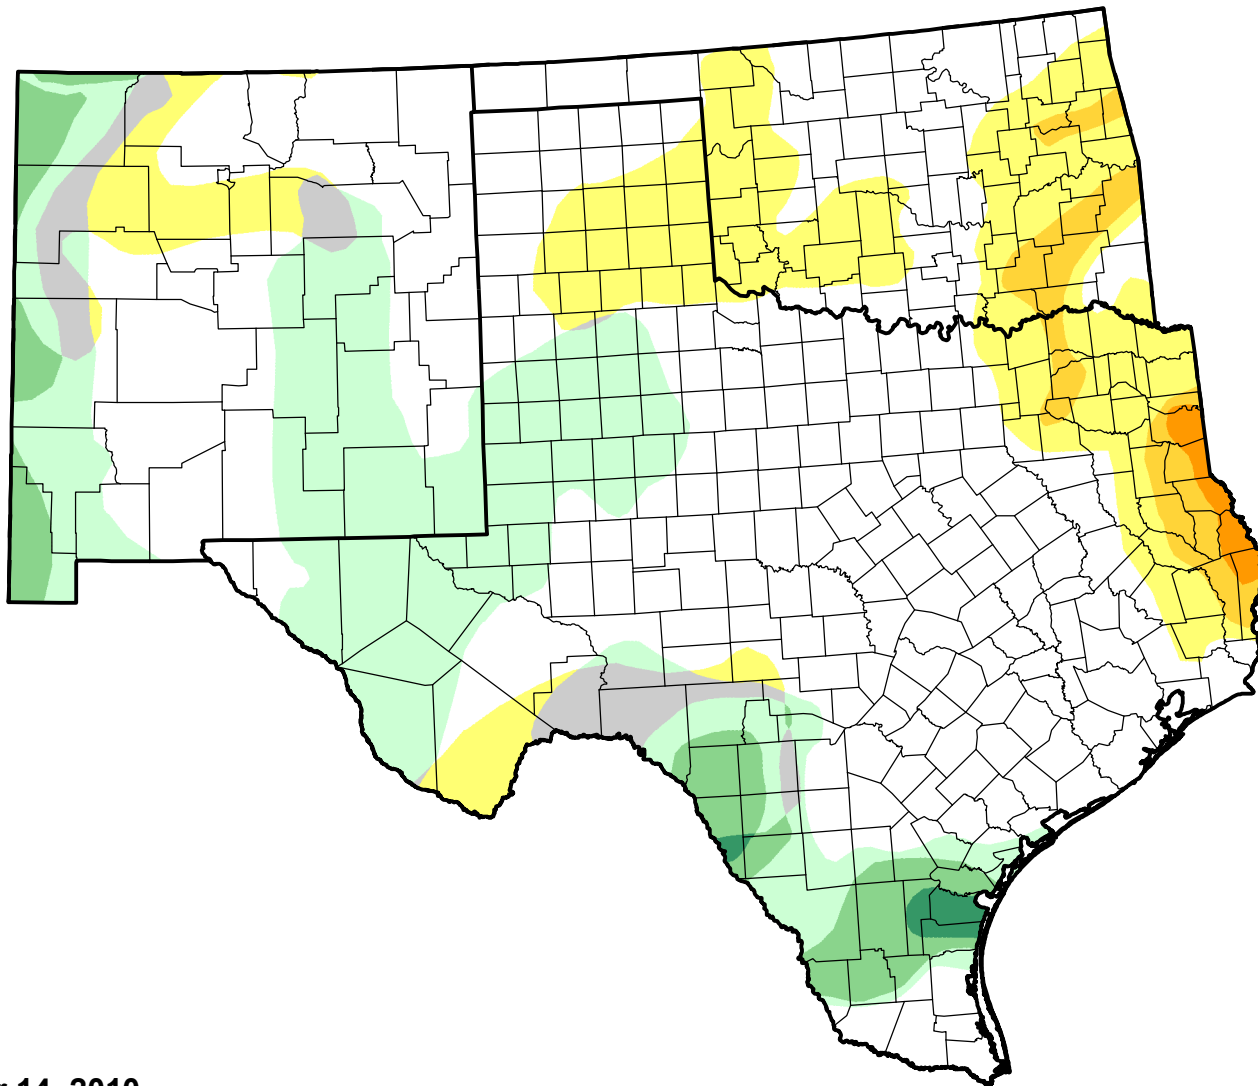

U.S. Drought Monitor Class Change - Southern Plains RDEWS

Start of Calendar Year

September 14, 2010
compared to
December 31, 2009

droughtmonitor.unl.edu

-  5 Class Degradation
-  4 Class Degradation
-  3 Class Degradation
-  2 Class Degradation
-  1 Class Degradation
-  No Change
-  1 Class Improvement
-  2 Class Improvement
-  3 Class Improvement
-  4 Class Improvement
-  5 Class Improvement