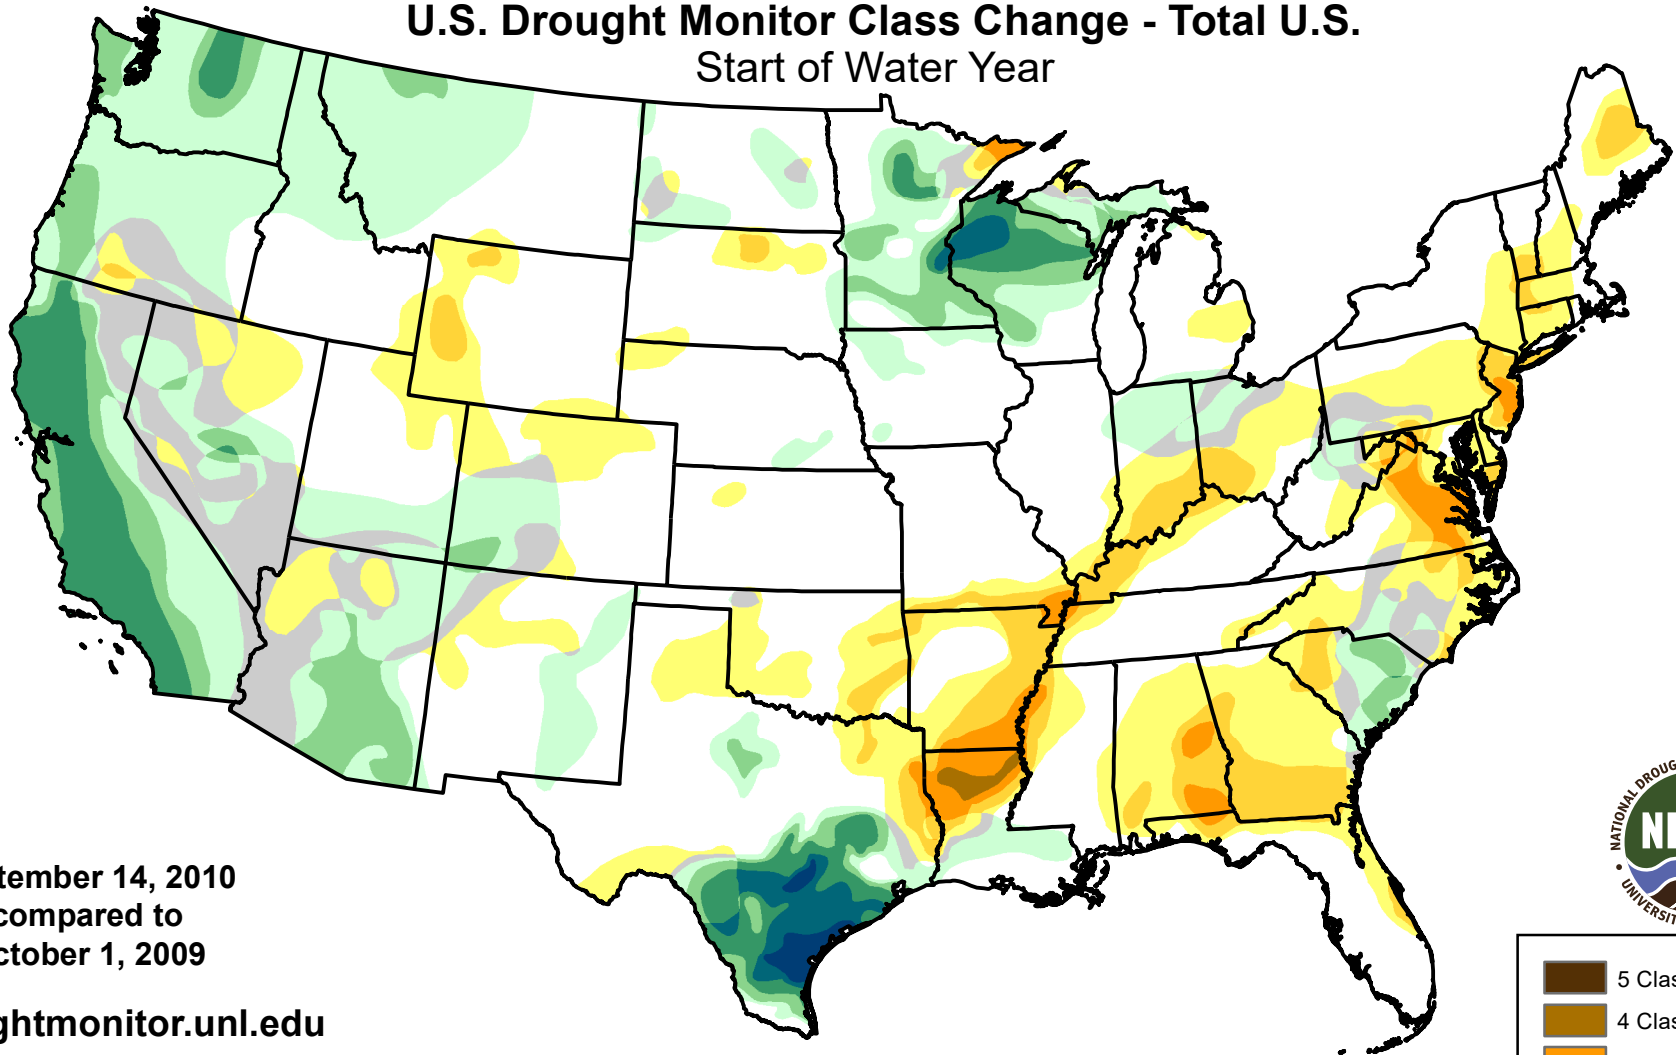

U.S. Drought Monitor Class Change - Total U.S. Start of Water Year

September 14, 2010
compared to
October 1, 2009

droughtmonitor.unl.edu

-  5 Class Degradation
-  4 Class Degradation
-  3 Class Degradation
-  2 Class Degradation
-  1 Class Degradation
-  No Change
-  1 Class Improvement
-  2 Class Improvement
-  3 Class Improvement
-  4 Class Improvement
-  5 Class Improvement