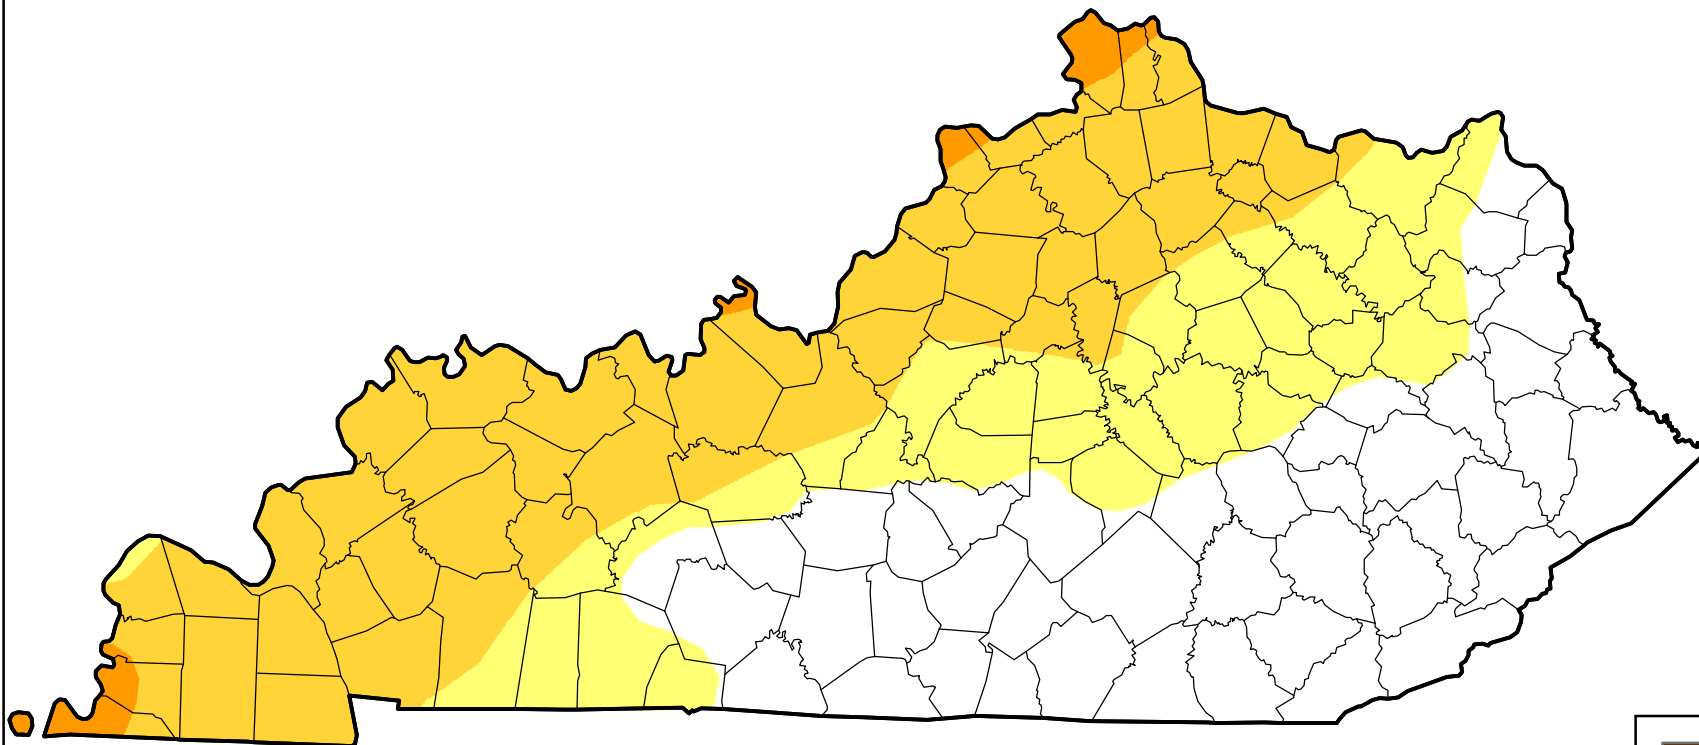

U.S. Drought Monitor Class Change - Kentucky

52 Week

September 21, 2010
compared to
September 24, 2009

droughtmonitor.unl.edu