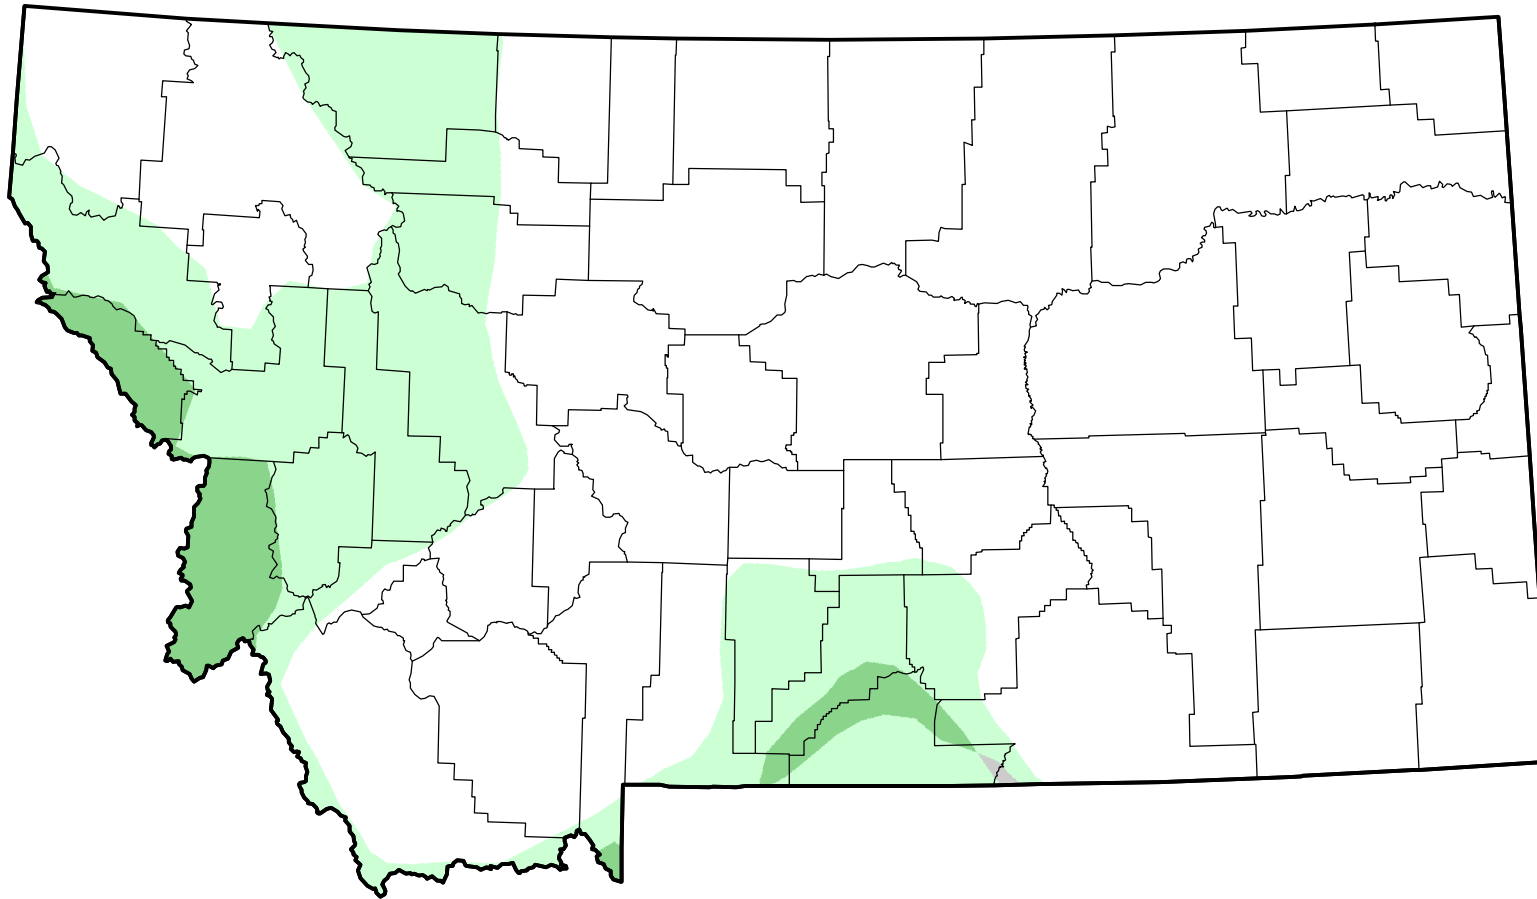

U.S. Drought Monitor Class Change - Montana

13 Week

September 21, 2010
compared to
June 24, 2010

droughtmonitor.unl.edu

-  5 Class Degradation
-  4 Class Degradation
-  3 Class Degradation
-  2 Class Degradation
-  1 Class Degradation
-  No Change
-  1 Class Improvement
-  2 Class Improvement
-  3 Class Improvement
-  4 Class Improvement
-  5 Class Improvement