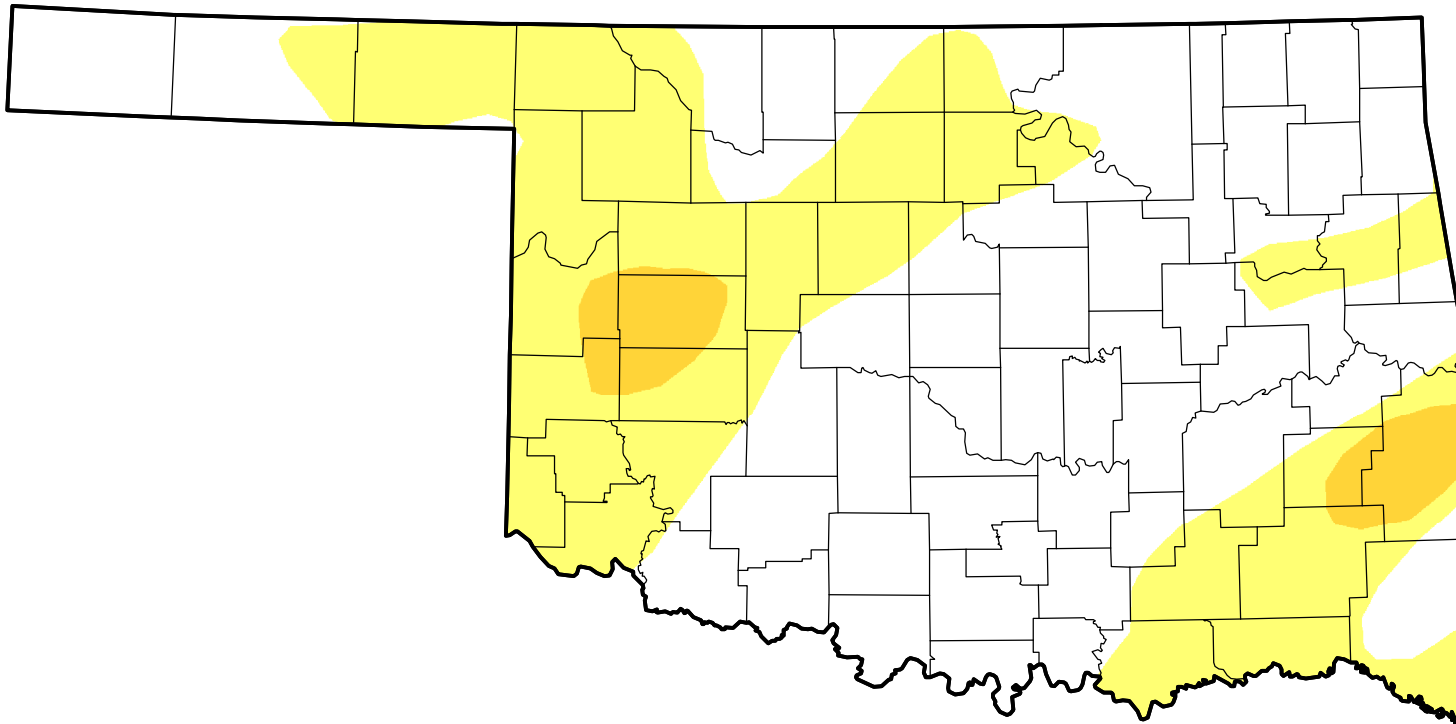

# U.S. Drought Monitor Class Change - Oklahoma

## Start of Calendar Year

September 21, 2010  
compared to  
December 31, 2009

[droughtmonitor.unl.edu](http://droughtmonitor.unl.edu)