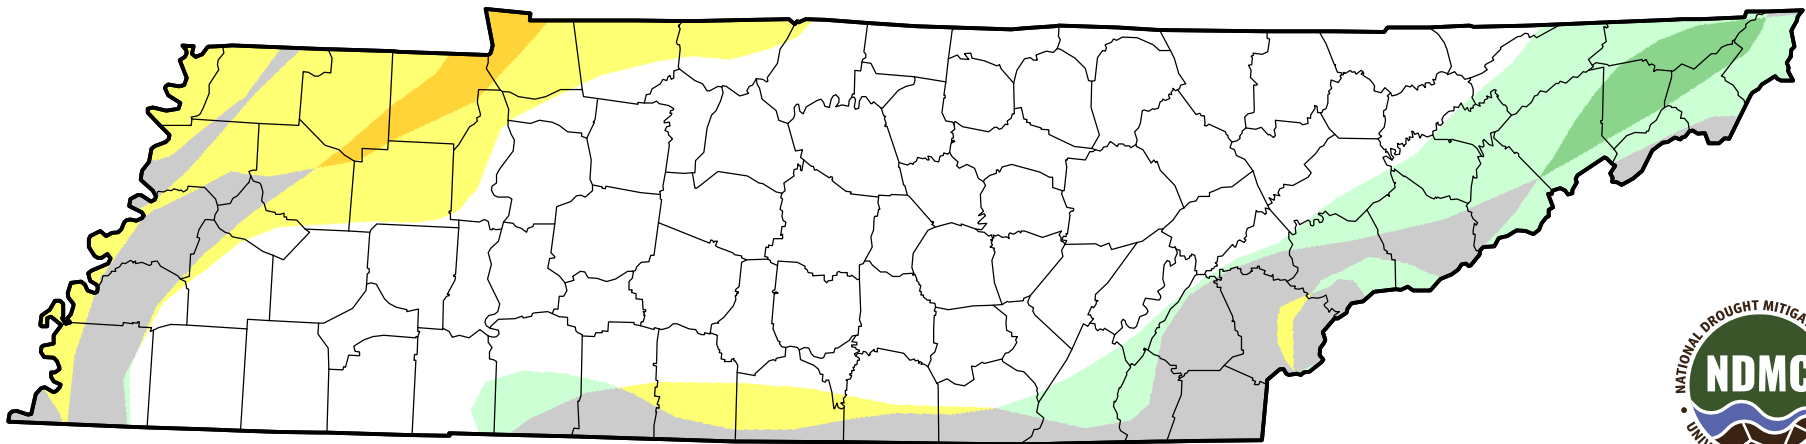

U.S. Drought Monitor Class Change - Tennessee

8 Week

September 21, 2010
compared to
July 29, 2010

droughtmonitor.unl.edu