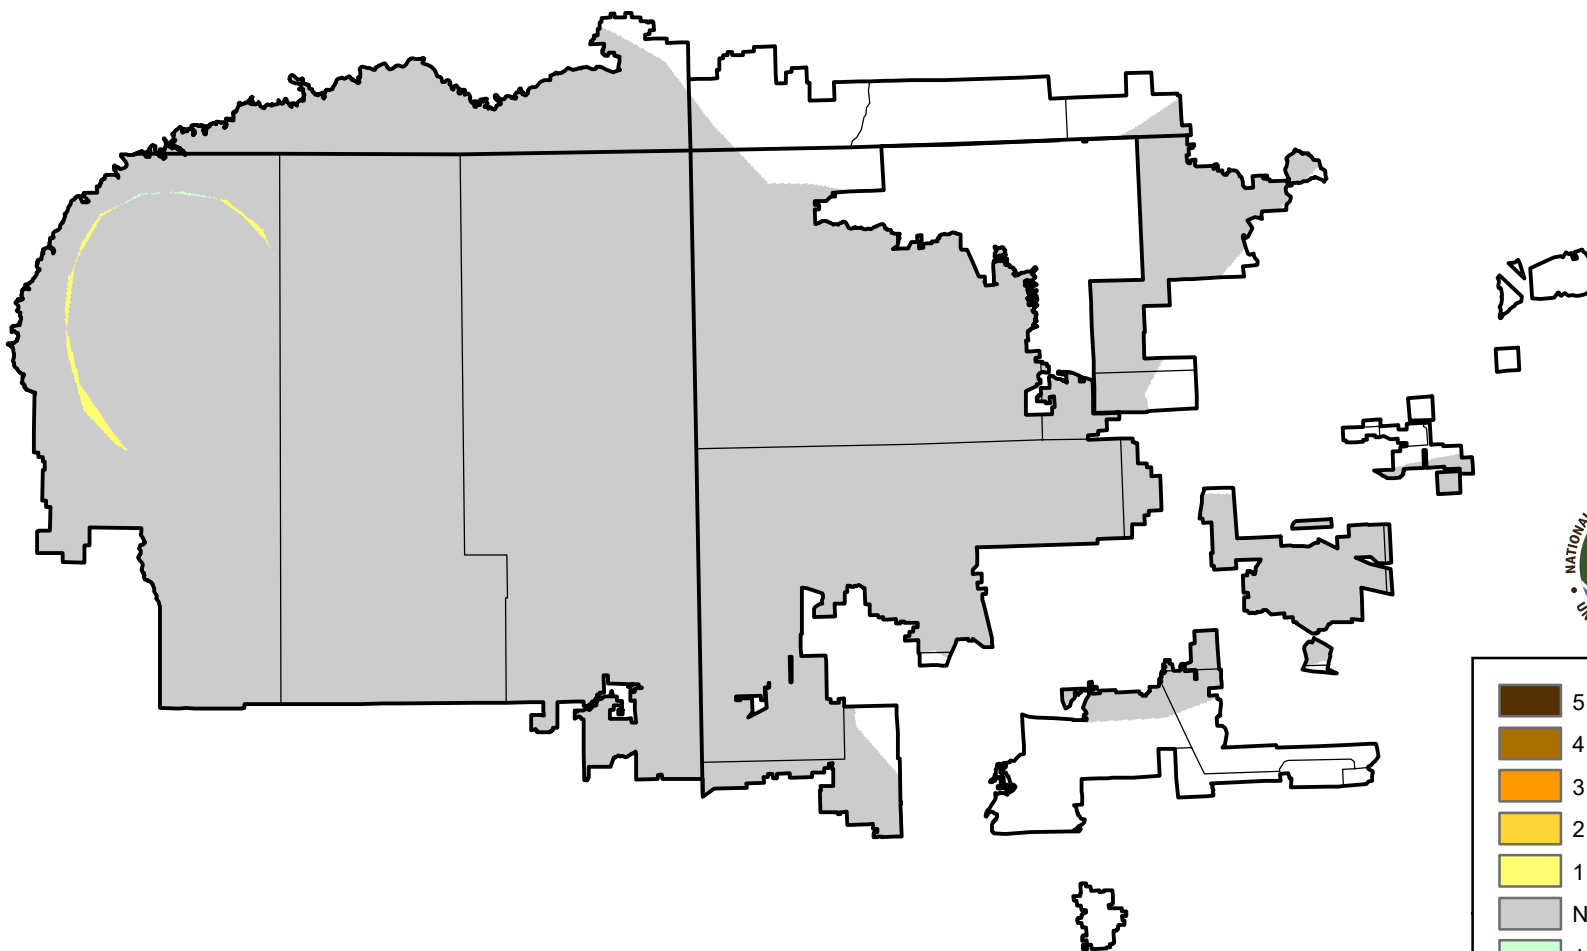

U.S. Drought Monitor Class Change - 4 Corners

4 Week

September 28, 2010
compared to
September 2, 2010

droughtmonitor.unl.edu

- | | |
|---|---------------------|
|  | 5 Class Degradation |
|  | 4 Class Degradation |
|  | 3 Class Degradation |
|  | 2 Class Degradation |
|  | 1 Class Degradation |
|  | No Change |
|  | 1 Class Improvement |
|  | 2 Class Improvement |
|  | 3 Class Improvement |
|  | 4 Class Improvement |
|  | 5 Class Improvement |