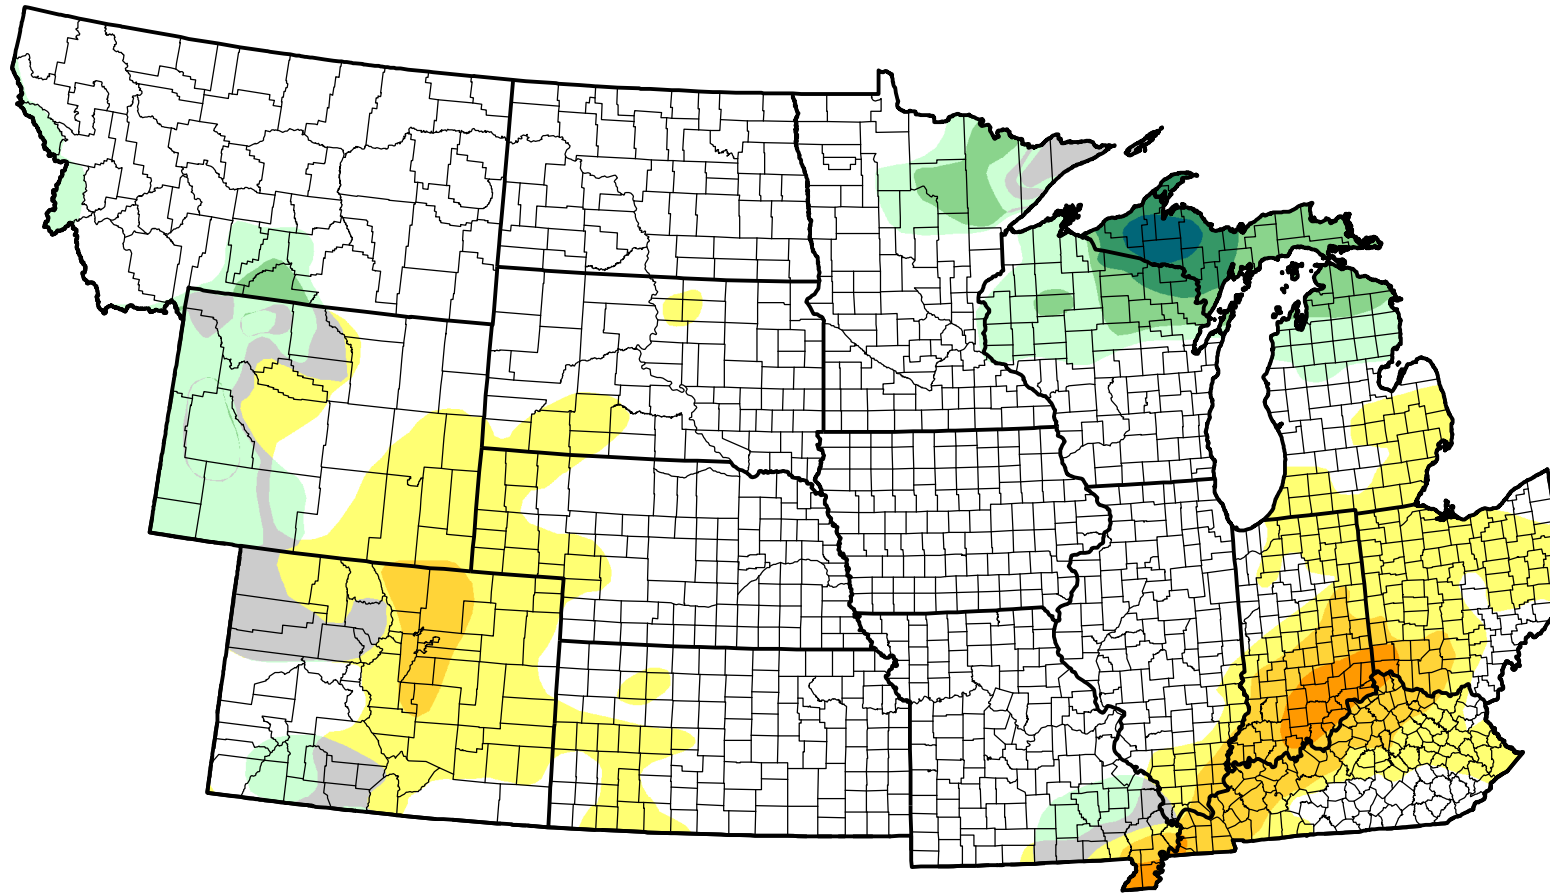

U.S. Drought Monitor Class Change - NWS Central 13 Week

September 28, 2010
compared to
July 1, 2010

droughtmonitor.unl.edu