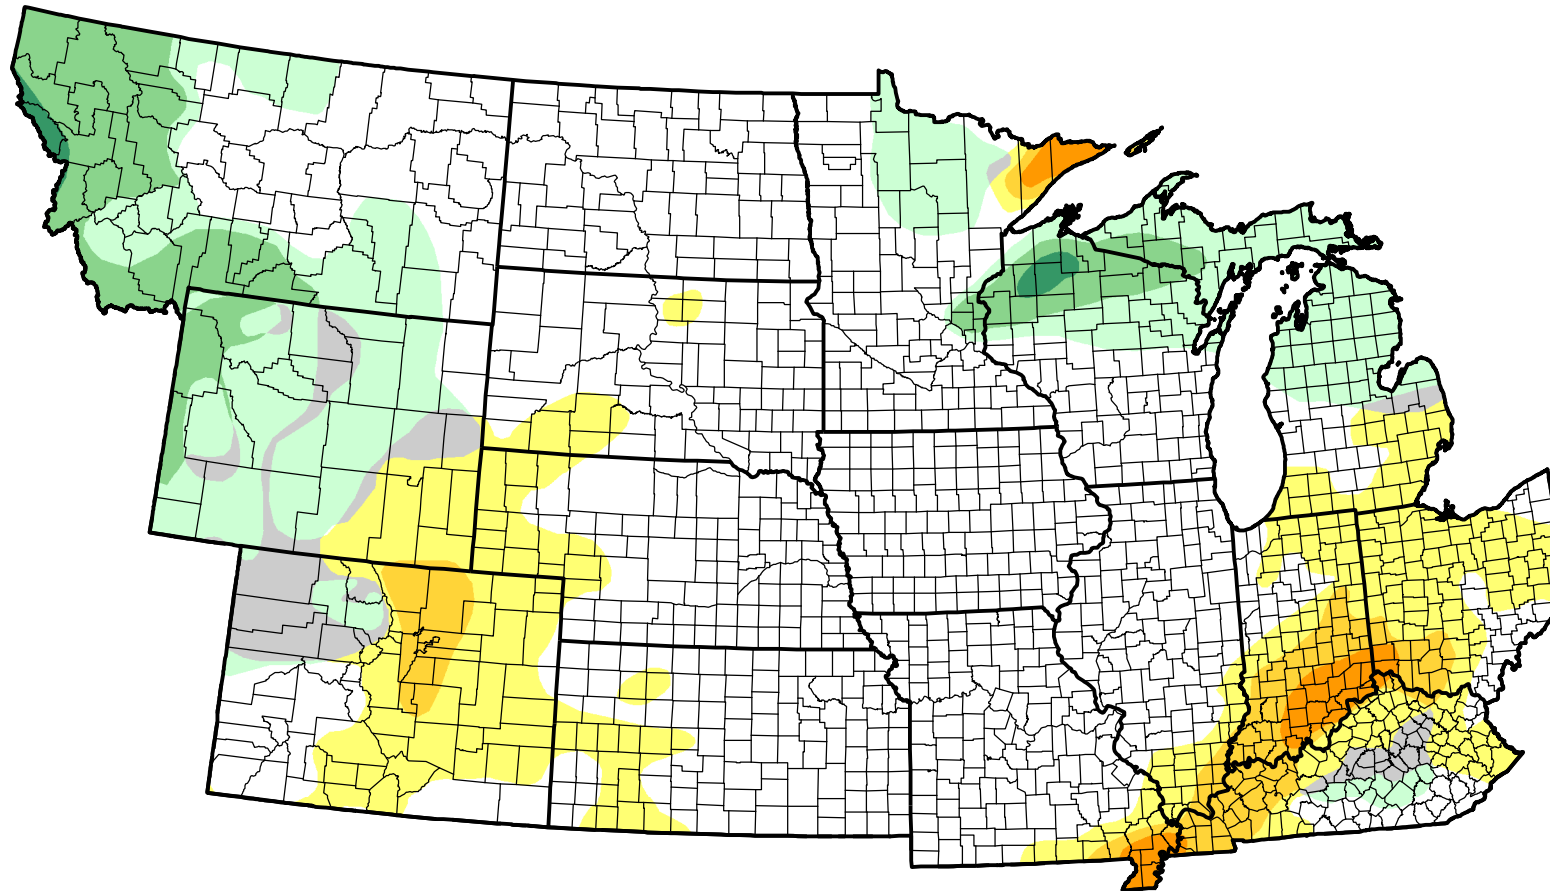

# U.S. Drought Monitor Class Change - NWS Central 26 Week

-  5 Class Degradation
-  4 Class Degradation
-  3 Class Degradation
-  2 Class Degradation
-  1 Class Degradation
-  No Change
-  1 Class Improvement
-  2 Class Improvement
-  3 Class Improvement
-  4 Class Improvement
-  5 Class Improvement

September 28, 2010  
compared to  
April 1, 2010

[droughtmonitor.unl.edu](http://droughtmonitor.unl.edu)