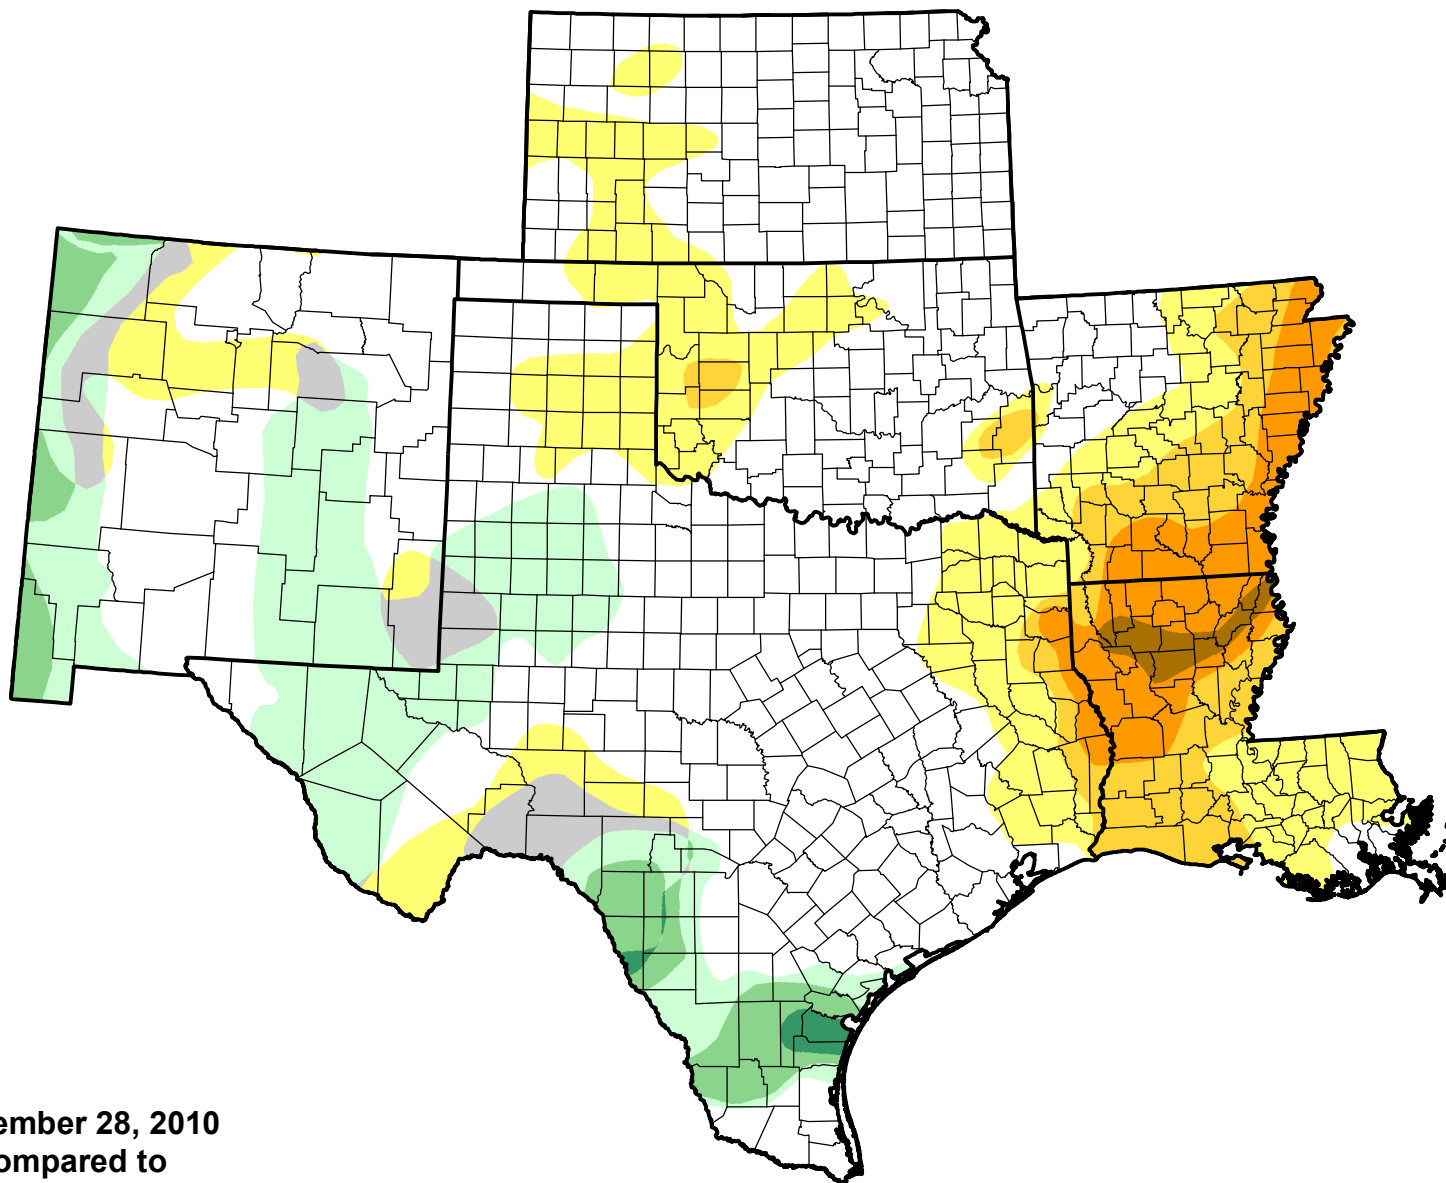

U.S. Drought Monitor Class Change - SCIPP

Start of Calendar Year

September 28, 2010
compared to
December 31, 2009

droughtmonitor.unl.edu

- 5 Class Degradation
- 4 Class Degradation
- 3 Class Degradation
- 2 Class Degradation
- 1 Class Degradation
- No Change
- 1 Class Improvement
- 2 Class Improvement
- 3 Class Improvement
- 4 Class Improvement
- 5 Class Improvement