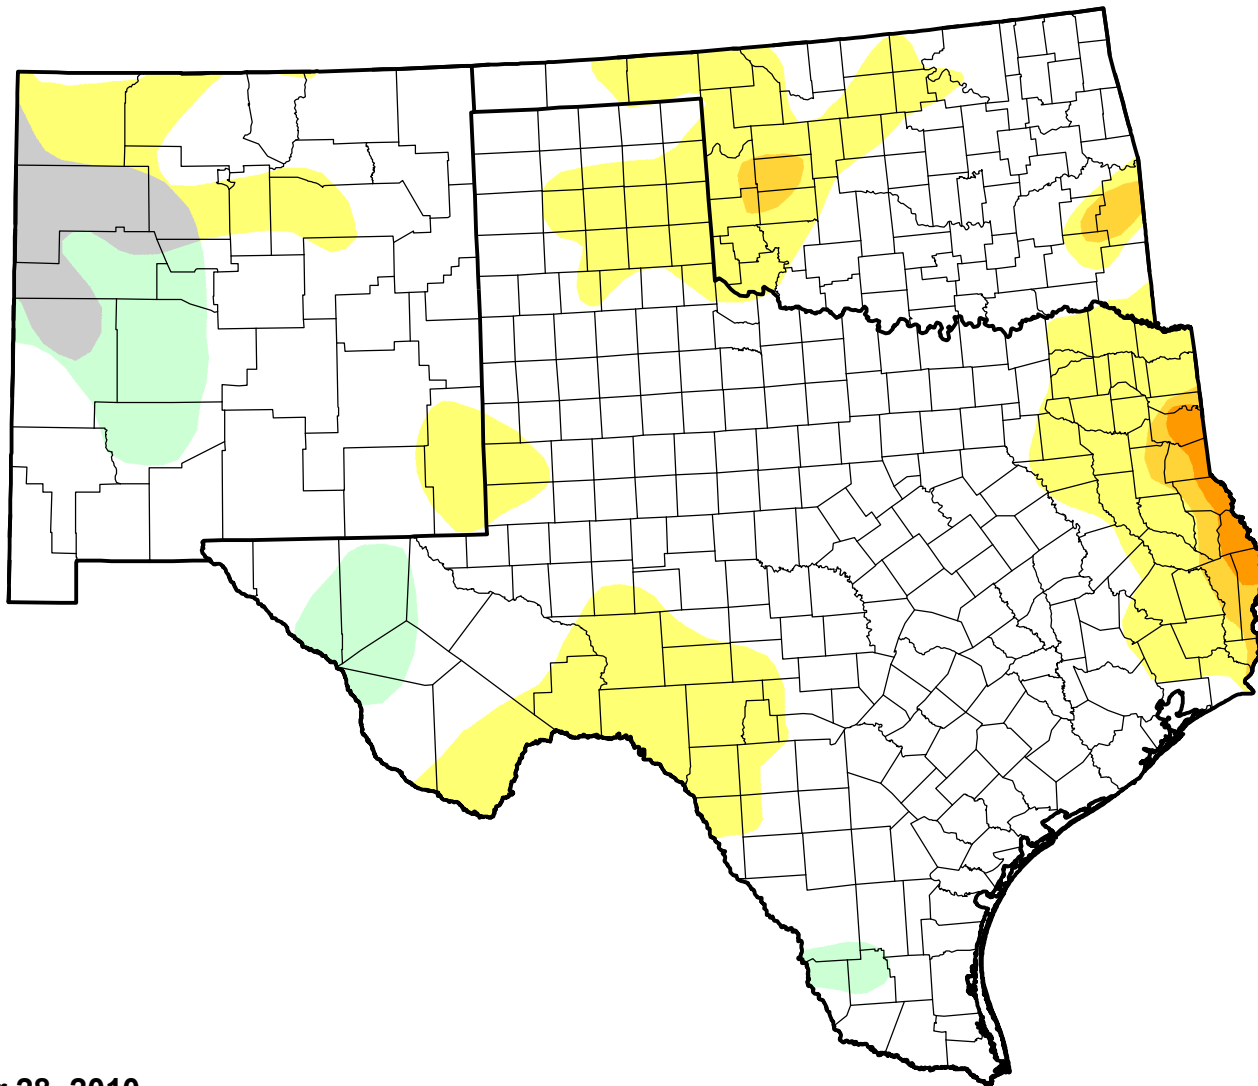

U.S. Drought Monitor Class Change - Southern Plains RDEWS

26 Week

September 28, 2010
compared to
April 1, 2010

droughtmonitor.unl.edu

-  5 Class Degradation
-  4 Class Degradation
-  3 Class Degradation
-  2 Class Degradation
-  1 Class Degradation
-  No Change
-  1 Class Improvement
-  2 Class Improvement
-  3 Class Improvement
-  4 Class Improvement
-  5 Class Improvement