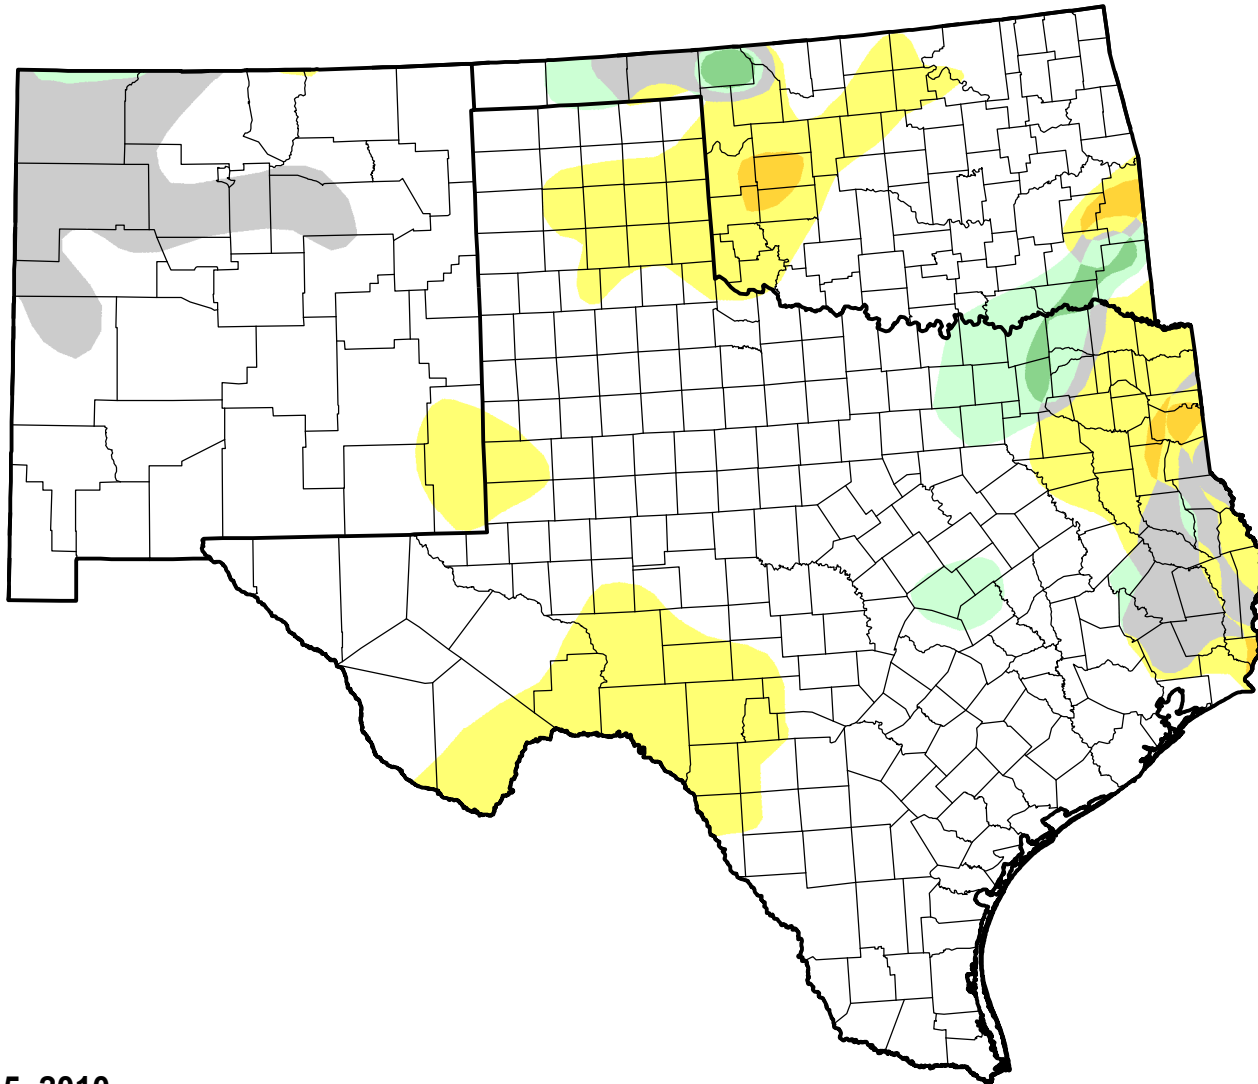

U.S. Drought Monitor Class Change - Southern Plains RDEWS

8 Week

October 5, 2010
compared to
August 12, 2010

droughtmonitor.unl.edu

- | | |
|---|---------------------|
|  | 5 Class Degradation |
|  | 4 Class Degradation |
|  | 3 Class Degradation |
|  | 2 Class Degradation |
|  | 1 Class Degradation |
|  | No Change |
|  | 1 Class Improvement |
|  | 2 Class Improvement |
|  | 3 Class Improvement |
|  | 4 Class Improvement |
|  | 5 Class Improvement |