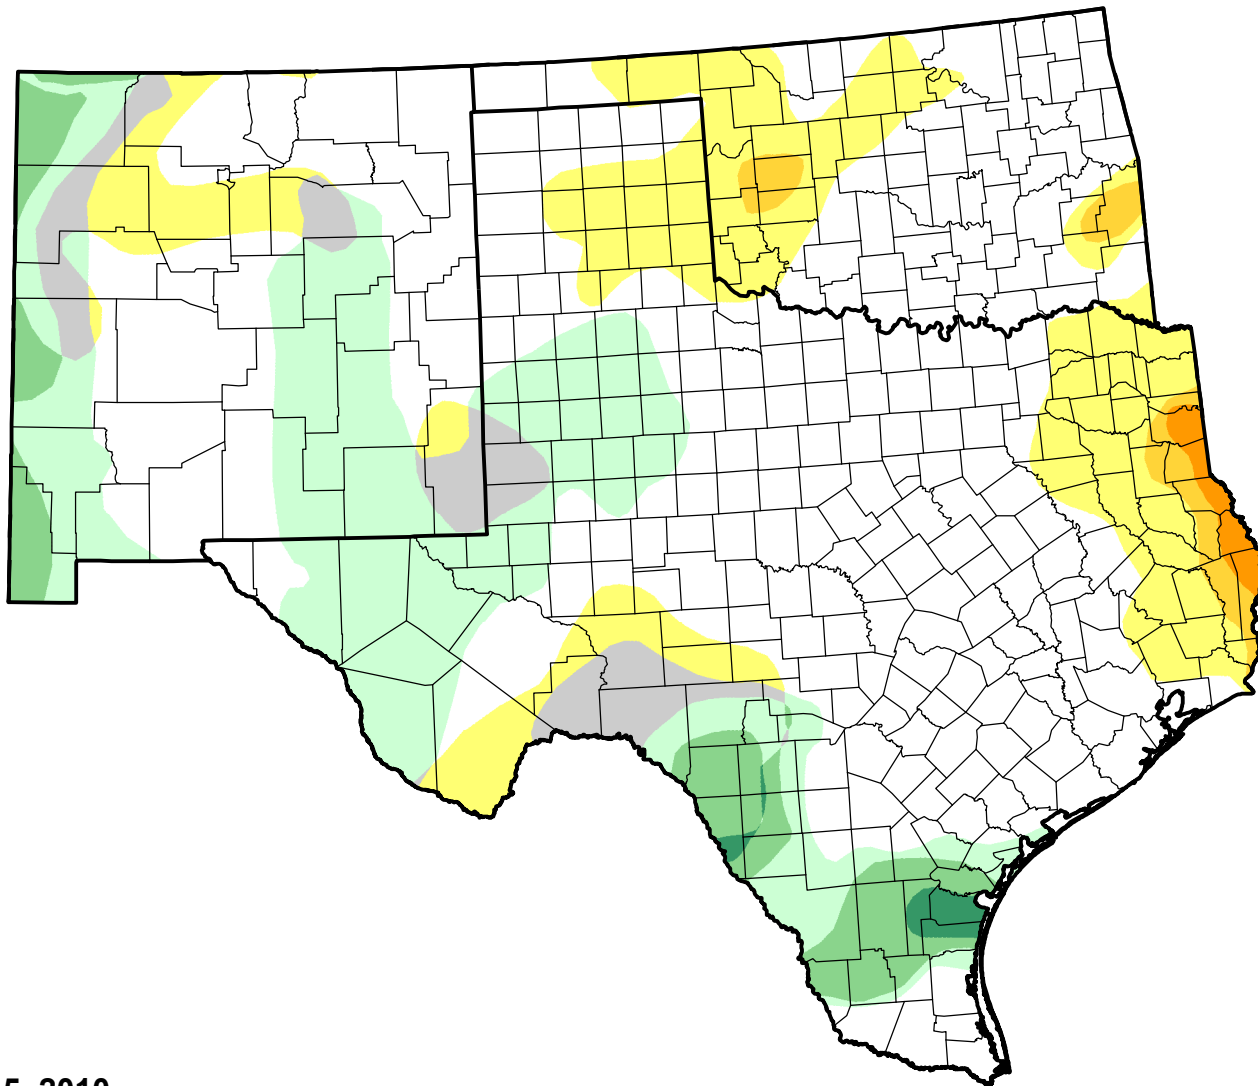

U.S. Drought Monitor Class Change - Southern Plains RDEWS

Start of Calendar Year

October 5, 2010
compared to
December 31, 2009

droughtmonitor.unl.edu

-  5 Class Degradation
-  4 Class Degradation
-  3 Class Degradation
-  2 Class Degradation
-  1 Class Degradation
-  No Change
-  1 Class Improvement
-  2 Class Improvement
-  3 Class Improvement
-  4 Class Improvement
-  5 Class Improvement