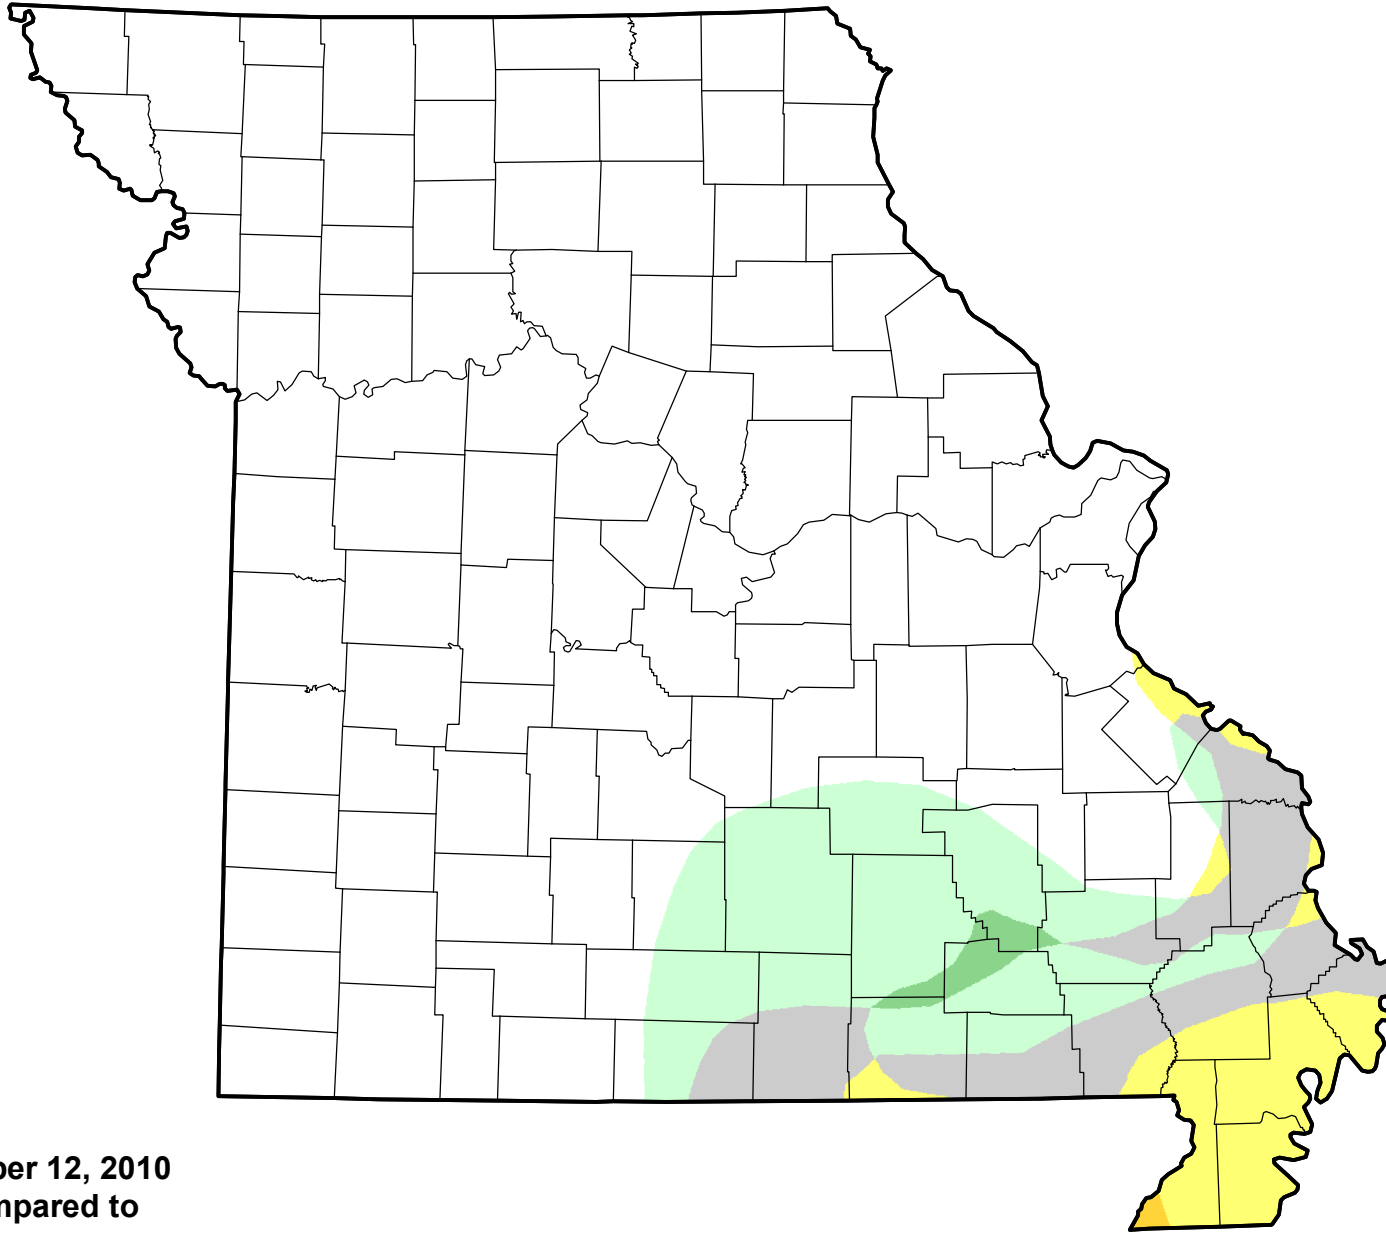

U.S. Drought Monitor Class Change - Missouri

8 Week

October 12, 2010
compared to
August 19, 2010

droughtmonitor.unl.edu

-  5 Class Degradation
-  4 Class Degradation
-  3 Class Degradation
-  2 Class Degradation
-  1 Class Degradation
-  No Change
-  1 Class Improvement
-  2 Class Improvement
-  3 Class Improvement
-  4 Class Improvement
-  5 Class Improvement