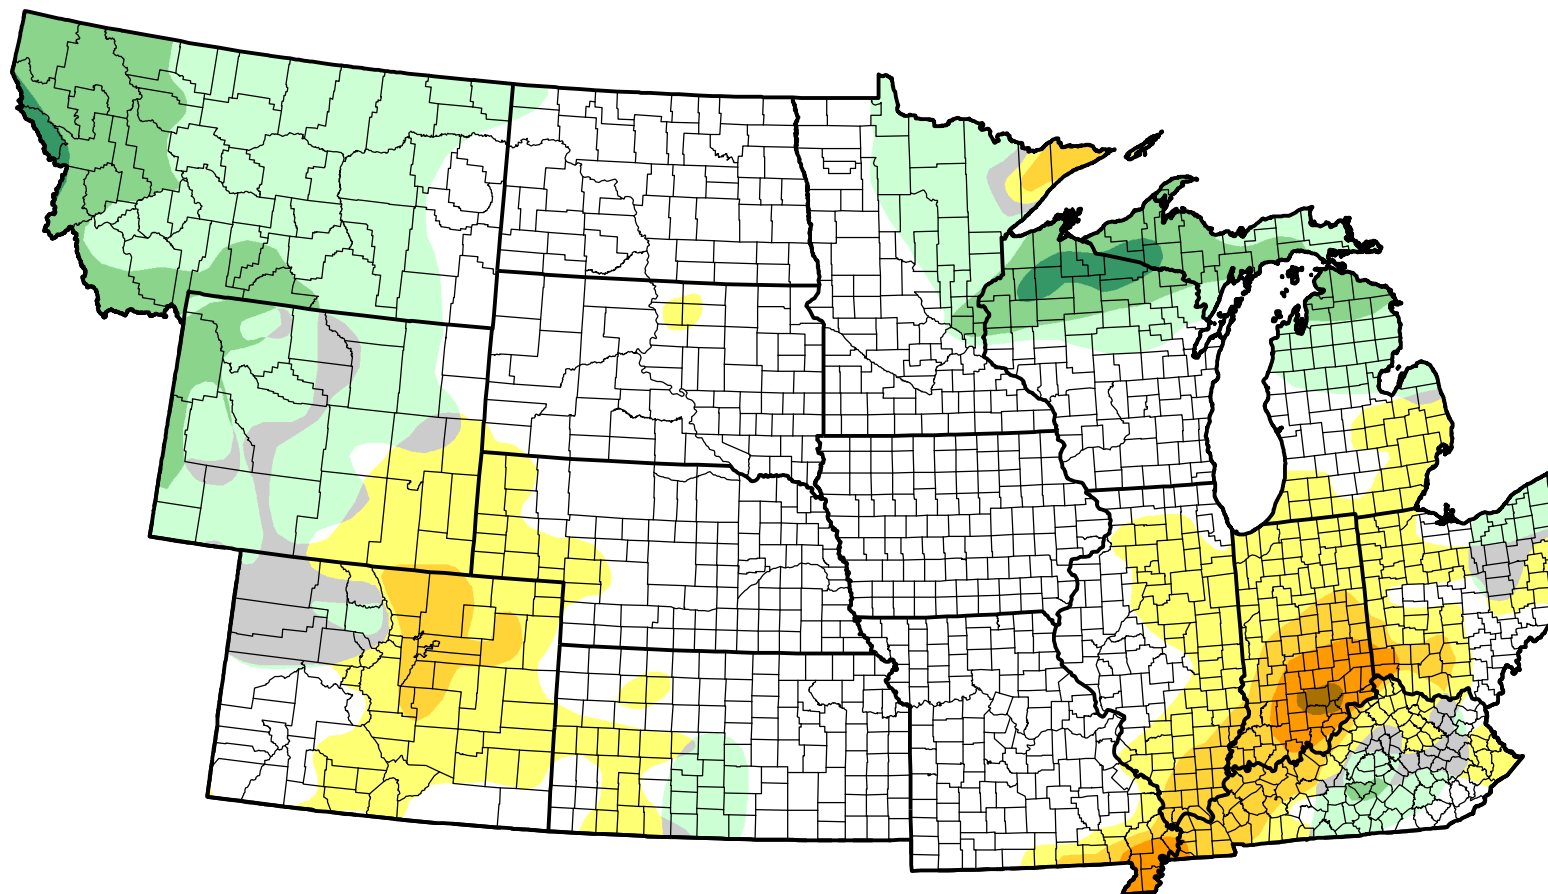

U.S. Drought Monitor Class Change - NWS Central 26 Week

-  5 Class Degradation
-  4 Class Degradation
-  3 Class Degradation
-  2 Class Degradation
-  1 Class Degradation
-  No Change
-  1 Class Improvement
-  2 Class Improvement
-  3 Class Improvement
-  4 Class Improvement
-  5 Class Improvement

October 12, 2010
compared to
April 15, 2010

droughtmonitor.unl.edu