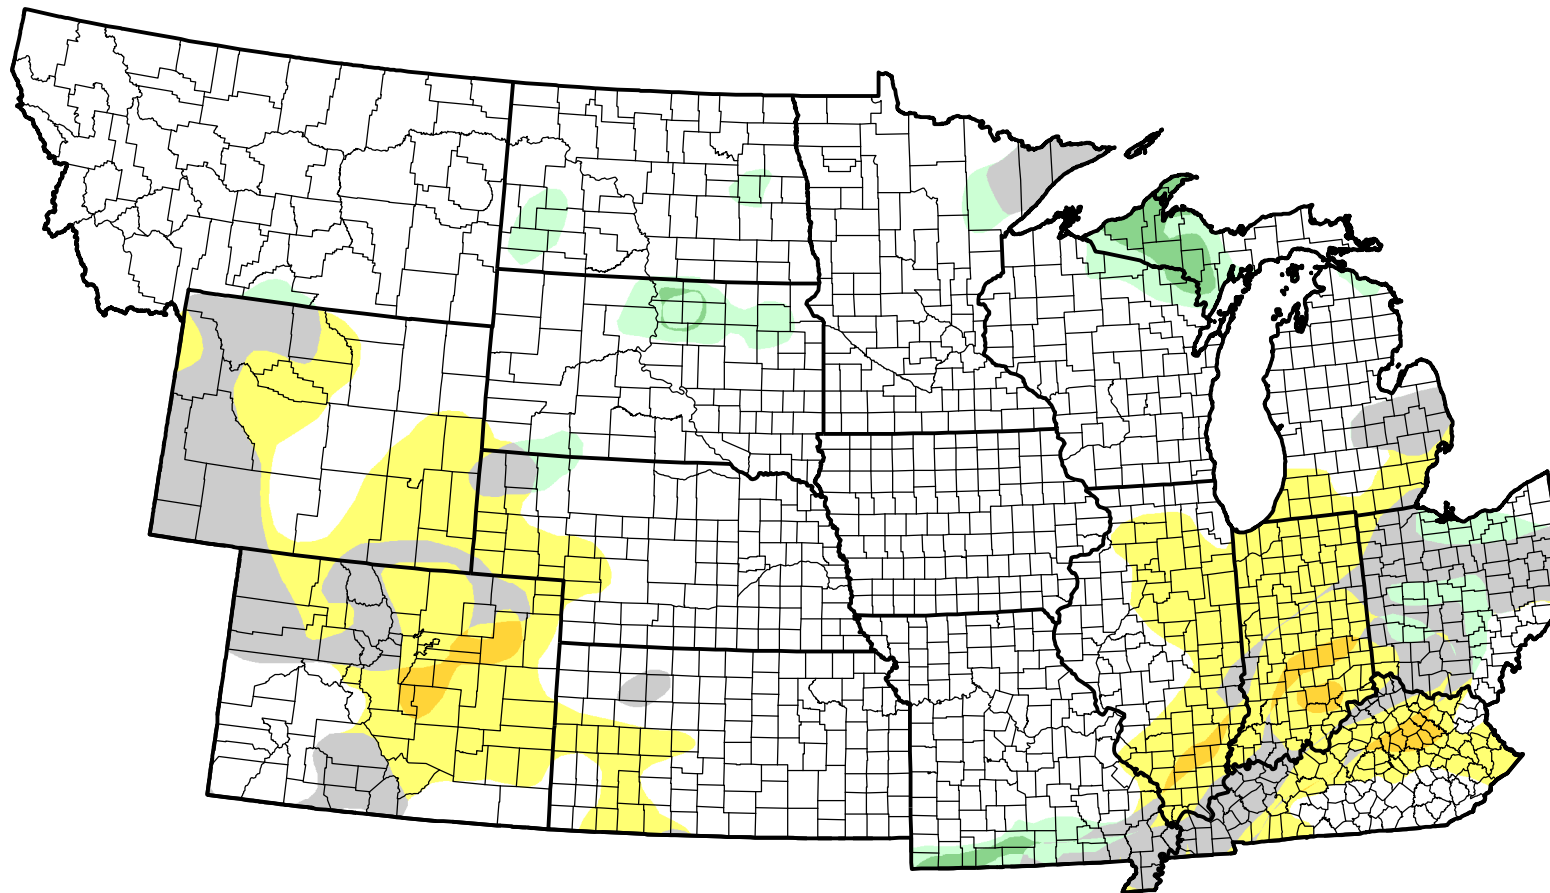

U.S. Drought Monitor Class Change - NWS Central 4 Week

October 12, 2010
compared to
September 16, 2010

droughtmonitor.unl.edu

-  5 Class Degradation
-  4 Class Degradation
-  3 Class Degradation
-  2 Class Degradation
-  1 Class Degradation
-  No Change
-  1 Class Improvement
-  2 Class Improvement
-  3 Class Improvement
-  4 Class Improvement
-  5 Class Improvement