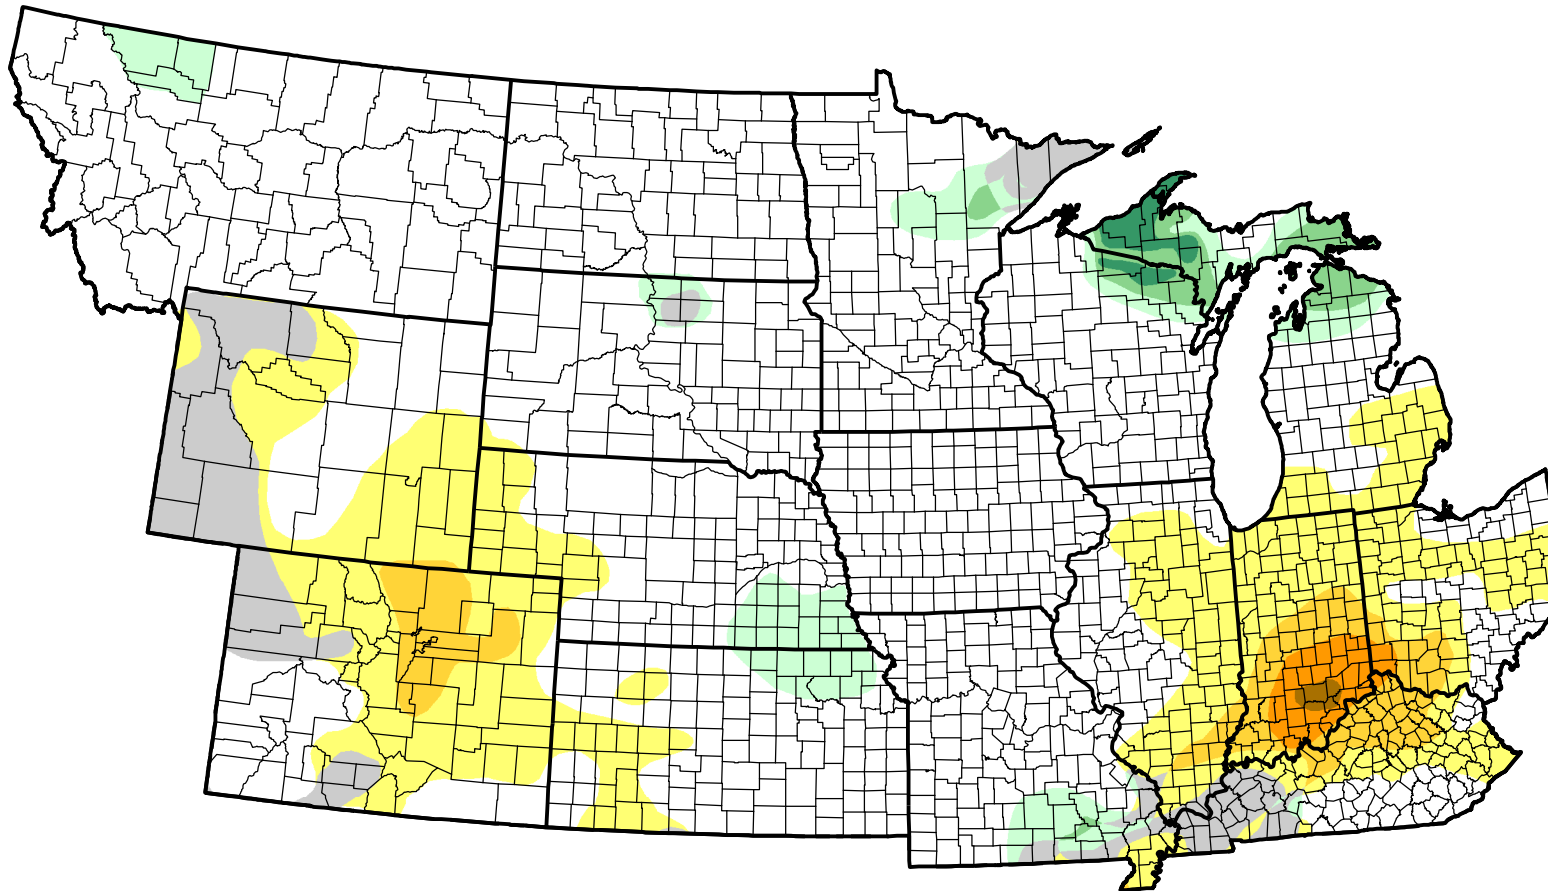

U.S. Drought Monitor Class Change - NWS Central 8 Week

October 12, 2010
compared to
August 19, 2010

droughtmonitor.unl.edu

-  5 Class Degradation
-  4 Class Degradation
-  3 Class Degradation
-  2 Class Degradation
-  1 Class Degradation
-  No Change
-  1 Class Improvement
-  2 Class Improvement
-  3 Class Improvement
-  4 Class Improvement
-  5 Class Improvement