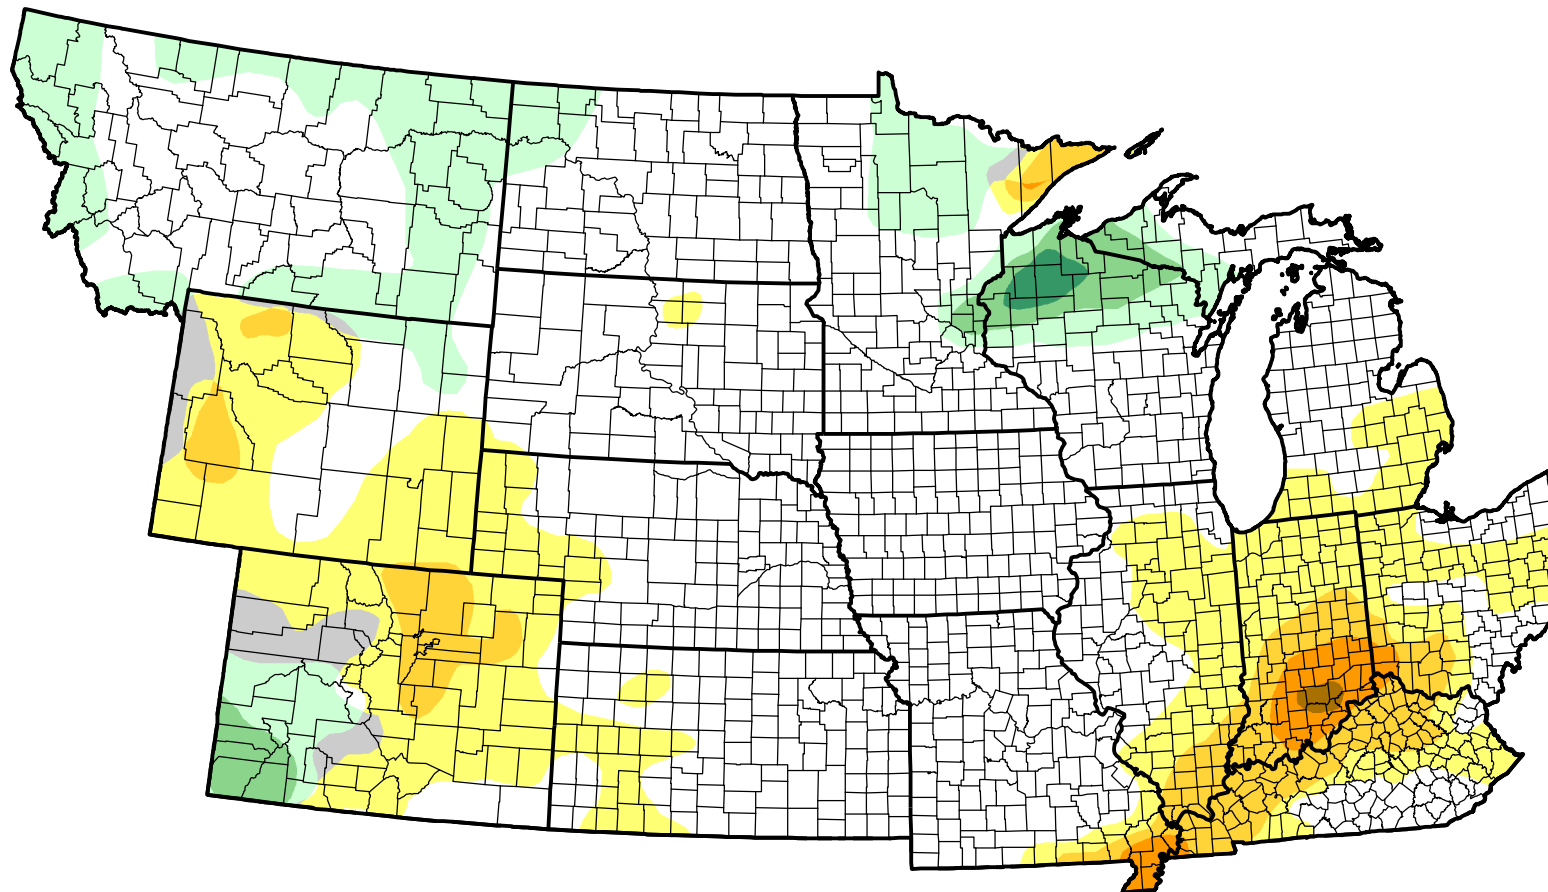

U.S. Drought Monitor Class Change - NWS Central Start of Calendar Year

-  5 Class Degradation
-  4 Class Degradation
-  3 Class Degradation
-  2 Class Degradation
-  1 Class Degradation
-  No Change
-  1 Class Improvement
-  2 Class Improvement
-  3 Class Improvement
-  4 Class Improvement
-  5 Class Improvement

October 12, 2010
compared to
December 31, 2009

droughtmonitor.unl.edu