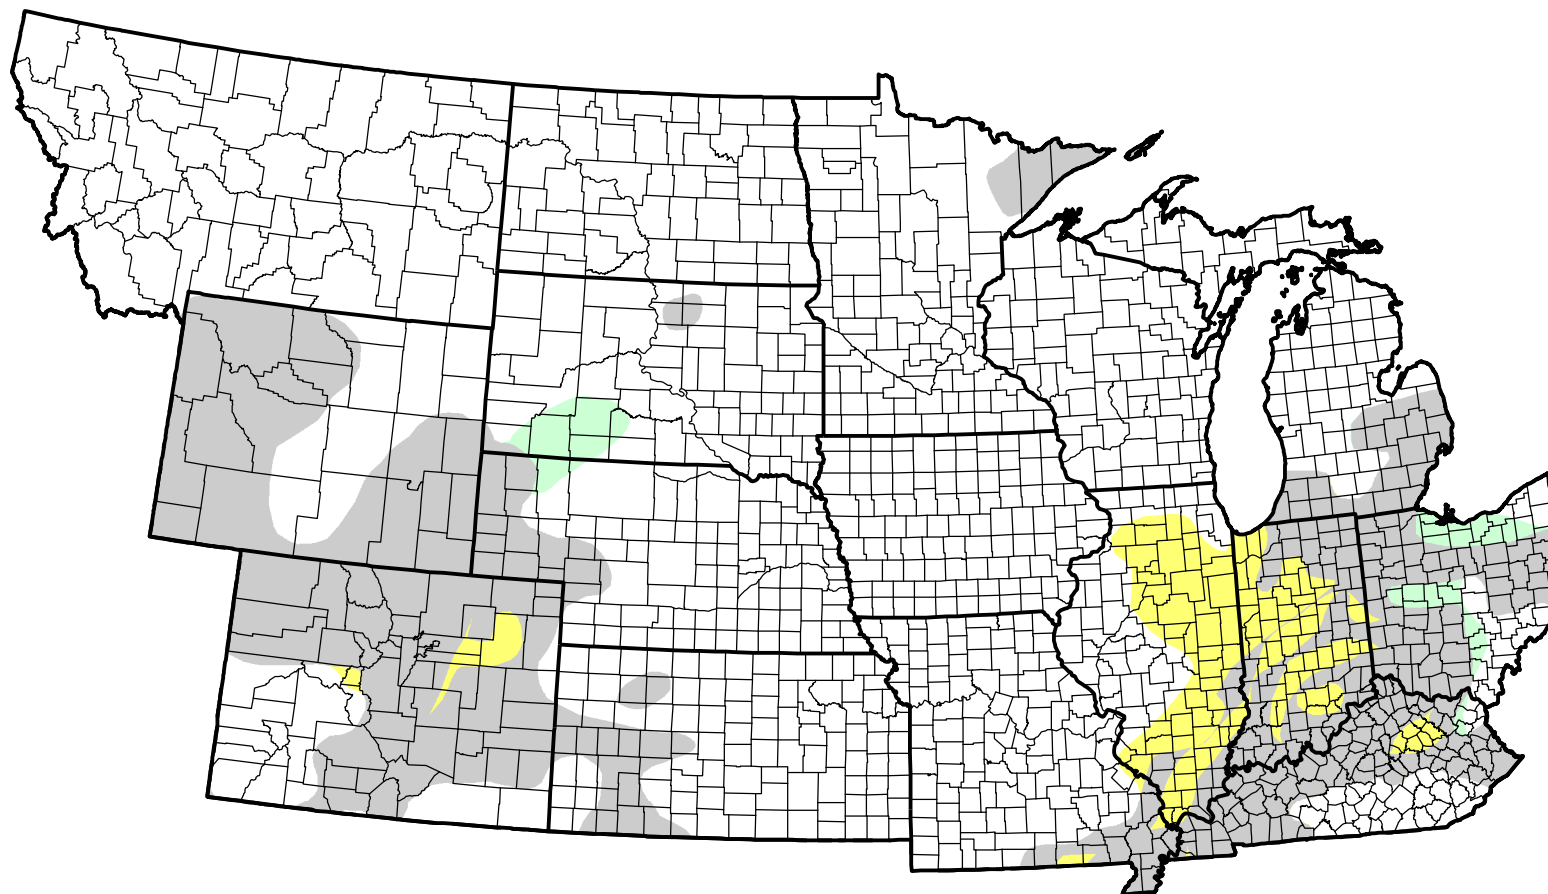

U.S. Drought Monitor Class Change - NWS Central Start of Water Year

October 12, 2010
compared to
September 30, 2010

droughtmonitor.unl.edu

-  5 Class Degradation
-  4 Class Degradation
-  3 Class Degradation
-  2 Class Degradation
-  1 Class Degradation
-  No Change
-  1 Class Improvement
-  2 Class Improvement
-  3 Class Improvement
-  4 Class Improvement
-  5 Class Improvement