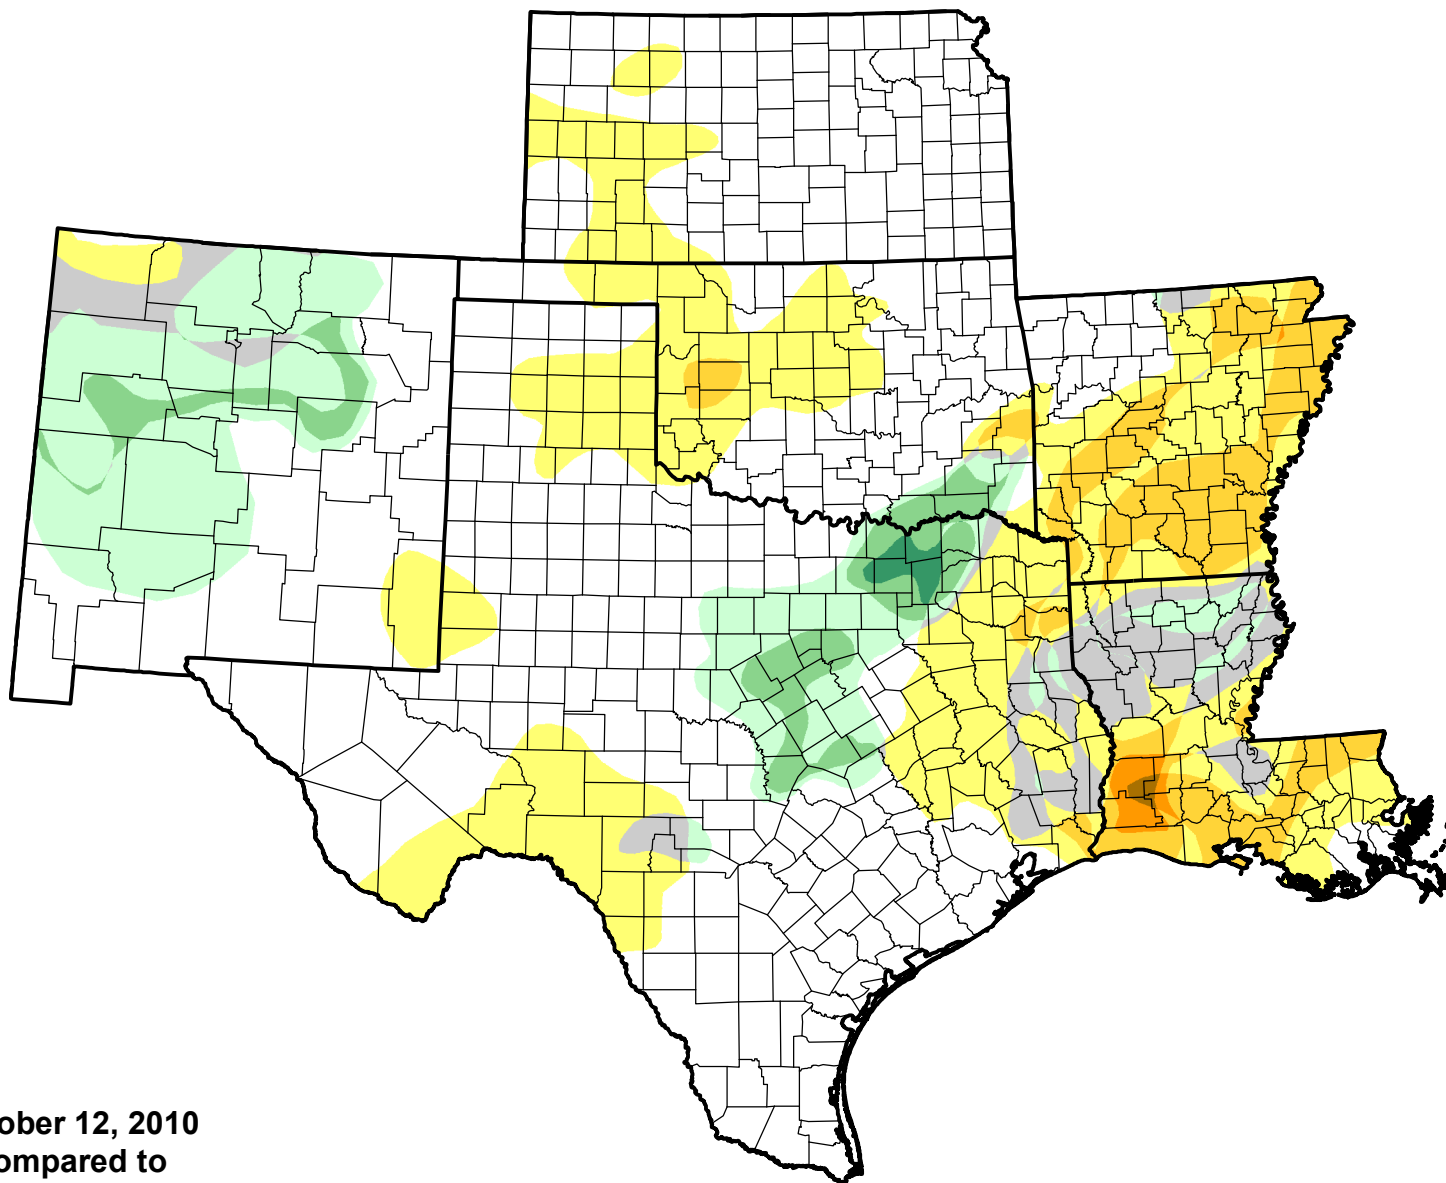

U.S. Drought Monitor Class Change - SCIPP 13 Week

October 12, 2010
compared to
July 15, 2010

droughtmonitor.unl.edu

-  5 Class Degradation
-  4 Class Degradation
-  3 Class Degradation
-  2 Class Degradation
-  1 Class Degradation
-  No Change
-  1 Class Improvement
-  2 Class Improvement
-  3 Class Improvement
-  4 Class Improvement
-  5 Class Improvement