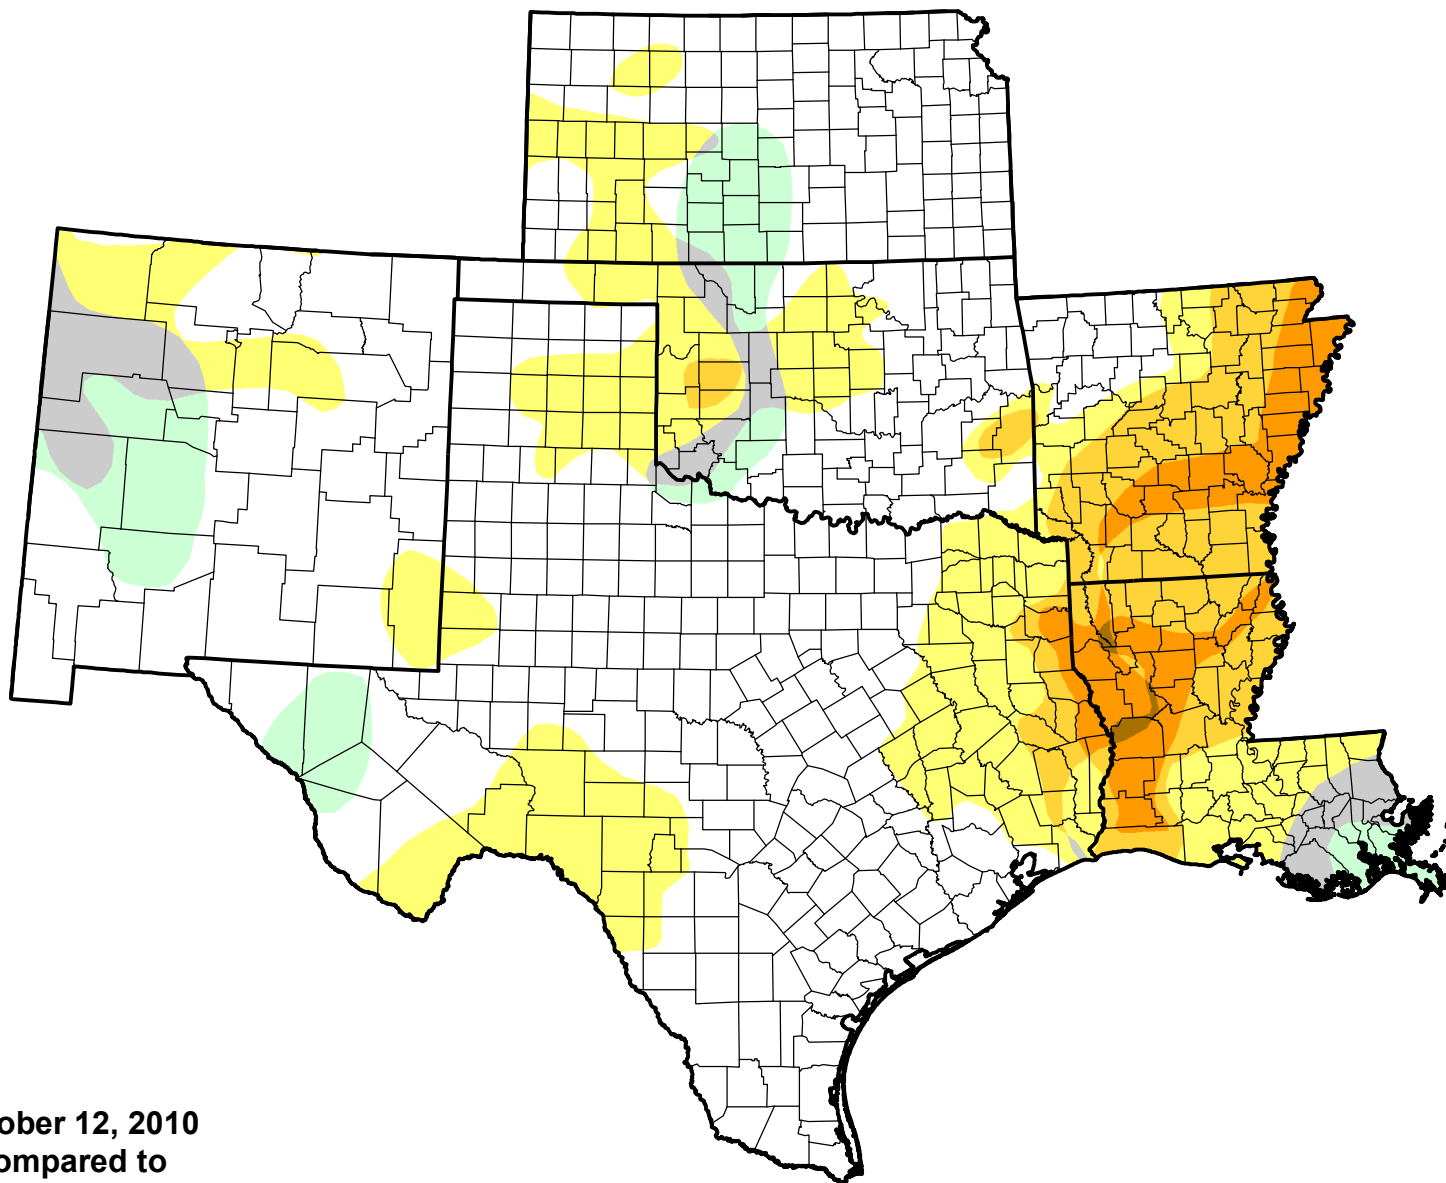

U.S. Drought Monitor Class Change - SCIPP

26 Week

October 12, 2010
compared to
April 15, 2010

droughtmonitor.unl.edu

-  5 Class Degradation
-  4 Class Degradation
-  3 Class Degradation
-  2 Class Degradation
-  1 Class Degradation
-  No Change
-  1 Class Improvement
-  2 Class Improvement
-  3 Class Improvement
-  4 Class Improvement
-  5 Class Improvement