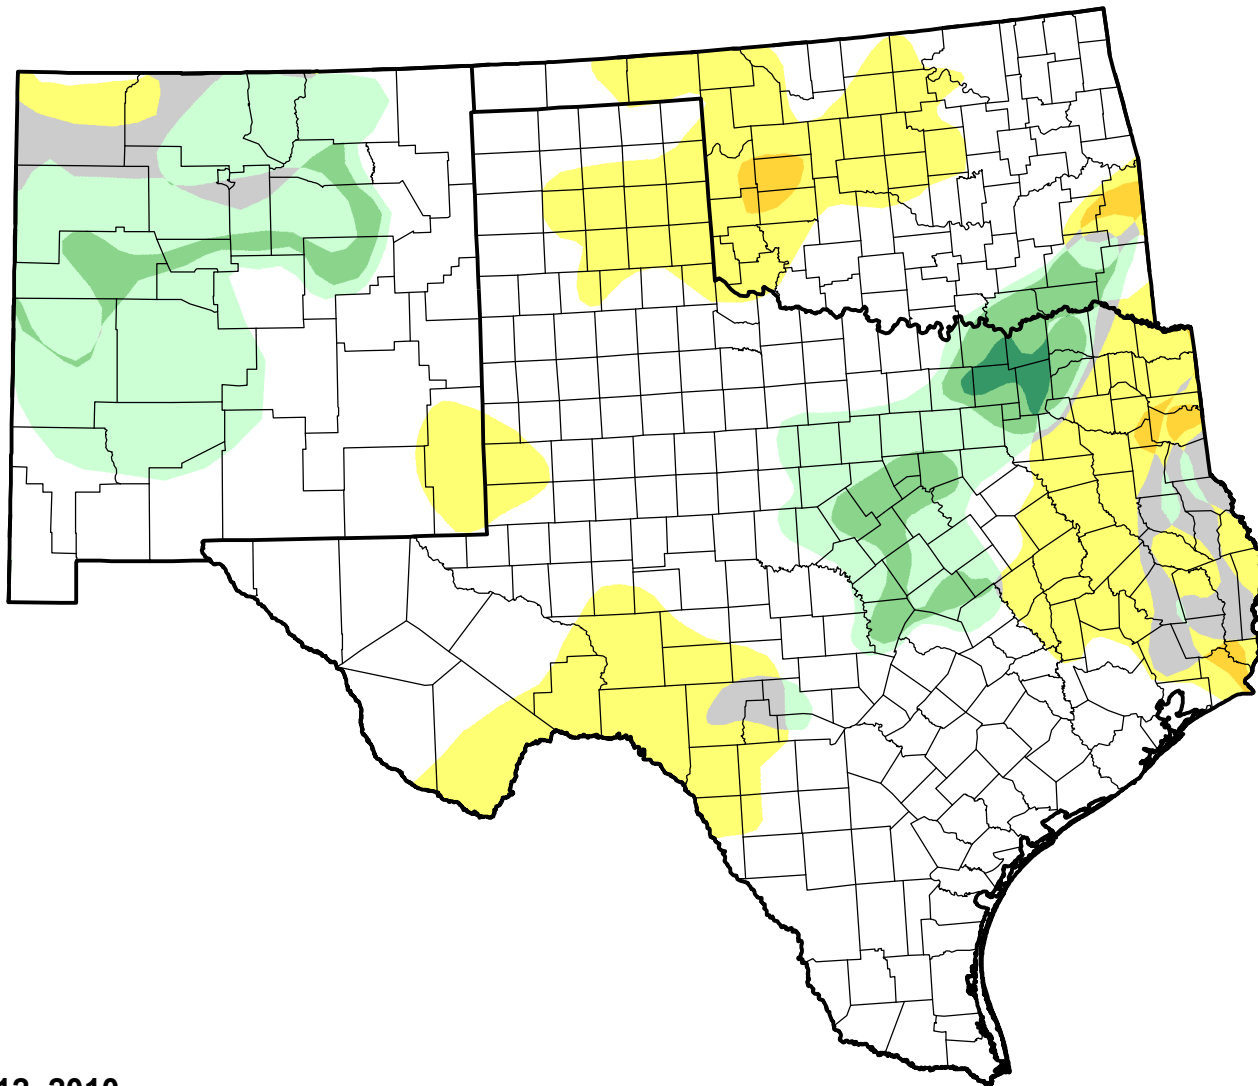

U.S. Drought Monitor Class Change - Southern Plains RDEWS

13 Week

October 12, 2010
compared to
July 15, 2010

droughtmonitor.unl.edu

-  5 Class Degradation
-  4 Class Degradation
-  3 Class Degradation
-  2 Class Degradation
-  1 Class Degradation
-  No Change
-  1 Class Improvement
-  2 Class Improvement
-  3 Class Improvement
-  4 Class Improvement
-  5 Class Improvement