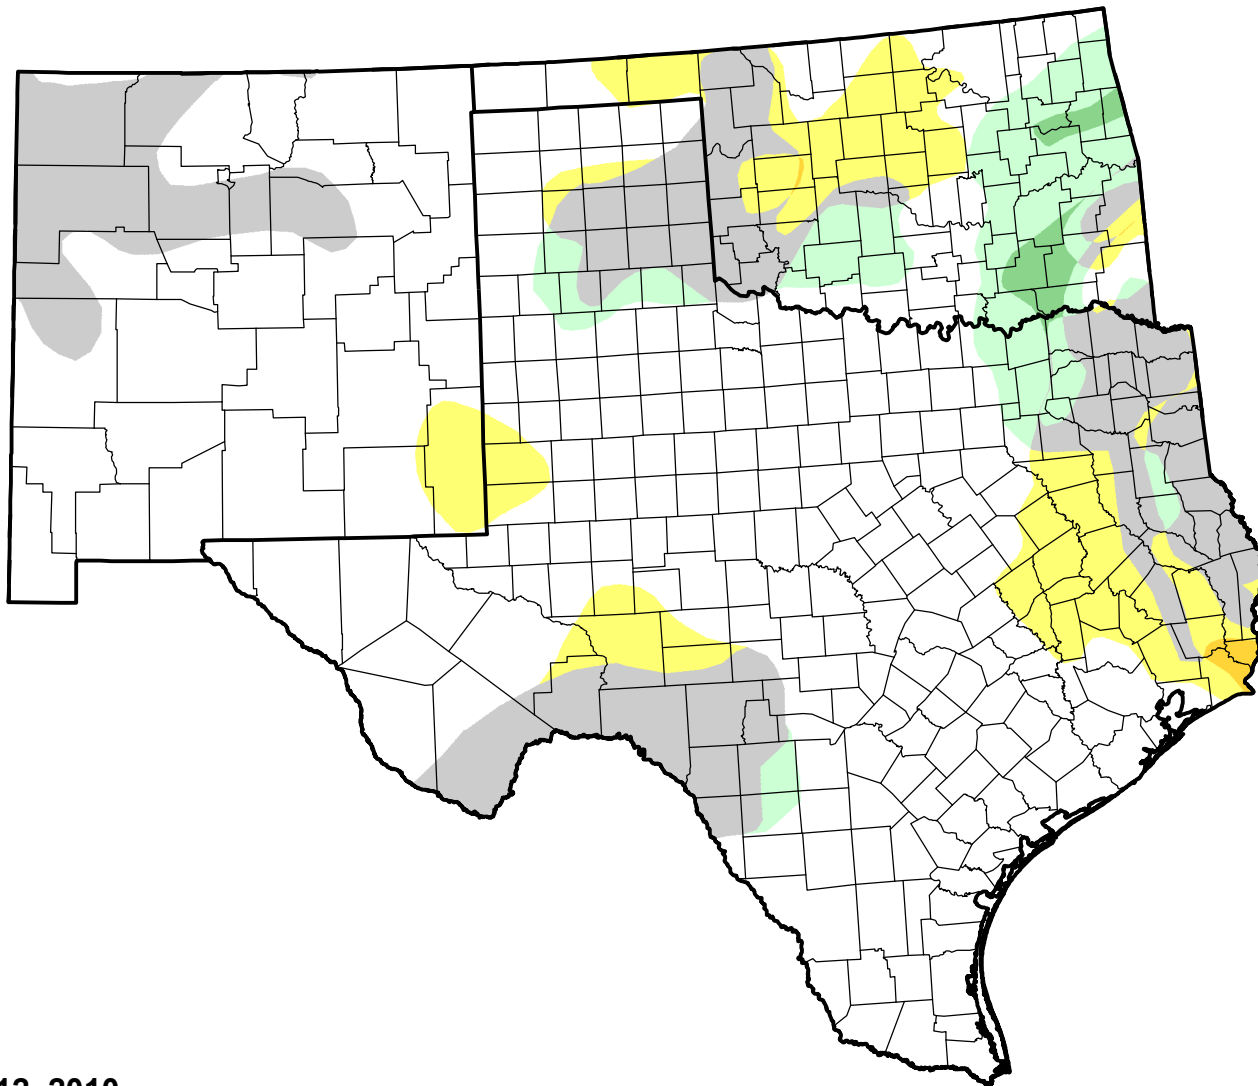

U.S. Drought Monitor Class Change - Southern Plains RDEWS

4 Week

October 12, 2010
compared to
September 16, 2010

droughtmonitor.unl.edu

- | | |
|---|---------------------|
|  | 5 Class Degradation |
|  | 4 Class Degradation |
|  | 3 Class Degradation |
|  | 2 Class Degradation |
|  | 1 Class Degradation |
|  | No Change |
|  | 1 Class Improvement |
|  | 2 Class Improvement |
|  | 3 Class Improvement |
|  | 4 Class Improvement |
|  | 5 Class Improvement |