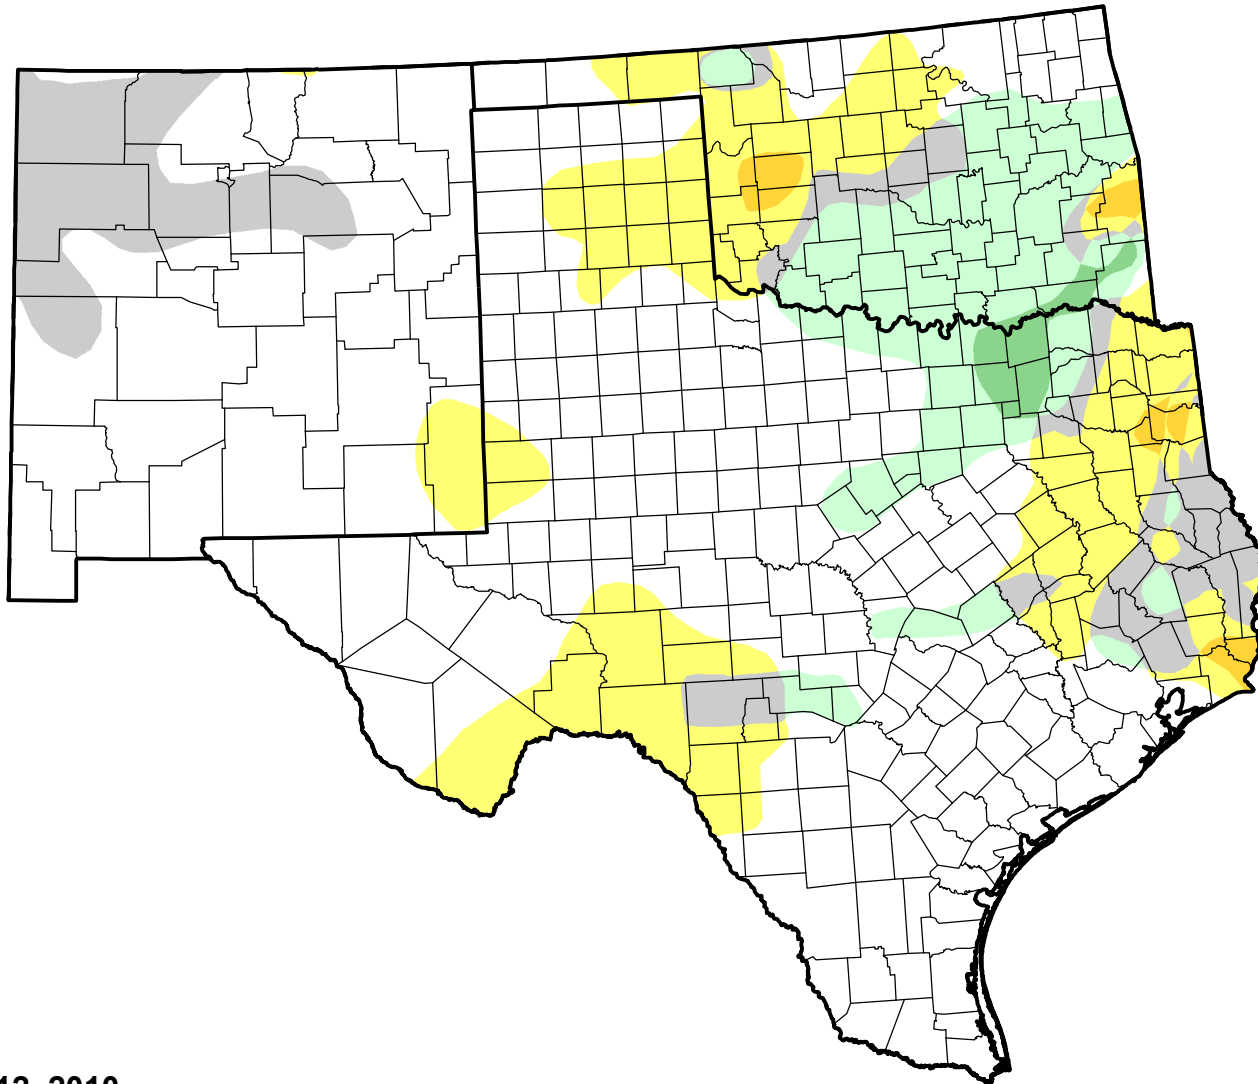

U.S. Drought Monitor Class Change - Southern Plains RDEWS

8 Week

October 12, 2010
compared to
August 19, 2010

droughtmonitor.unl.edu

-  5 Class Degradation
-  4 Class Degradation
-  3 Class Degradation
-  2 Class Degradation
-  1 Class Degradation
-  No Change
-  1 Class Improvement
-  2 Class Improvement
-  3 Class Improvement
-  4 Class Improvement
-  5 Class Improvement