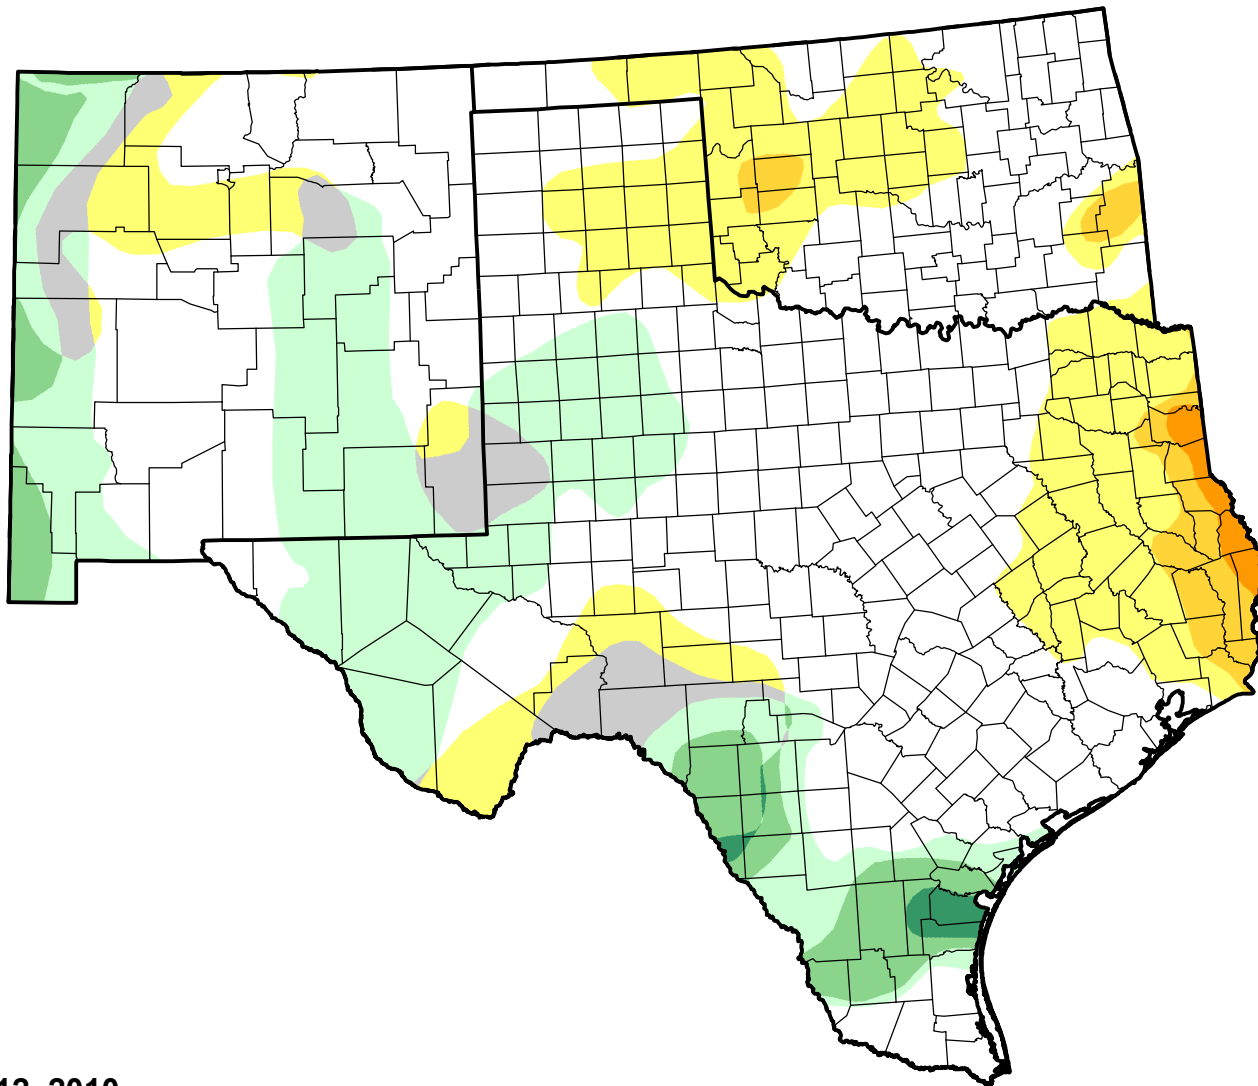

U.S. Drought Monitor Class Change - Southern Plains RDEWS

Start of Calendar Year

October 12, 2010
compared to
December 31, 2009

droughtmonitor.unl.edu

-  5 Class Degradation
-  4 Class Degradation
-  3 Class Degradation
-  2 Class Degradation
-  1 Class Degradation
-  No Change
-  1 Class Improvement
-  2 Class Improvement
-  3 Class Improvement
-  4 Class Improvement
-  5 Class Improvement