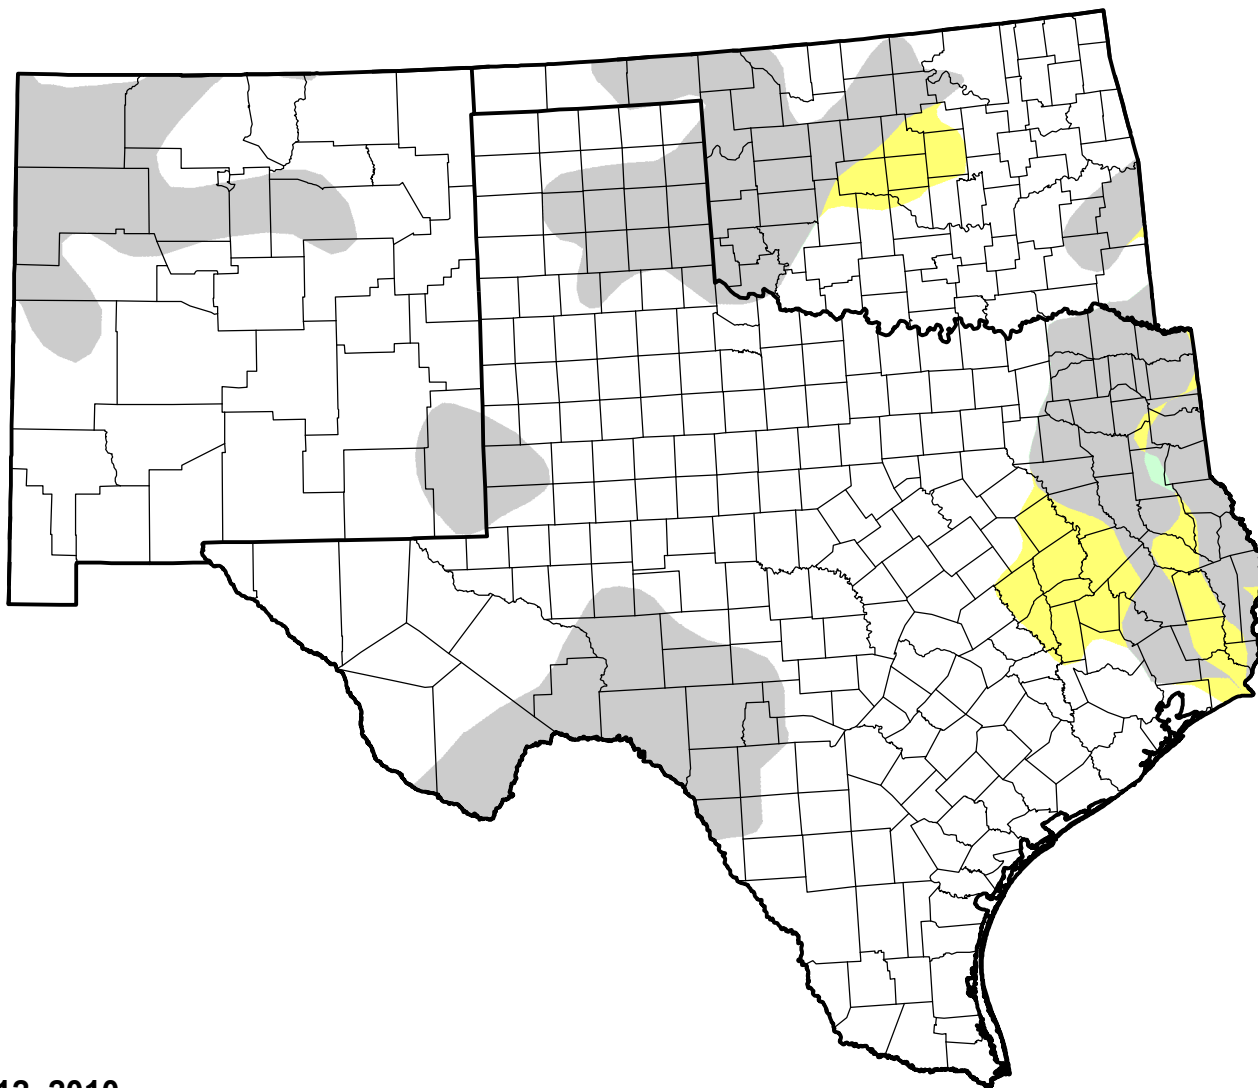

U.S. Drought Monitor Class Change - Southern Plains RDEWS

Start of Water Year

October 12, 2010
compared to
September 30, 2010

droughtmonitor.unl.edu