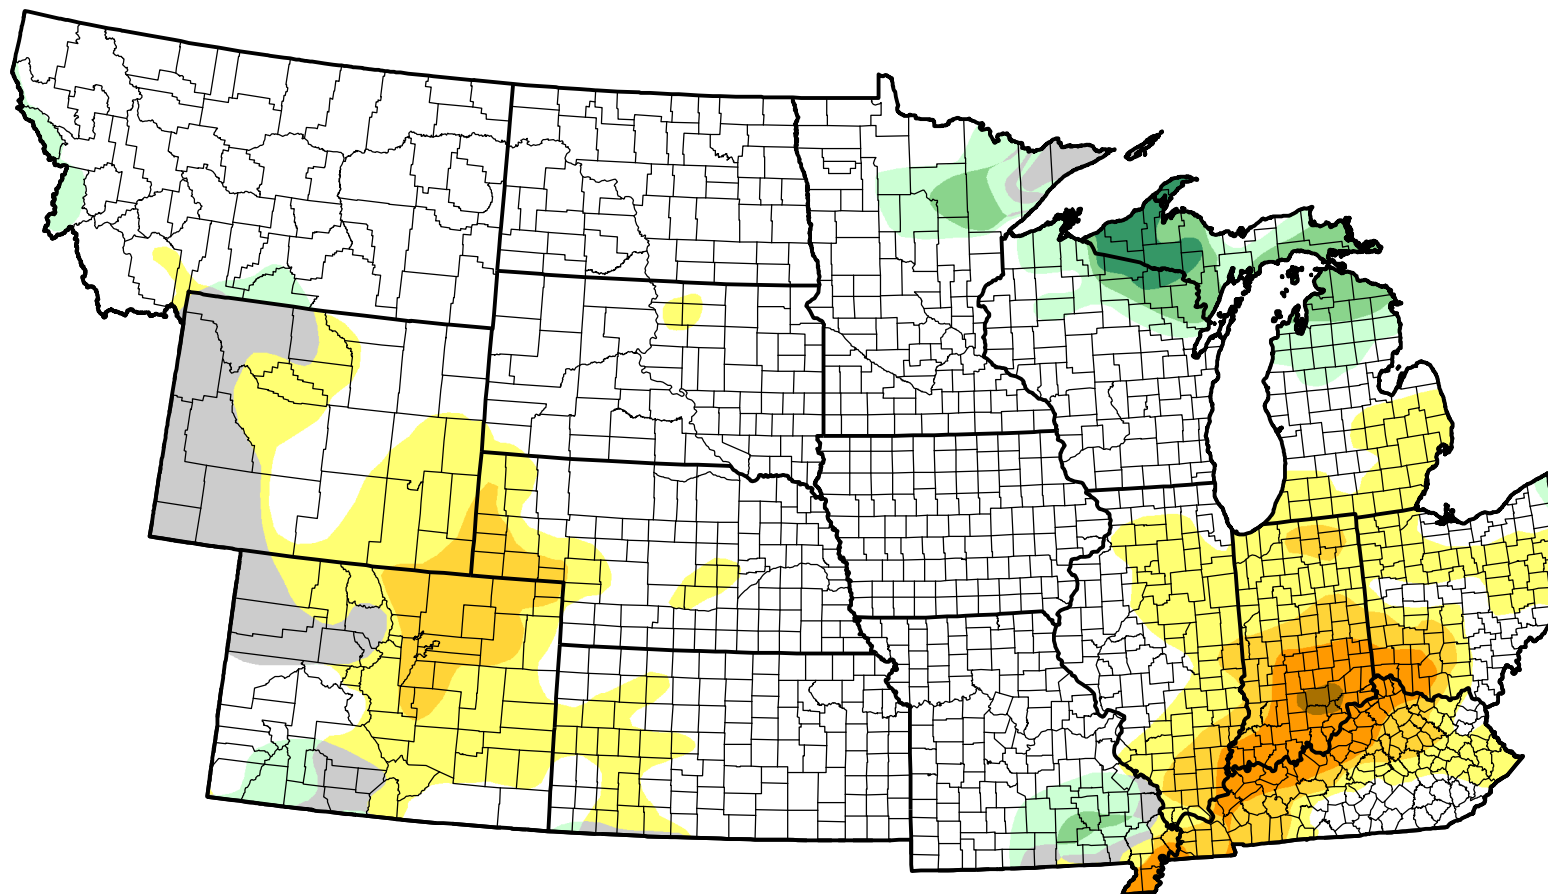

U.S. Drought Monitor Class Change - NWS Central 13 Week

-  5 Class Degradation
-  4 Class Degradation
-  3 Class Degradation
-  2 Class Degradation
-  1 Class Degradation
-  No Change
-  1 Class Improvement
-  2 Class Improvement
-  3 Class Improvement
-  4 Class Improvement
-  5 Class Improvement

October 19, 2010
compared to
July 22, 2010

droughtmonitor.unl.edu