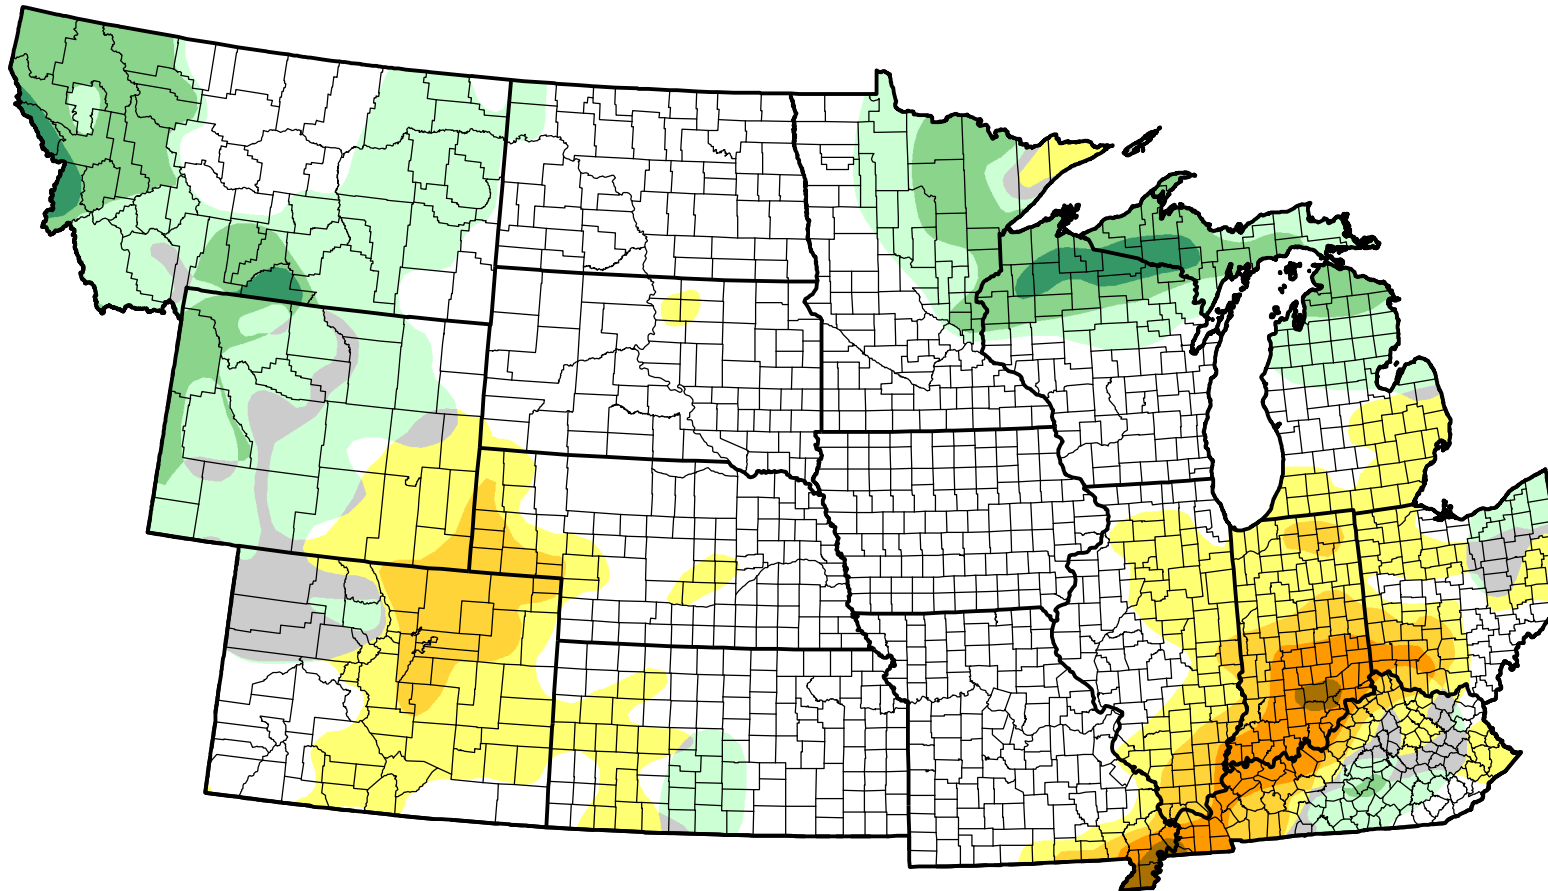

U.S. Drought Monitor Class Change - NWS Central 26 Week

October 19, 2010
compared to
April 22, 2010

droughtmonitor.unl.edu