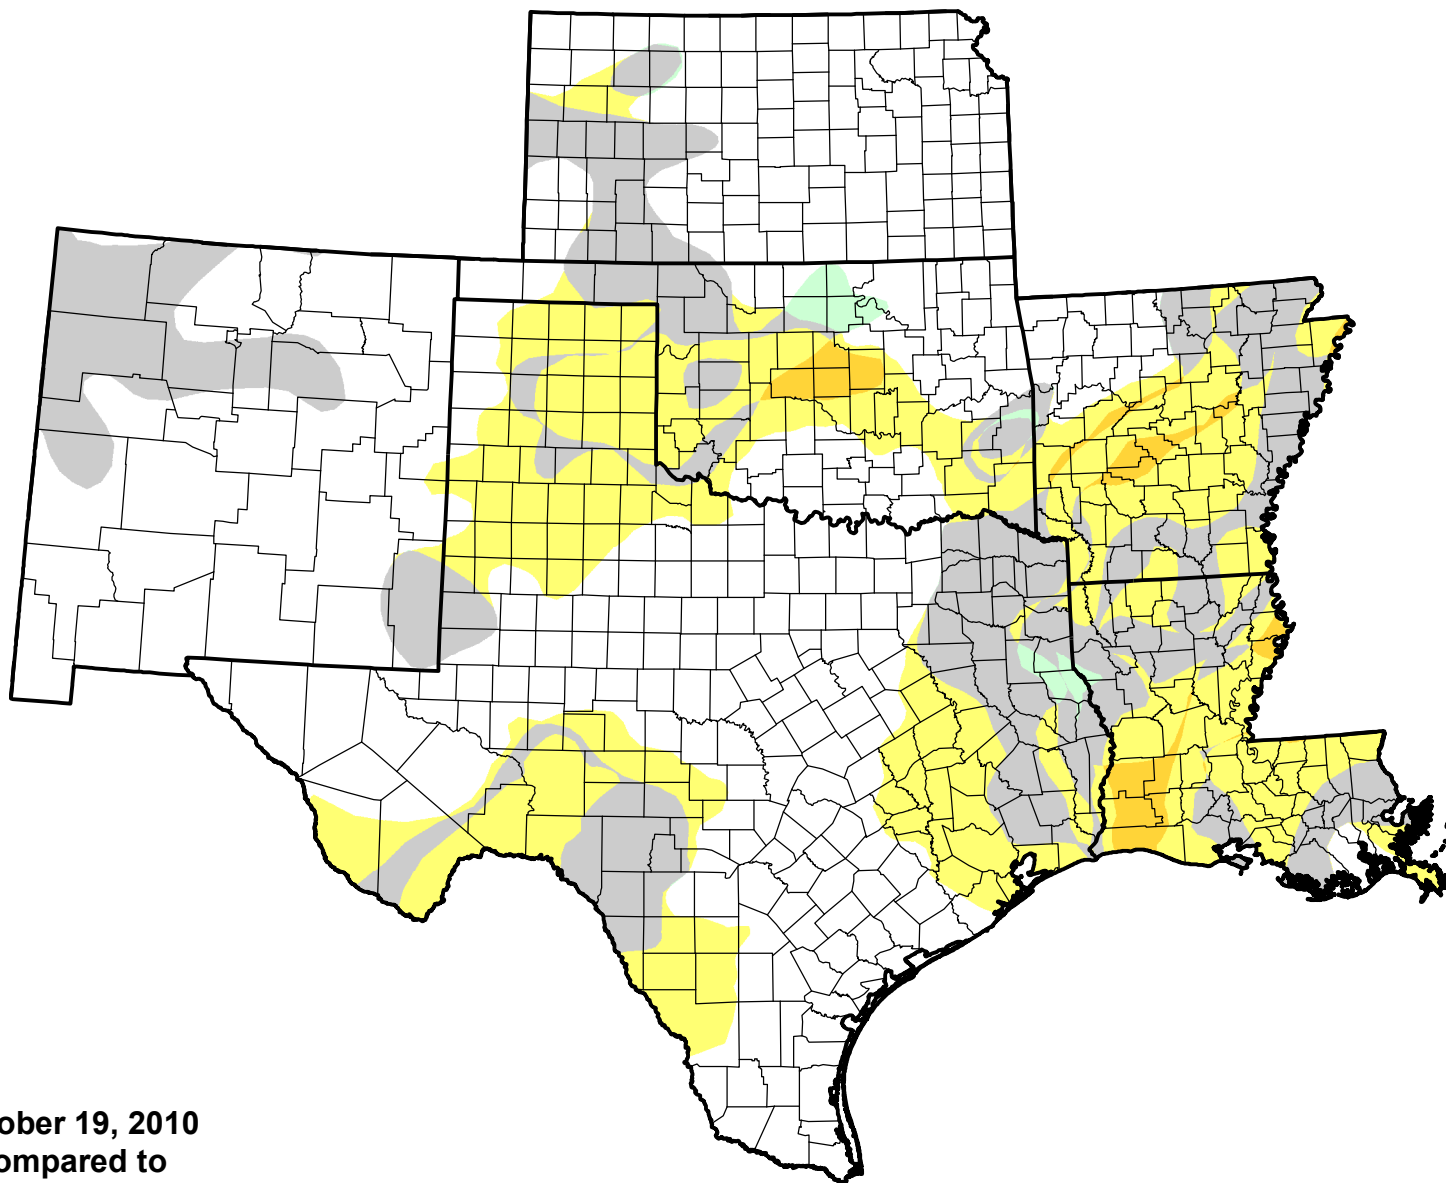

U.S. Drought Monitor Class Change - SCIPP

Start of Water Year

October 19, 2010
compared to
September 30, 2010

droughtmonitor.unl.edu

-  5 Class Degradation
-  4 Class Degradation
-  3 Class Degradation
-  2 Class Degradation
-  1 Class Degradation
-  No Change
-  1 Class Improvement
-  2 Class Improvement
-  3 Class Improvement
-  4 Class Improvement
-  5 Class Improvement