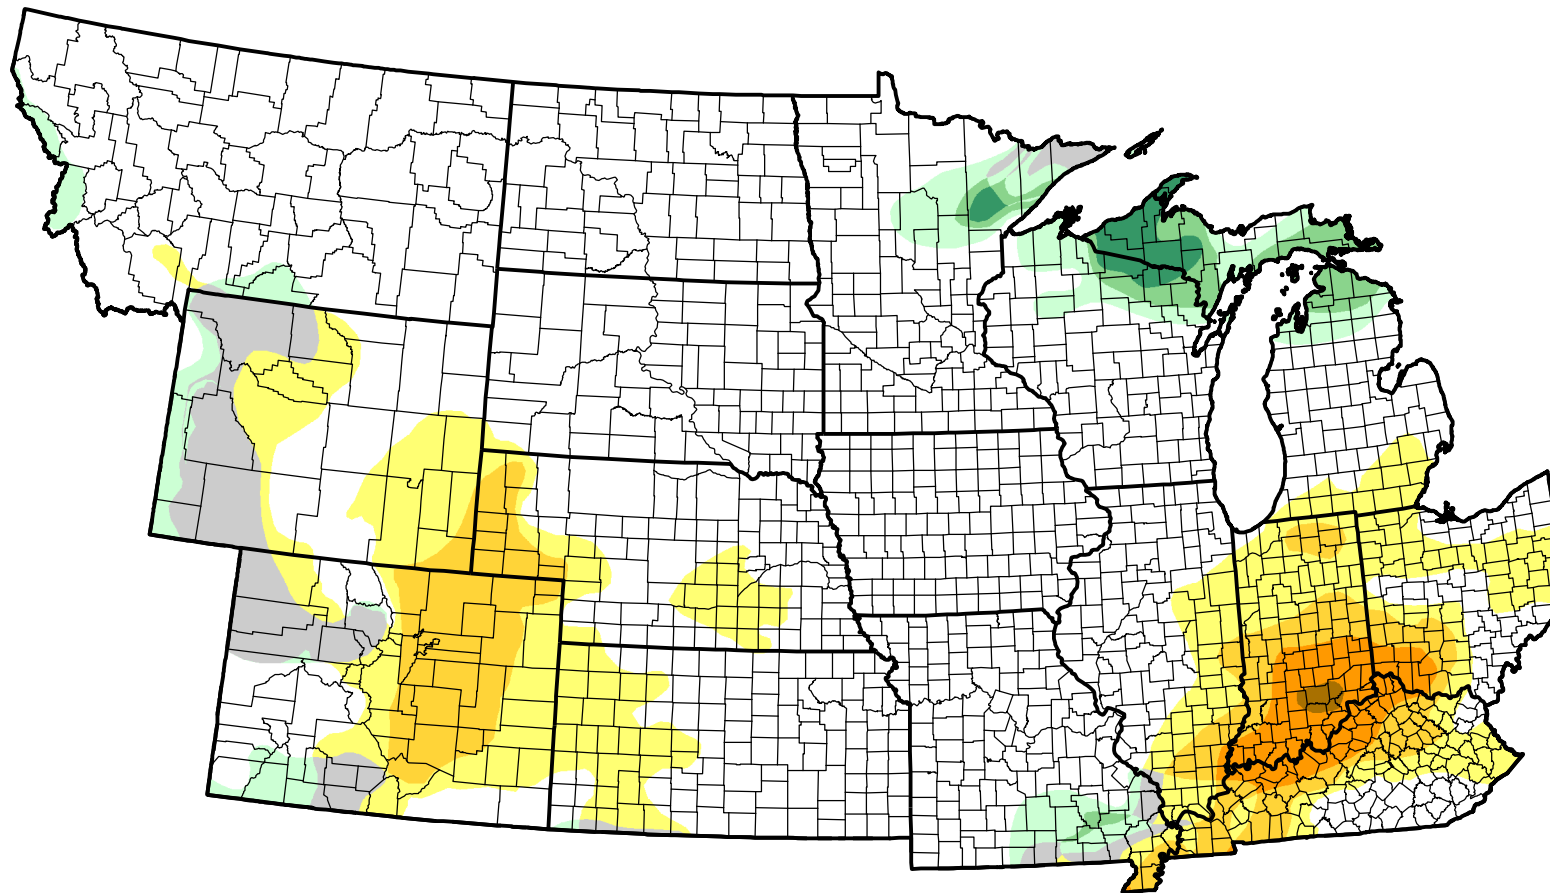

U.S. Drought Monitor Class Change - NWS Central 13 Week

October 26, 2010
compared to
July 29, 2010

droughtmonitor.unl.edu

-  5 Class Degradation
-  4 Class Degradation
-  3 Class Degradation
-  2 Class Degradation
-  1 Class Degradation
-  No Change
-  1 Class Improvement
-  2 Class Improvement
-  3 Class Improvement
-  4 Class Improvement
-  5 Class Improvement