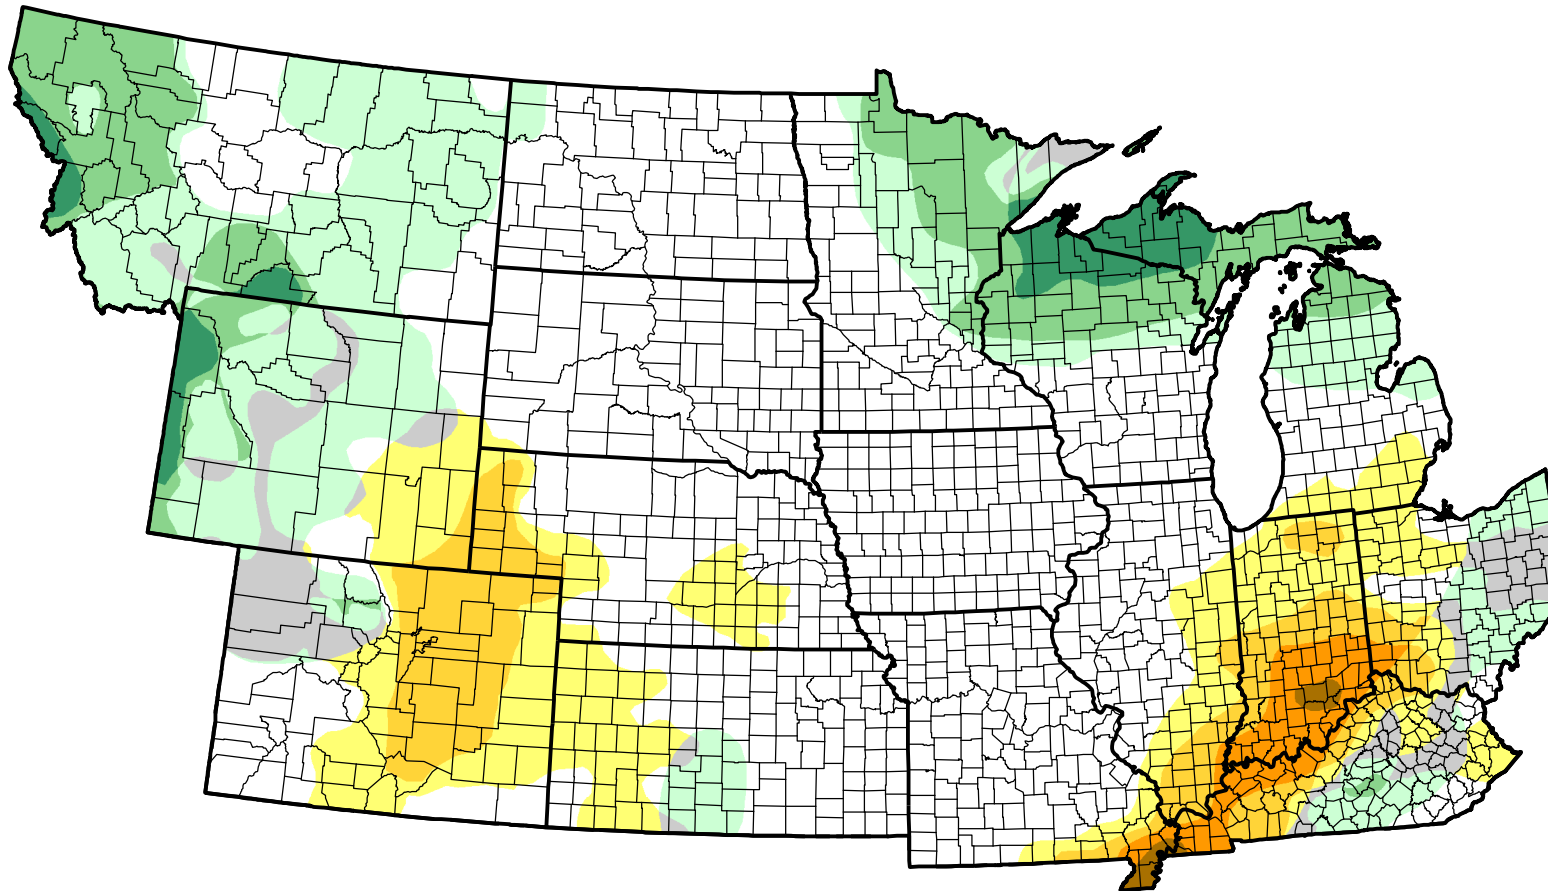

U.S. Drought Monitor Class Change - NWS Central 26 Week

-  5 Class Degradation
-  4 Class Degradation
-  3 Class Degradation
-  2 Class Degradation
-  1 Class Degradation
-  No Change
-  1 Class Improvement
-  2 Class Improvement
-  3 Class Improvement
-  4 Class Improvement
-  5 Class Improvement

October 26, 2010
compared to
April 29, 2010

droughtmonitor.unl.edu