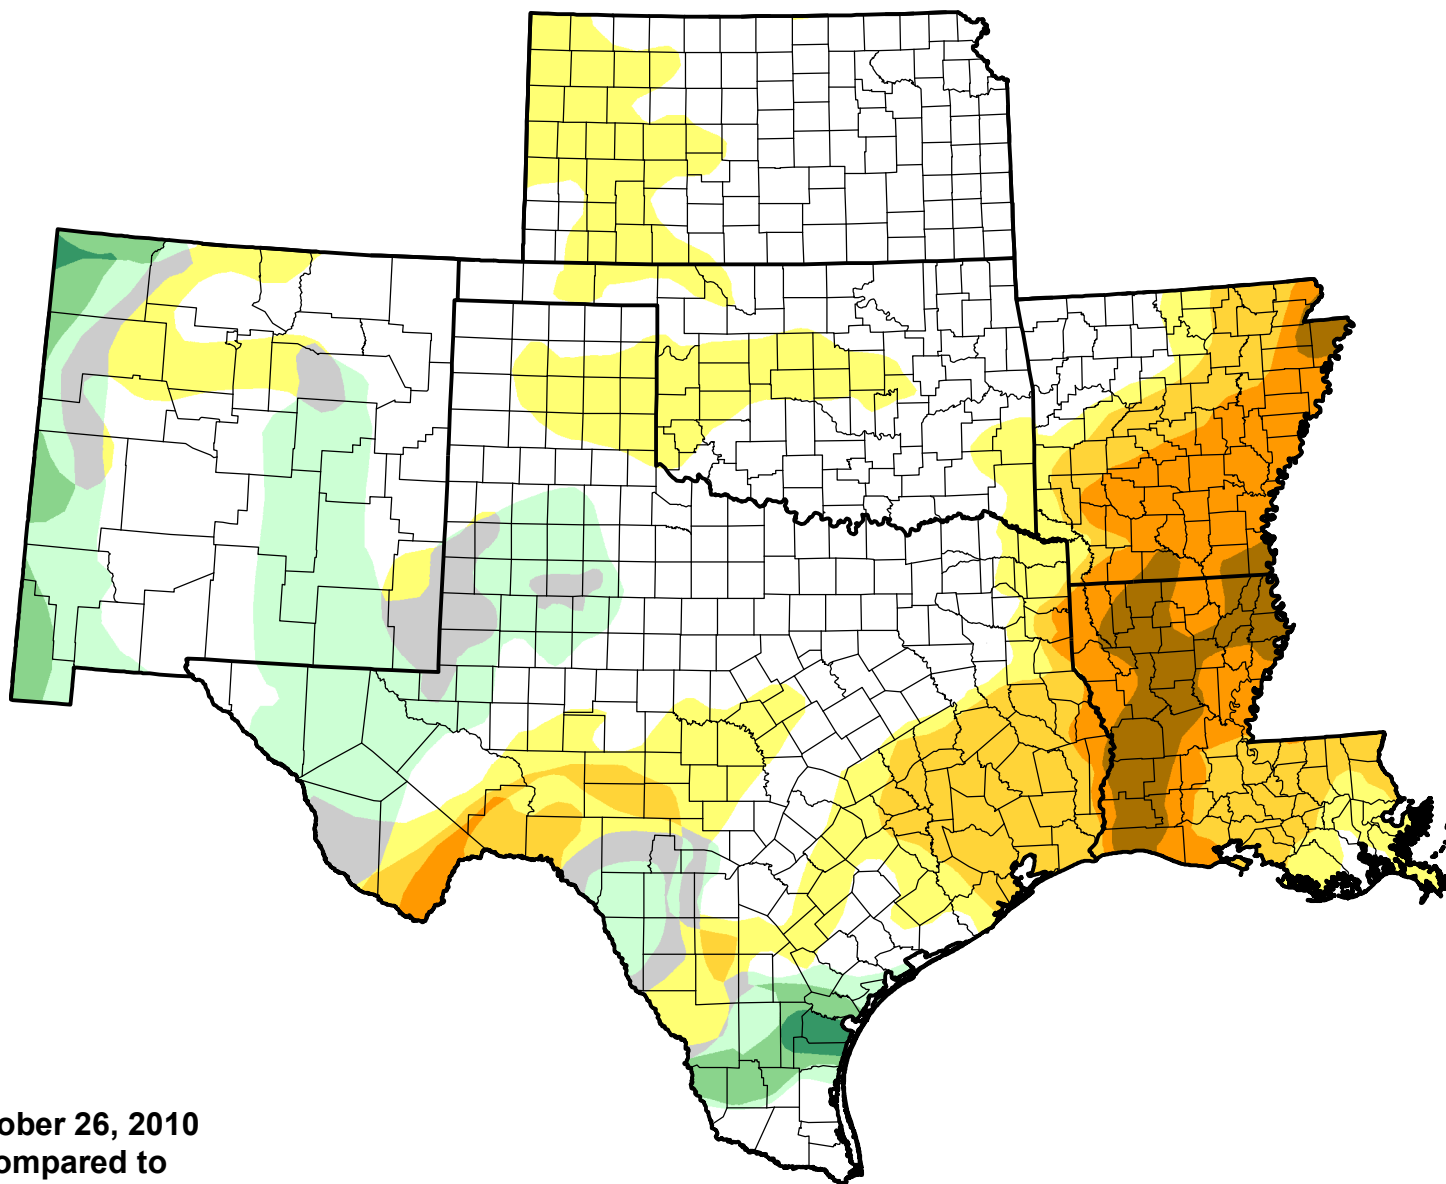

U.S. Drought Monitor Class Change - SCIPP

Start of Calendar Year

October 26, 2010
compared to
December 31, 2009

droughtmonitor.unl.edu

-  5 Class Degradation
-  4 Class Degradation
-  3 Class Degradation
-  2 Class Degradation
-  1 Class Degradation
-  No Change
-  1 Class Improvement
-  2 Class Improvement
-  3 Class Improvement
-  4 Class Improvement
-  5 Class Improvement