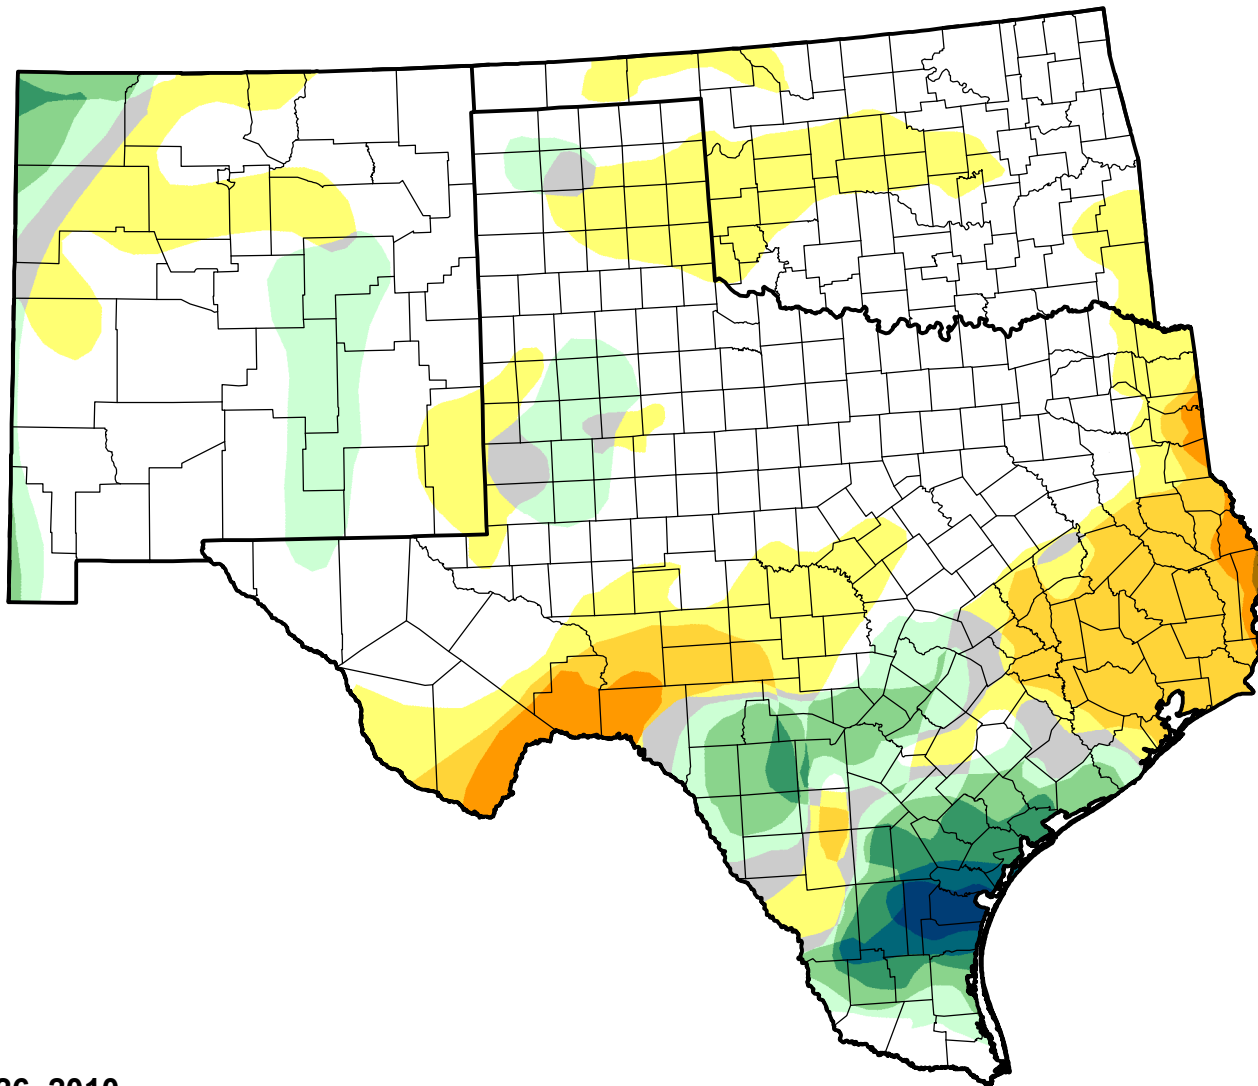

U.S. Drought Monitor Class Change - Southern Plains RDEWS

52 Week

October 26, 2010
compared to
October 29, 2009

droughtmonitor.unl.edu

-  5 Class Degradation
-  4 Class Degradation
-  3 Class Degradation
-  2 Class Degradation
-  1 Class Degradation
-  No Change
-  1 Class Improvement
-  2 Class Improvement
-  3 Class Improvement
-  4 Class Improvement
-  5 Class Improvement