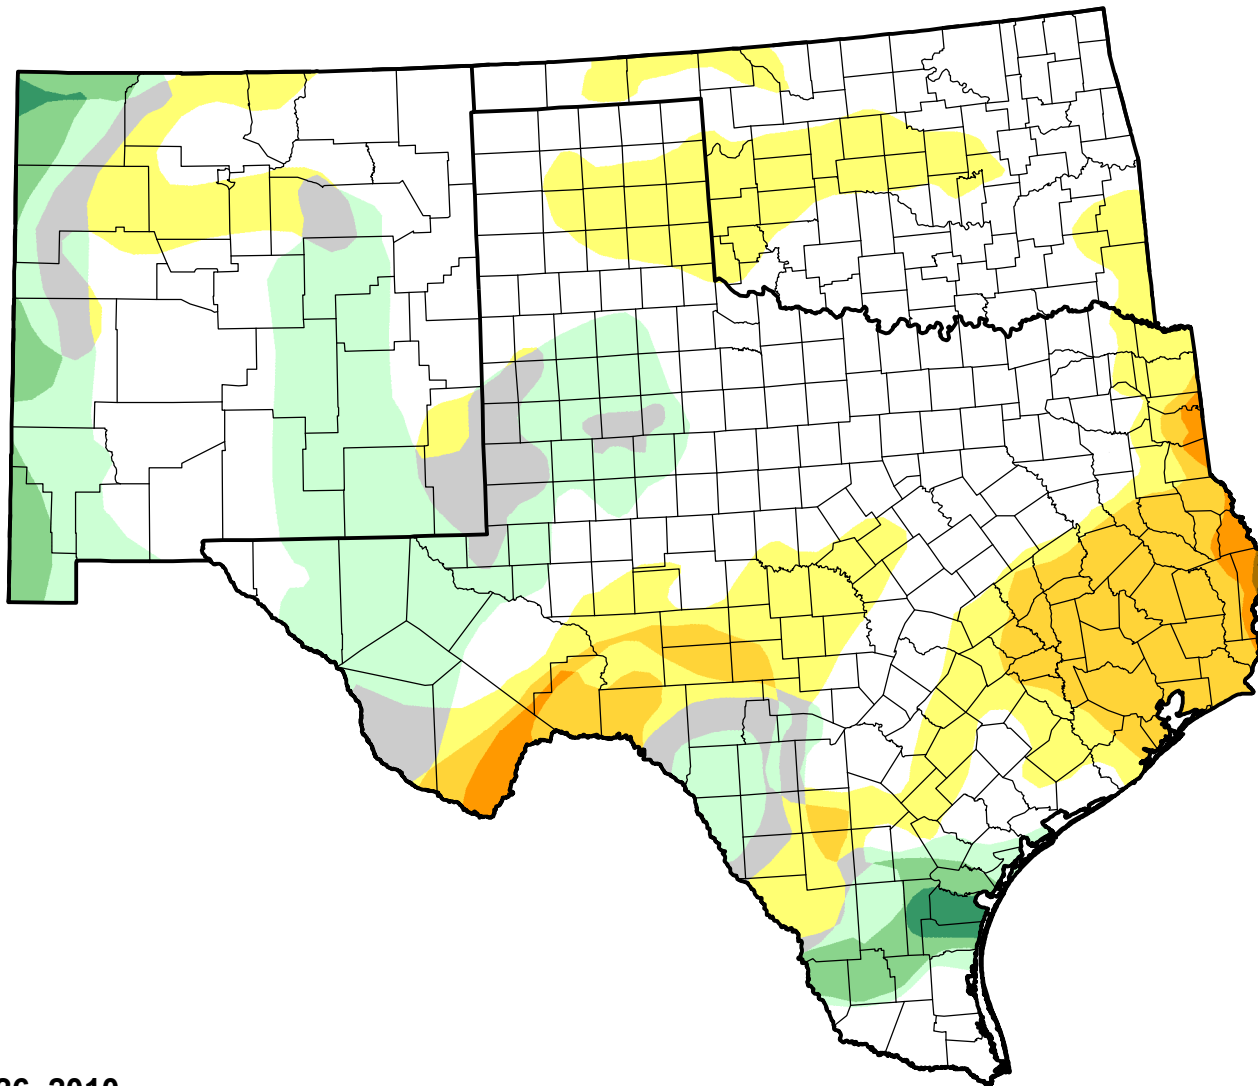

U.S. Drought Monitor Class Change - Southern Plains RDEWS

Start of Calendar Year

October 26, 2010
compared to
December 31, 2009

droughtmonitor.unl.edu

-  5 Class Degradation
-  4 Class Degradation
-  3 Class Degradation
-  2 Class Degradation
-  1 Class Degradation
-  No Change
-  1 Class Improvement
-  2 Class Improvement
-  3 Class Improvement
-  4 Class Improvement
-  5 Class Improvement