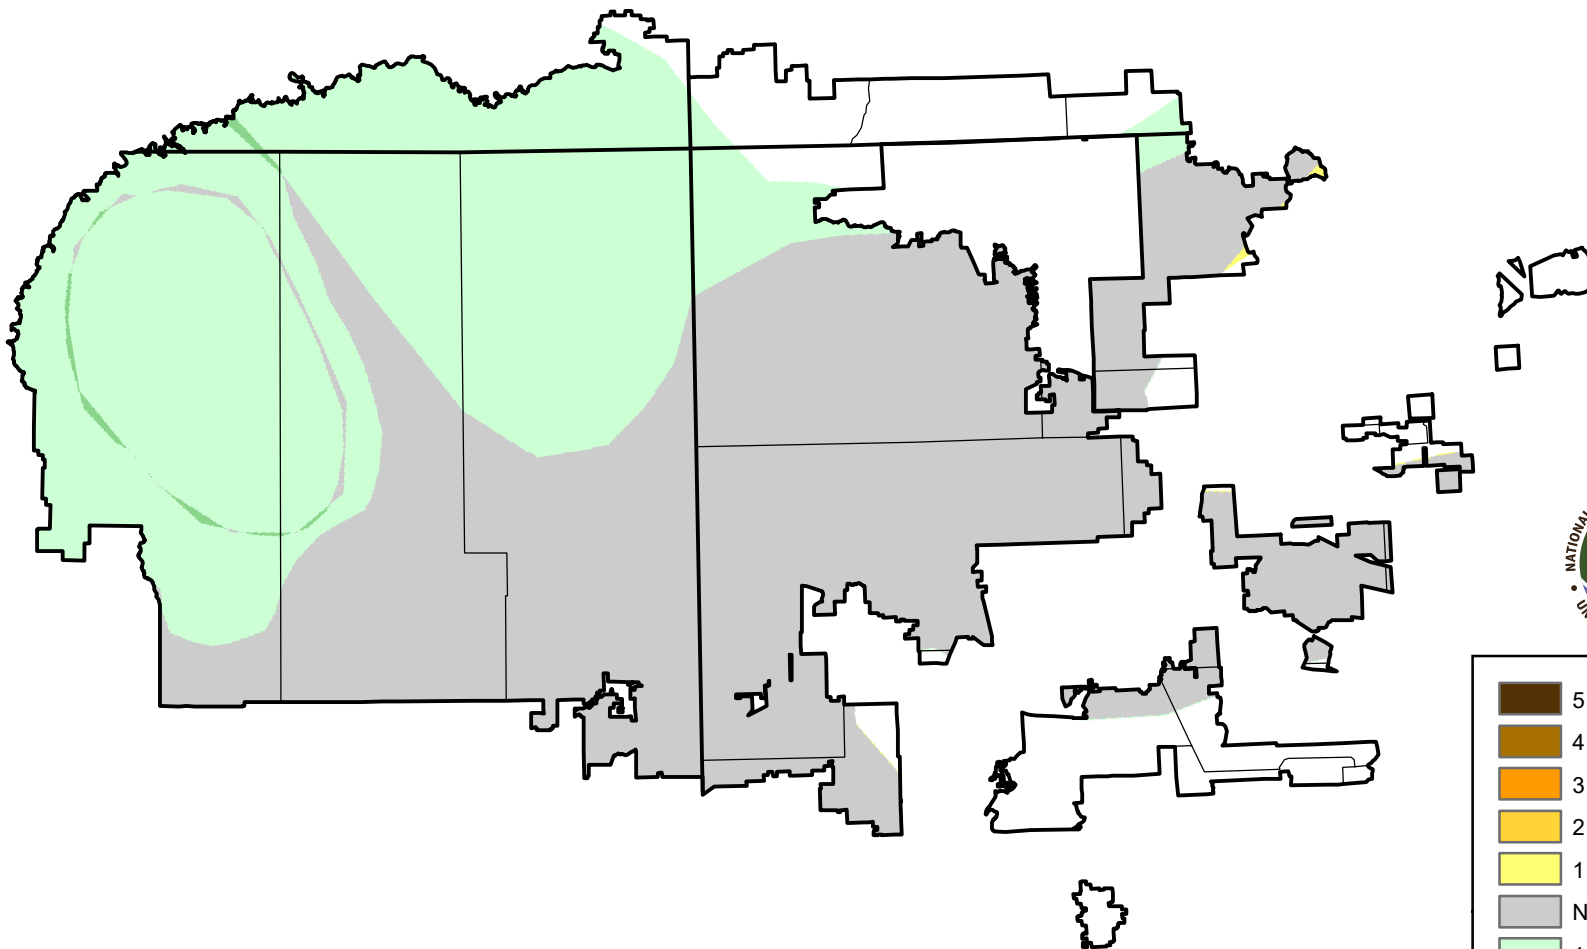

U.S. Drought Monitor Class Change - 4 Corners

Start of Water Year

November 2, 2010
compared to
September 30, 2010

droughtmonitor.unl.edu

- 5 Class Degradation
- 4 Class Degradation
- 3 Class Degradation
- 2 Class Degradation
- 1 Class Degradation
- No Change
- 1 Class Improvement
- 2 Class Improvement
- 3 Class Improvement
- 4 Class Improvement
- 5 Class Improvement