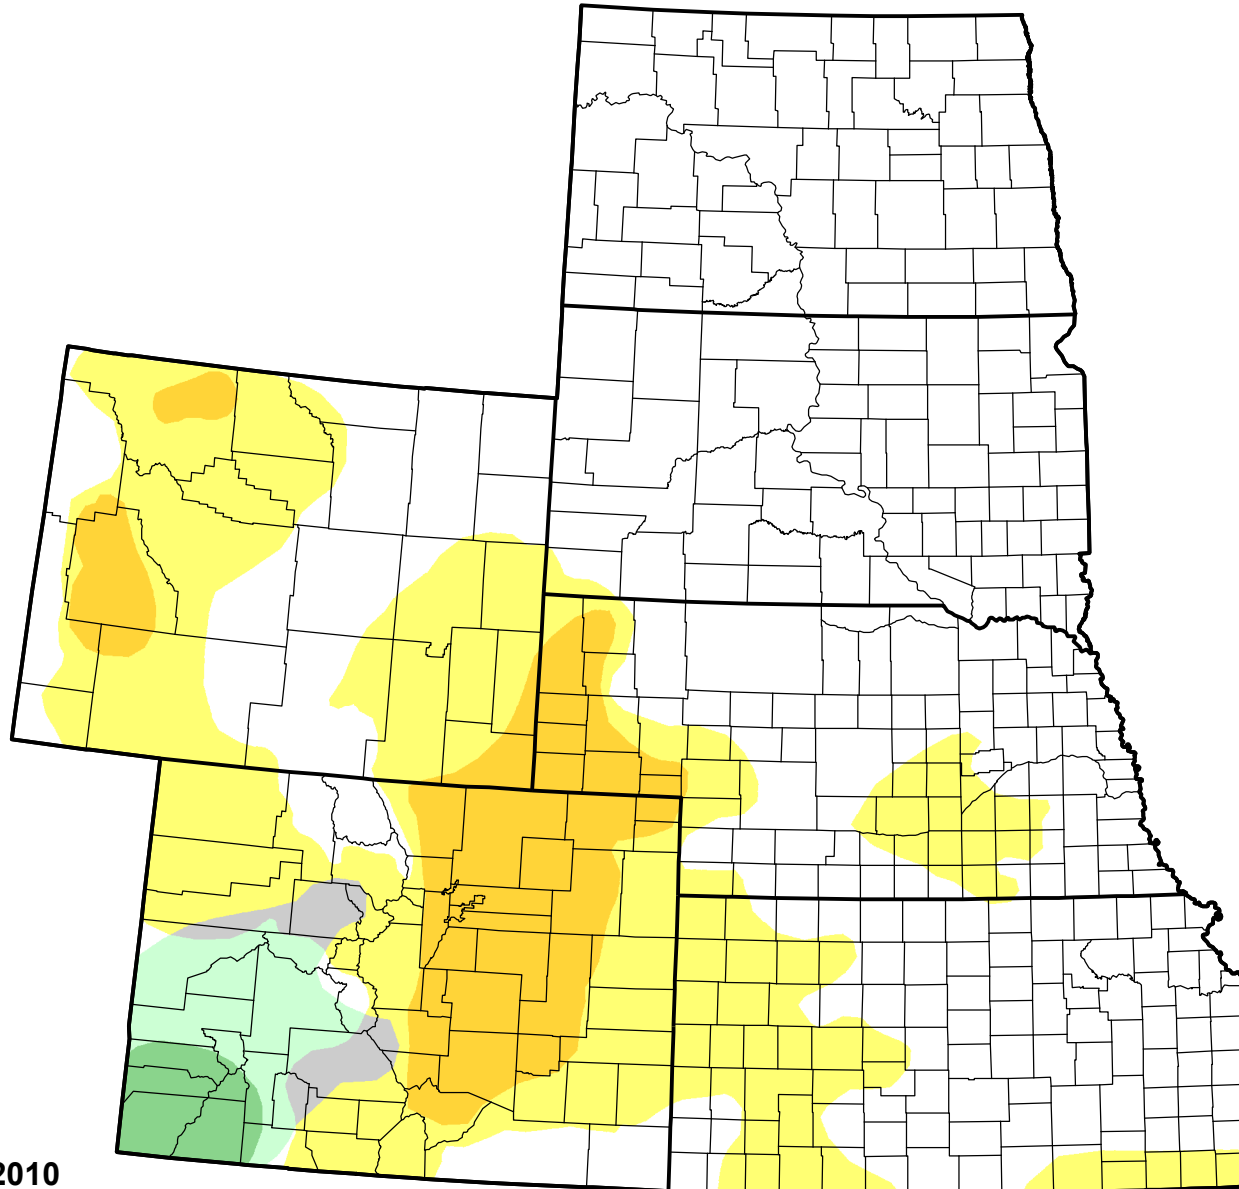

U.S. Drought Monitor Class Change - High Plains

52 Week

November 2, 2010
compared to
November 5, 2009

droughtmonitor.unl.edu

-  5 Class Degradation
-  4 Class Degradation
-  3 Class Degradation
-  2 Class Degradation
-  1 Class Degradation
-  No Change
-  1 Class Improvement
-  2 Class Improvement
-  3 Class Improvement
-  4 Class Improvement
-  5 Class Improvement