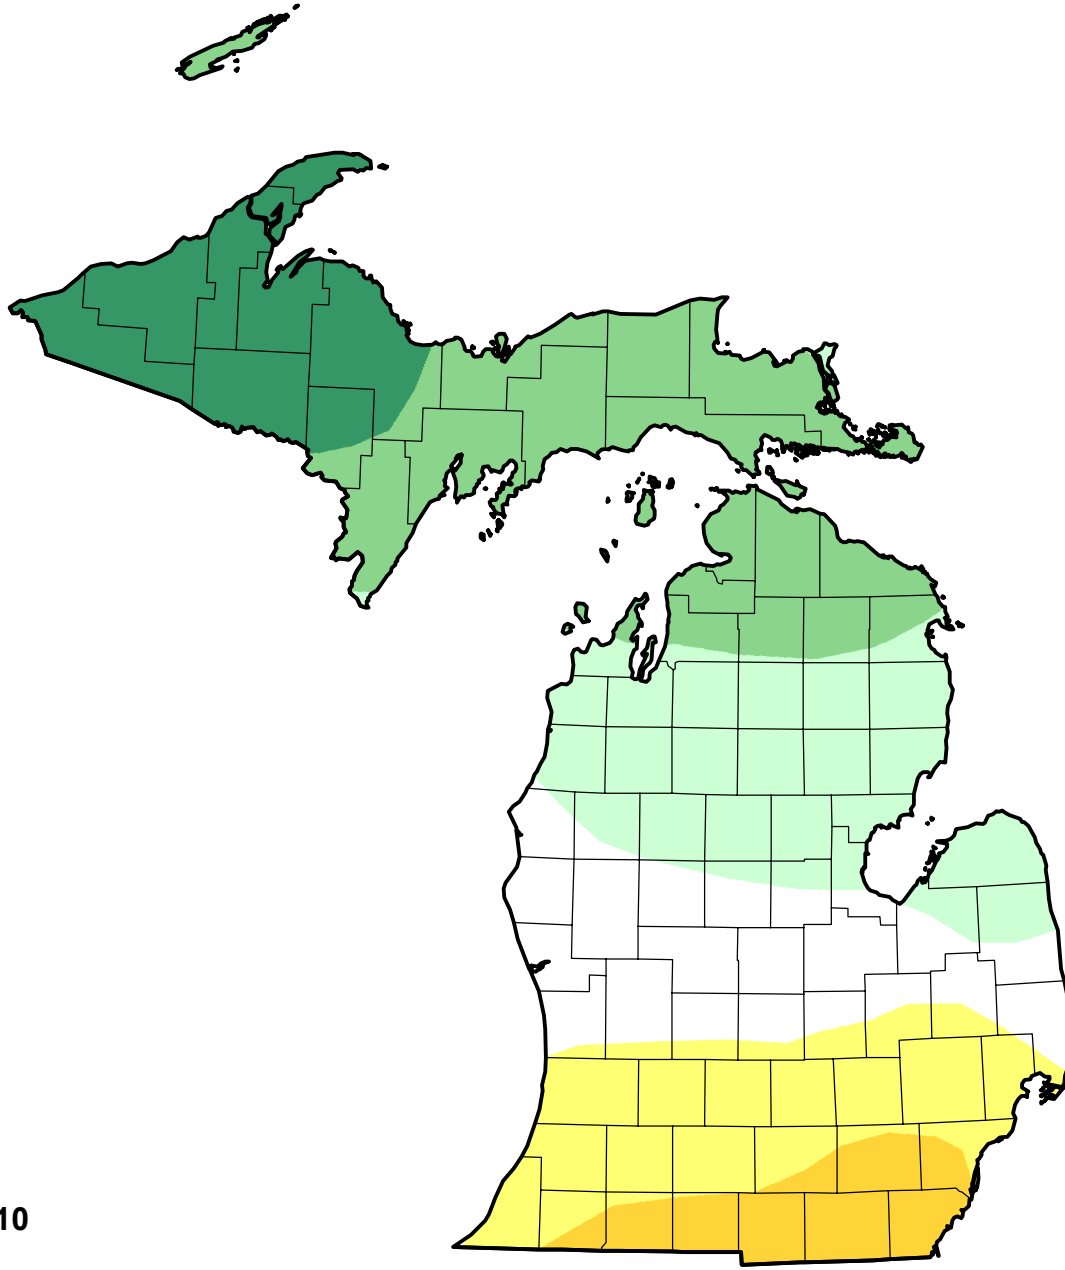

U.S. Drought Monitor Class Change - Michigan

26 Week

November 2, 2010
compared to
May 6, 2010

droughtmonitor.unl.edu

- 5 Class Degradation
- 4 Class Degradation
- 3 Class Degradation
- 2 Class Degradation
- 1 Class Degradation
- No Change
- 1 Class Improvement
- 2 Class Improvement
- 3 Class Improvement
- 4 Class Improvement
- 5 Class Improvement