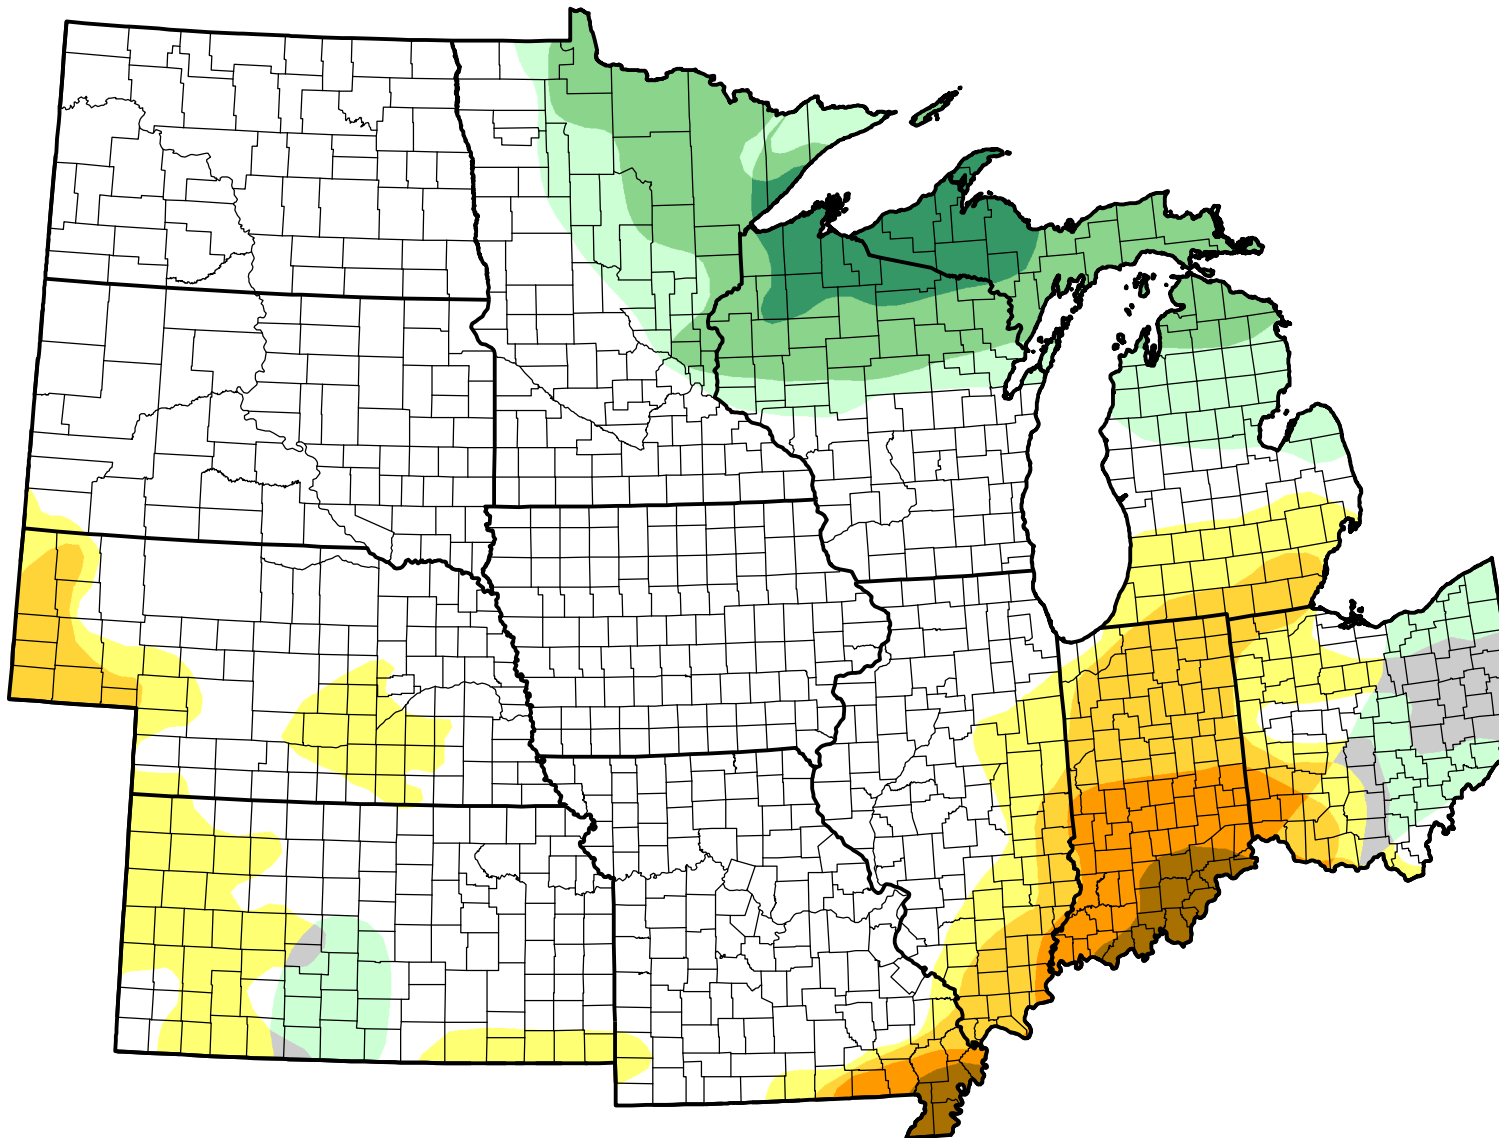

U.S. Drought Monitor Class Change - U2U North Central States 26 Week

November 2, 2010
compared to
May 6, 2010

droughtmonitor.unl.edu

- 5 Class Degradation
- 4 Class Degradation
- 3 Class Degradation
- 2 Class Degradation
- 1 Class Degradation
- No Change
- 1 Class Improvement
- 2 Class Improvement
- 3 Class Improvement
- 4 Class Improvement
- 5 Class Improvement