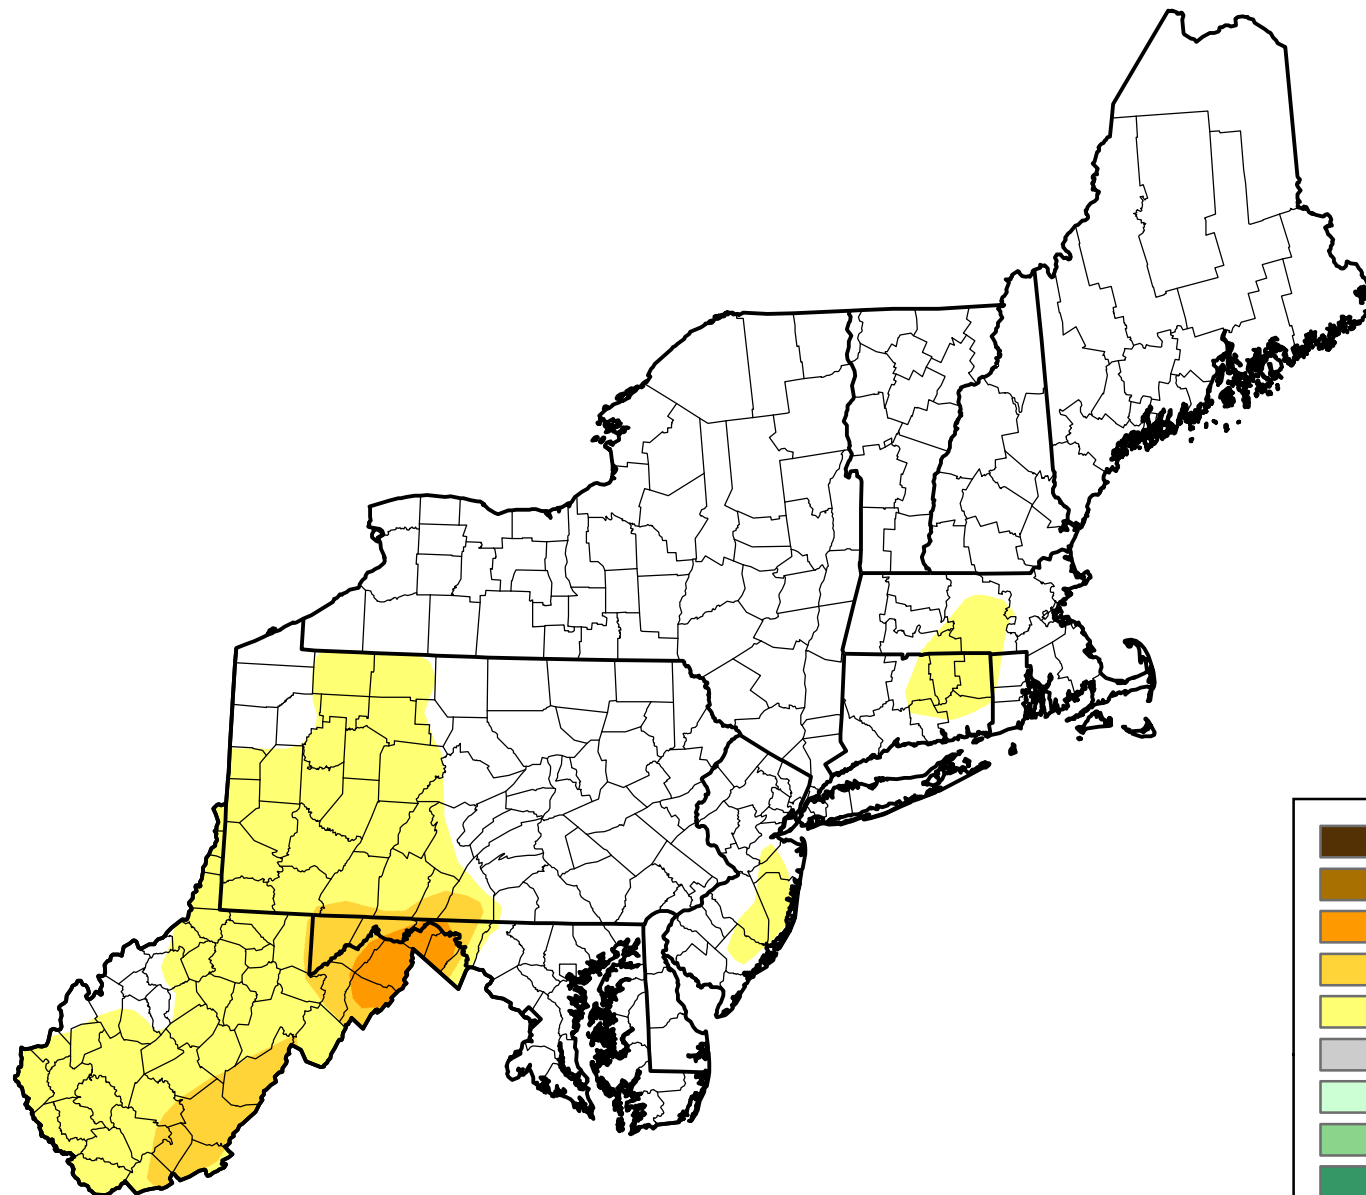

# U.S. Drought Monitor Class Change - Northeast

Start of Calendar Year

November 2, 2010  
compared to  
December 31, 2009

[droughtmonitor.unl.edu](http://droughtmonitor.unl.edu)

-  5 Class Degradation
-  4 Class Degradation
-  3 Class Degradation
-  2 Class Degradation
-  1 Class Degradation
-  No Change
-  1 Class Improvement
-  2 Class Improvement
-  3 Class Improvement
-  4 Class Improvement
-  5 Class Improvement