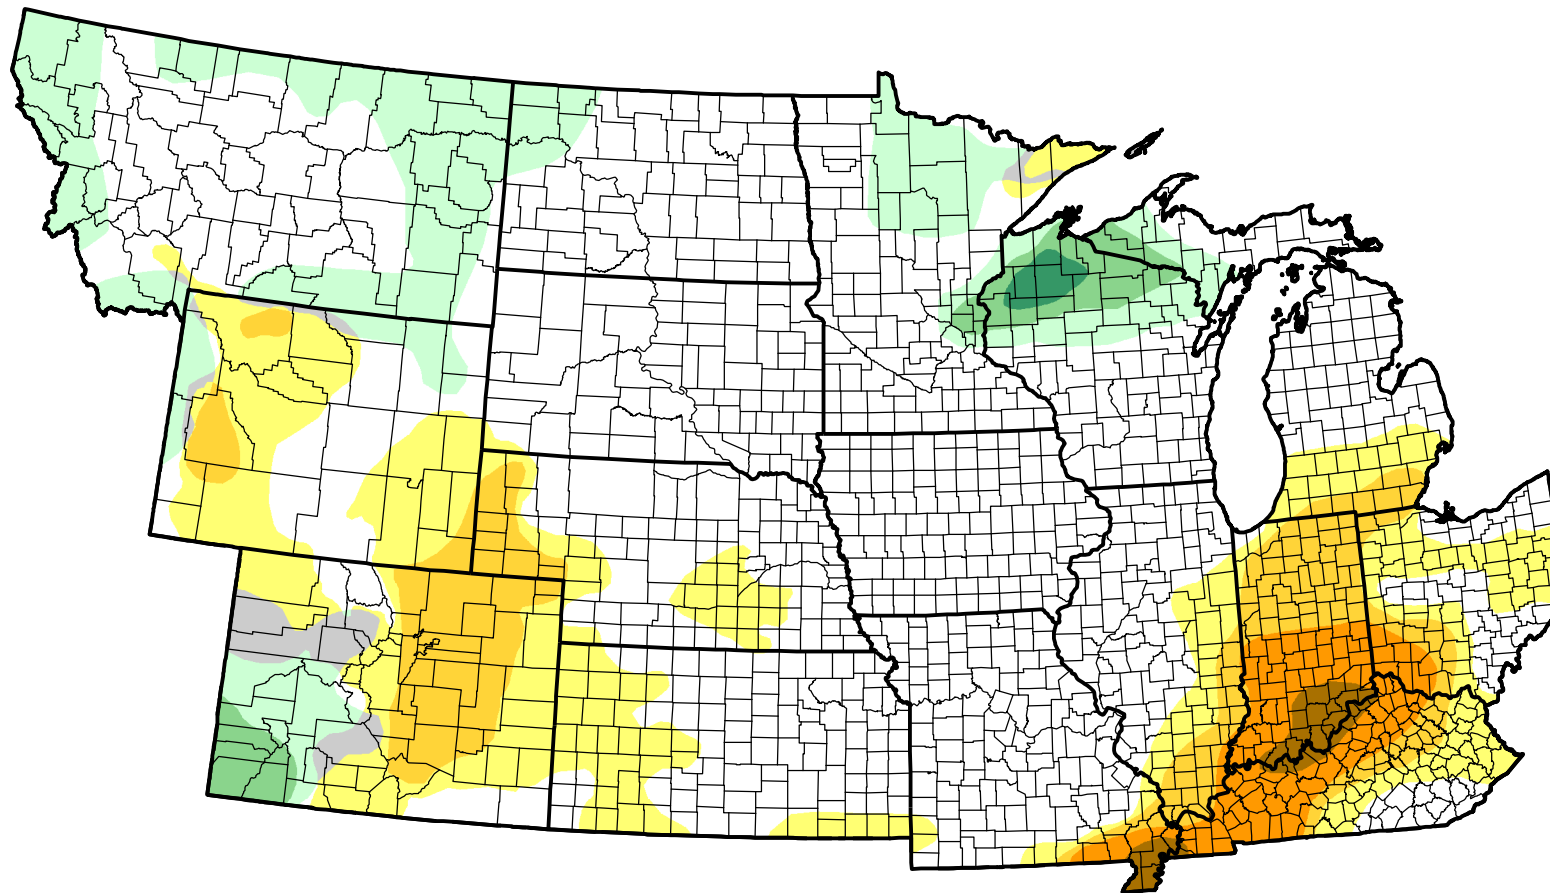

U.S. Drought Monitor Class Change - NWS Central Start of Calendar Year

-  5 Class Degradation
-  4 Class Degradation
-  3 Class Degradation
-  2 Class Degradation
-  1 Class Degradation
-  No Change
-  1 Class Improvement
-  2 Class Improvement
-  3 Class Improvement
-  4 Class Improvement
-  5 Class Improvement

November 2, 2010
compared to
December 31, 2009

droughtmonitor.unl.edu