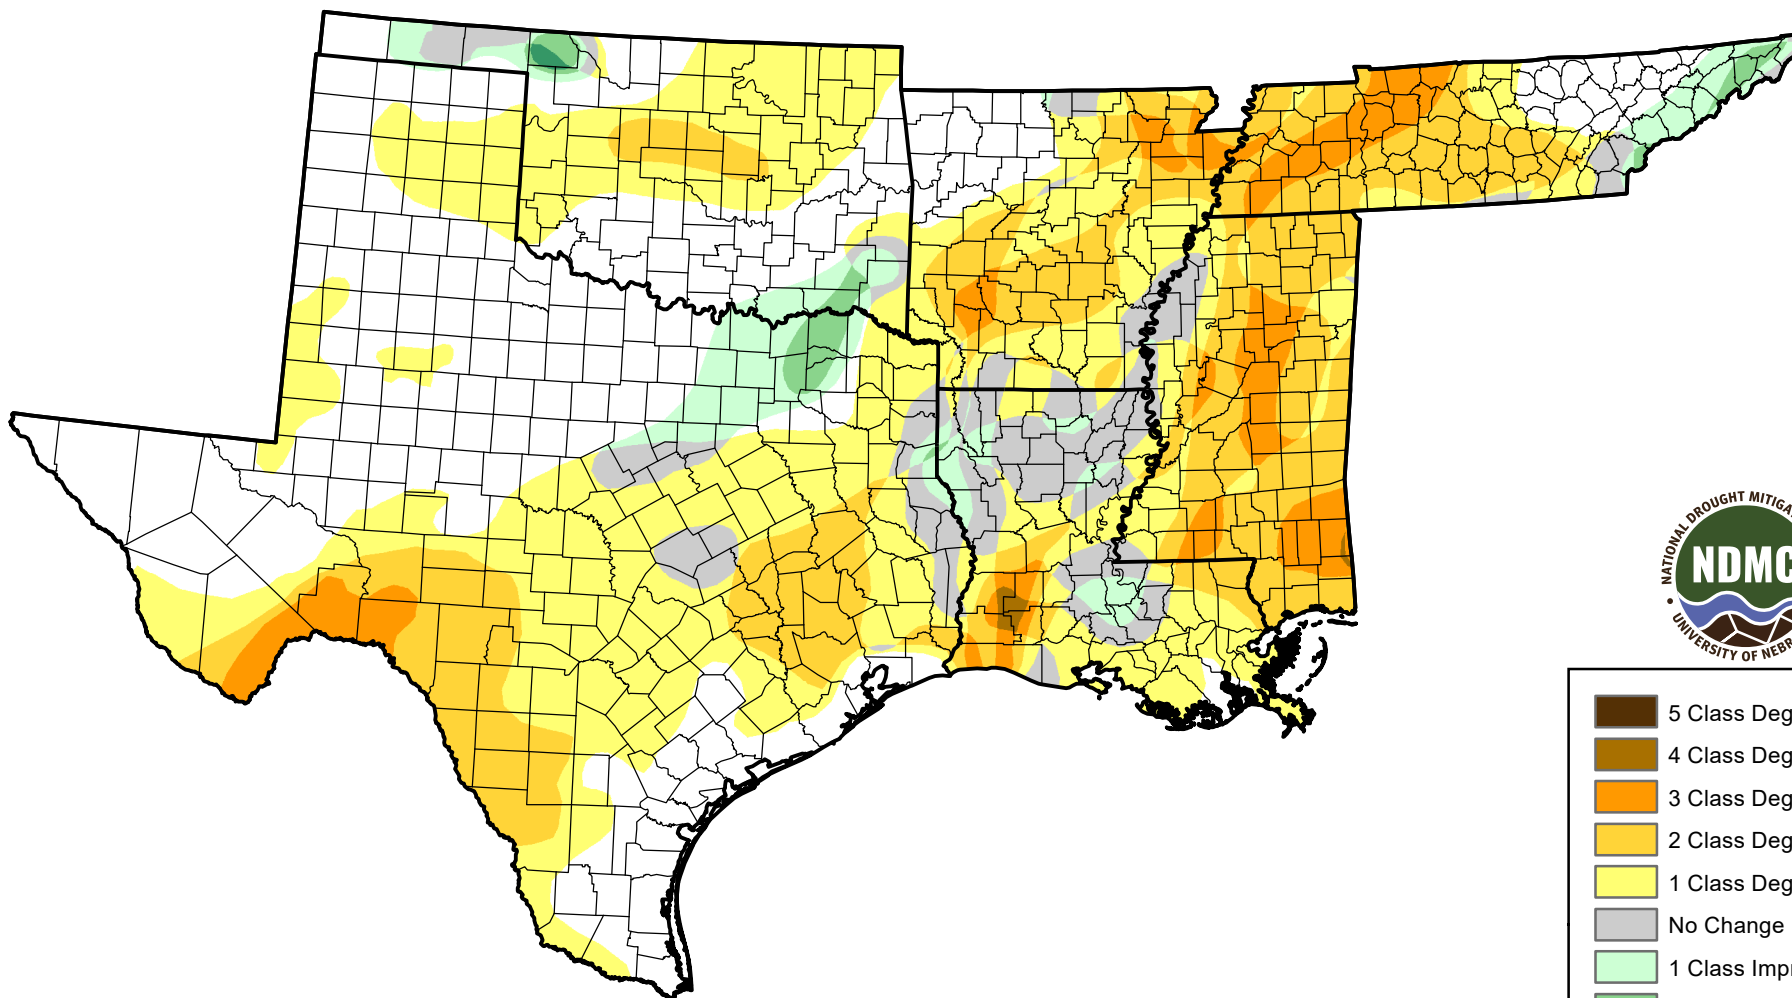

U.S. Drought Monitor Class Change - South

13 Week

November 2, 2010
compared to
August 5, 2010

droughtmonitor.unl.edu

-  5 Class Degradation
-  4 Class Degradation
-  3 Class Degradation
-  2 Class Degradation
-  1 Class Degradation
-  No Change
-  1 Class Improvement
-  2 Class Improvement
-  3 Class Improvement
-  4 Class Improvement
-  5 Class Improvement