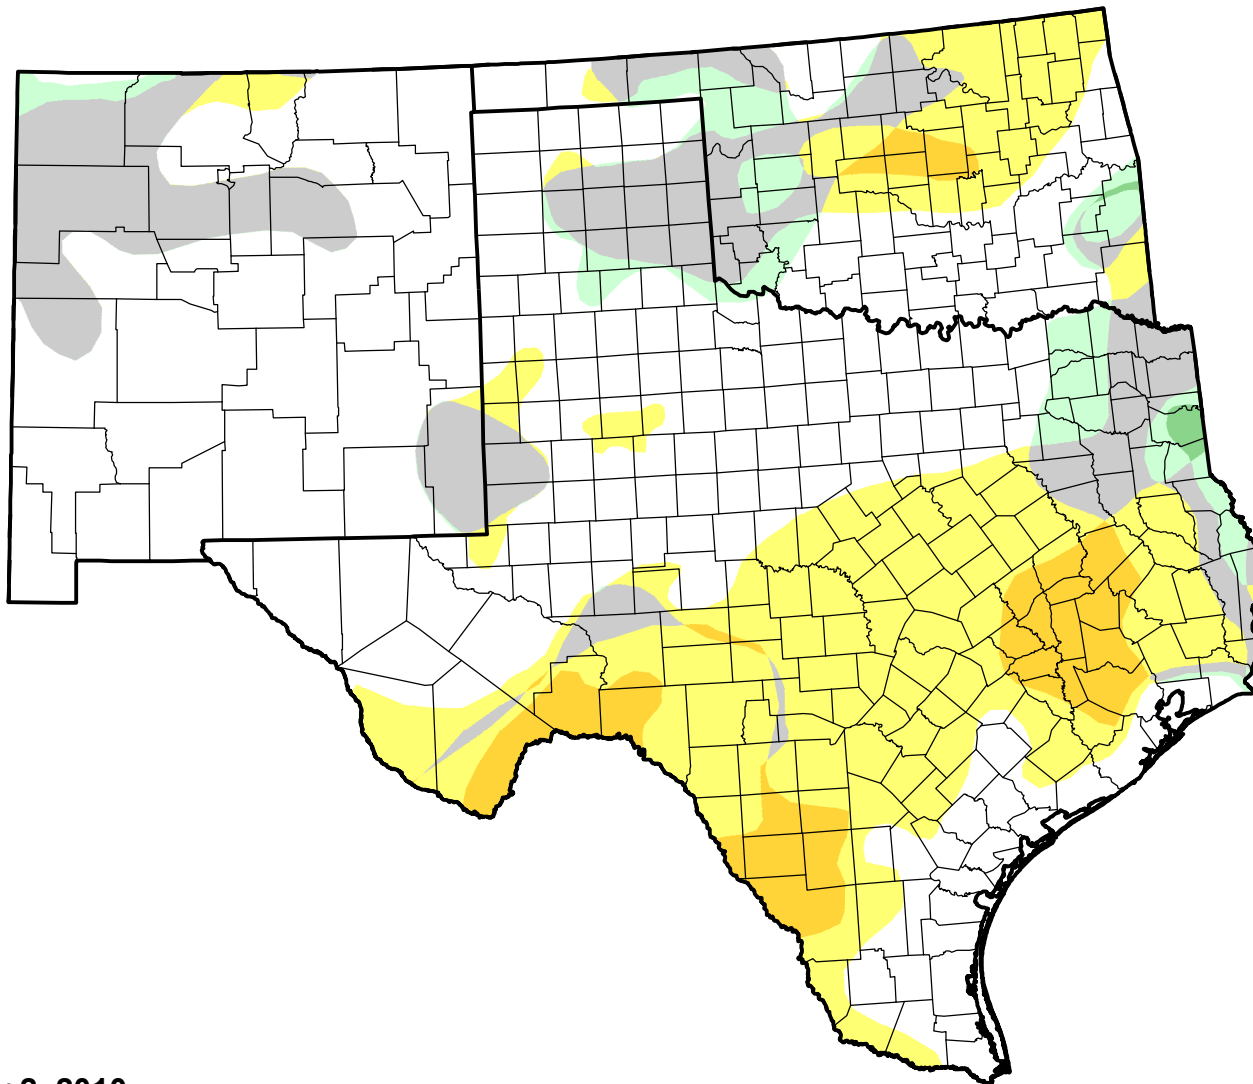

U.S. Drought Monitor Class Change - Southern Plains RDEWS

Start of Water Year

November 2, 2010
compared to
September 30, 2010

droughtmonitor.unl.edu

-  5 Class Degradation
-  4 Class Degradation
-  3 Class Degradation
-  2 Class Degradation
-  1 Class Degradation
-  No Change
-  1 Class Improvement
-  2 Class Improvement
-  3 Class Improvement
-  4 Class Improvement
-  5 Class Improvement