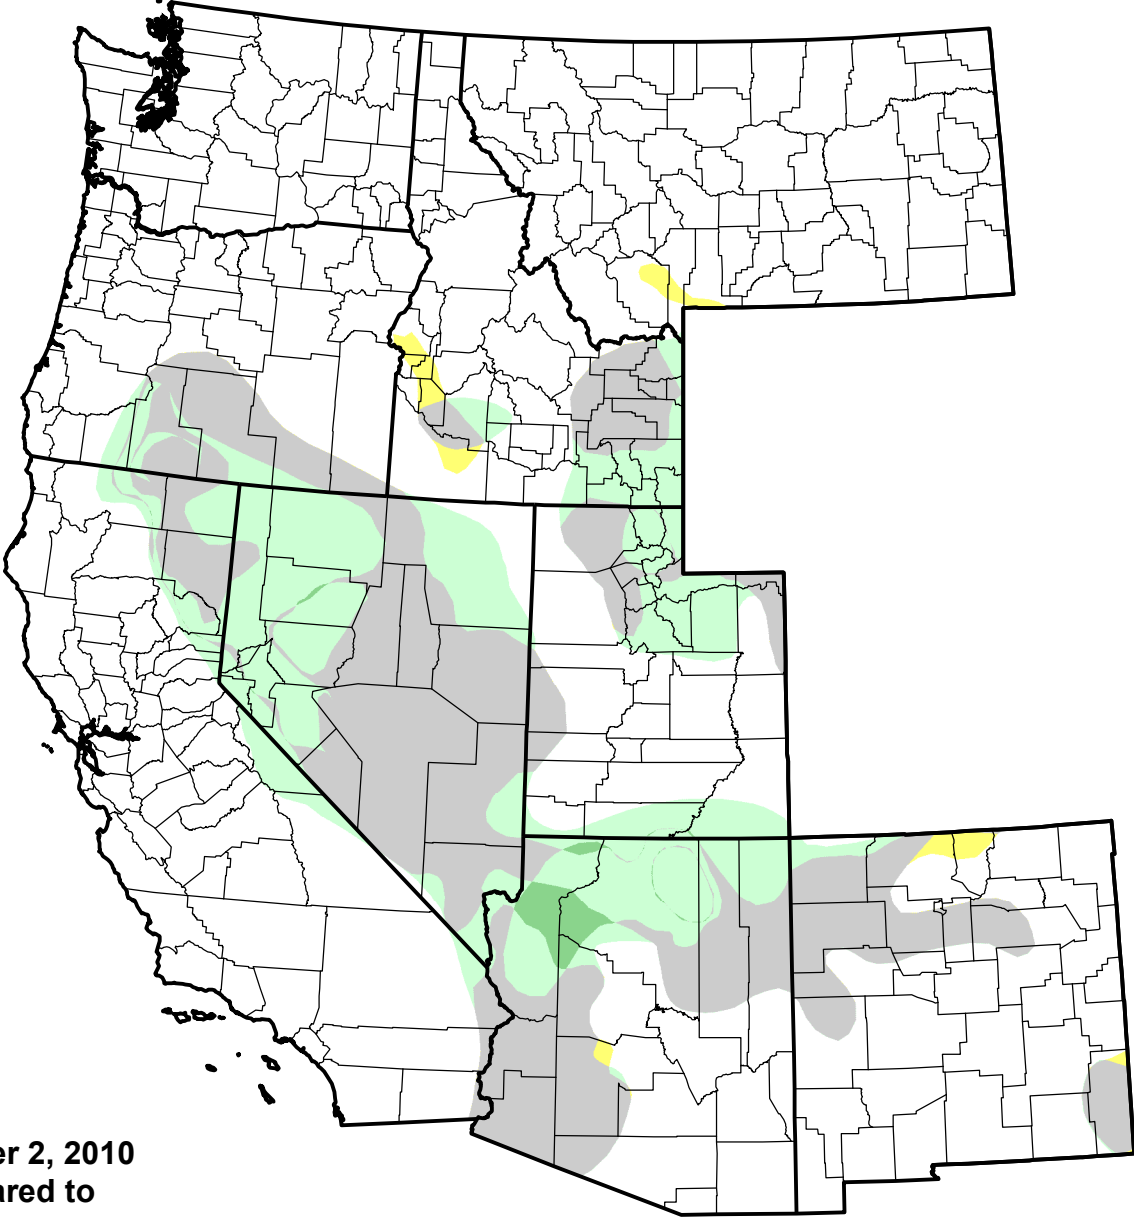

# U.S. Drought Monitor Class Change - West 4 Week

November 2, 2010  
compared to  
October 7, 2010

-  5 Class Degradation
-  4 Class Degradation
-  3 Class Degradation
-  2 Class Degradation
-  1 Class Degradation
-  No Change
-  1 Class Improvement
-  2 Class Improvement
-  3 Class Improvement
-  4 Class Improvement
-  5 Class Improvement