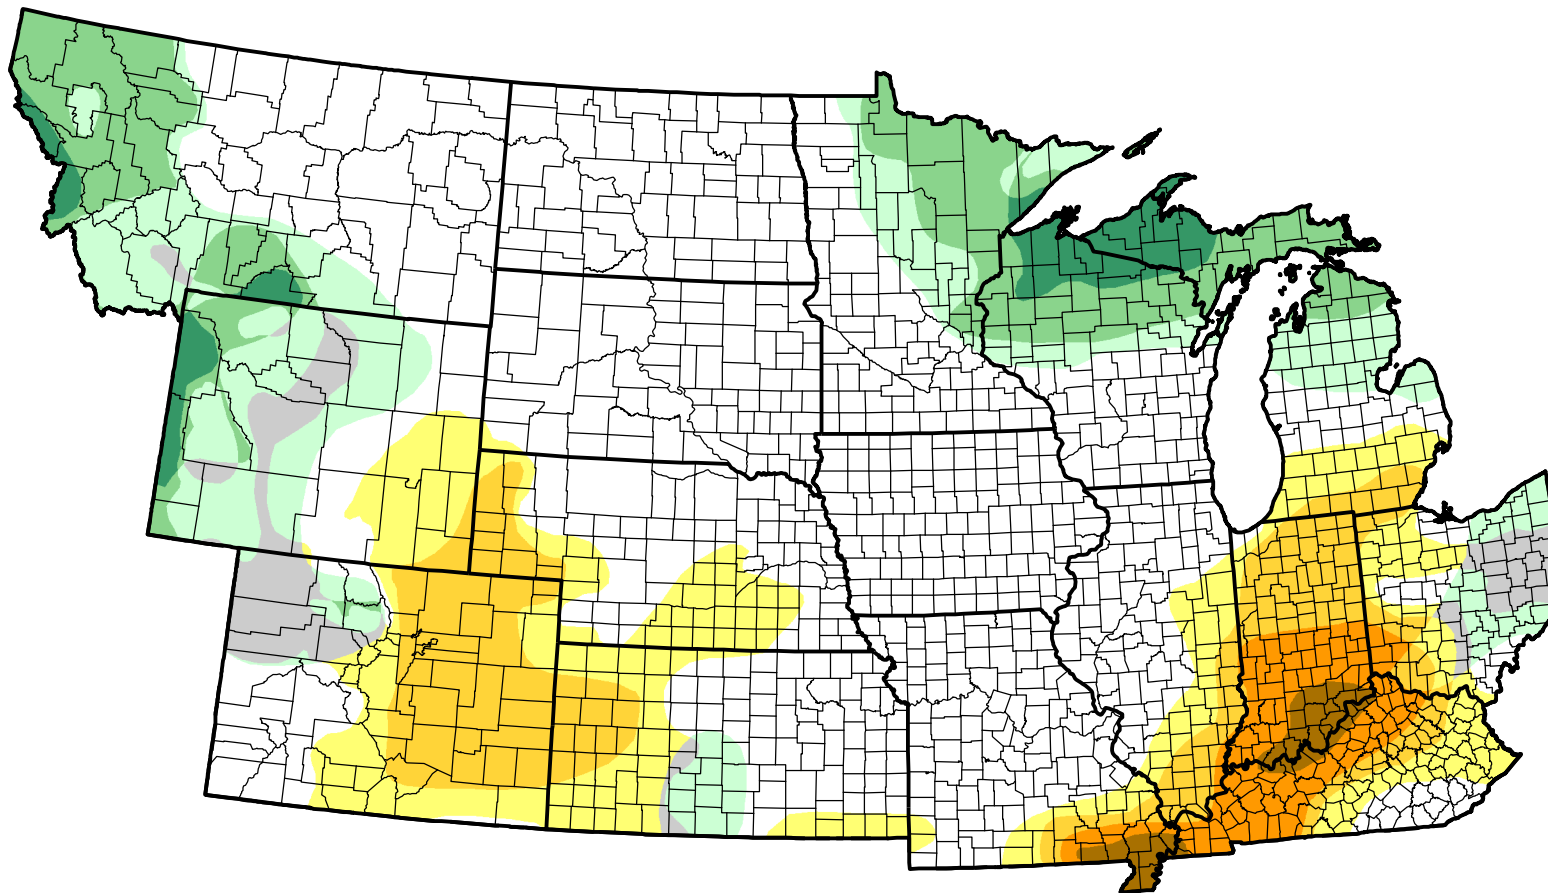

U.S. Drought Monitor Class Change - NWS Central 26 Week

-  5 Class Degradation
-  4 Class Degradation
-  3 Class Degradation
-  2 Class Degradation
-  1 Class Degradation
-  No Change
-  1 Class Improvement
-  2 Class Improvement
-  3 Class Improvement
-  4 Class Improvement
-  5 Class Improvement

November 9, 2010
compared to
May 13, 2010

droughtmonitor.unl.edu