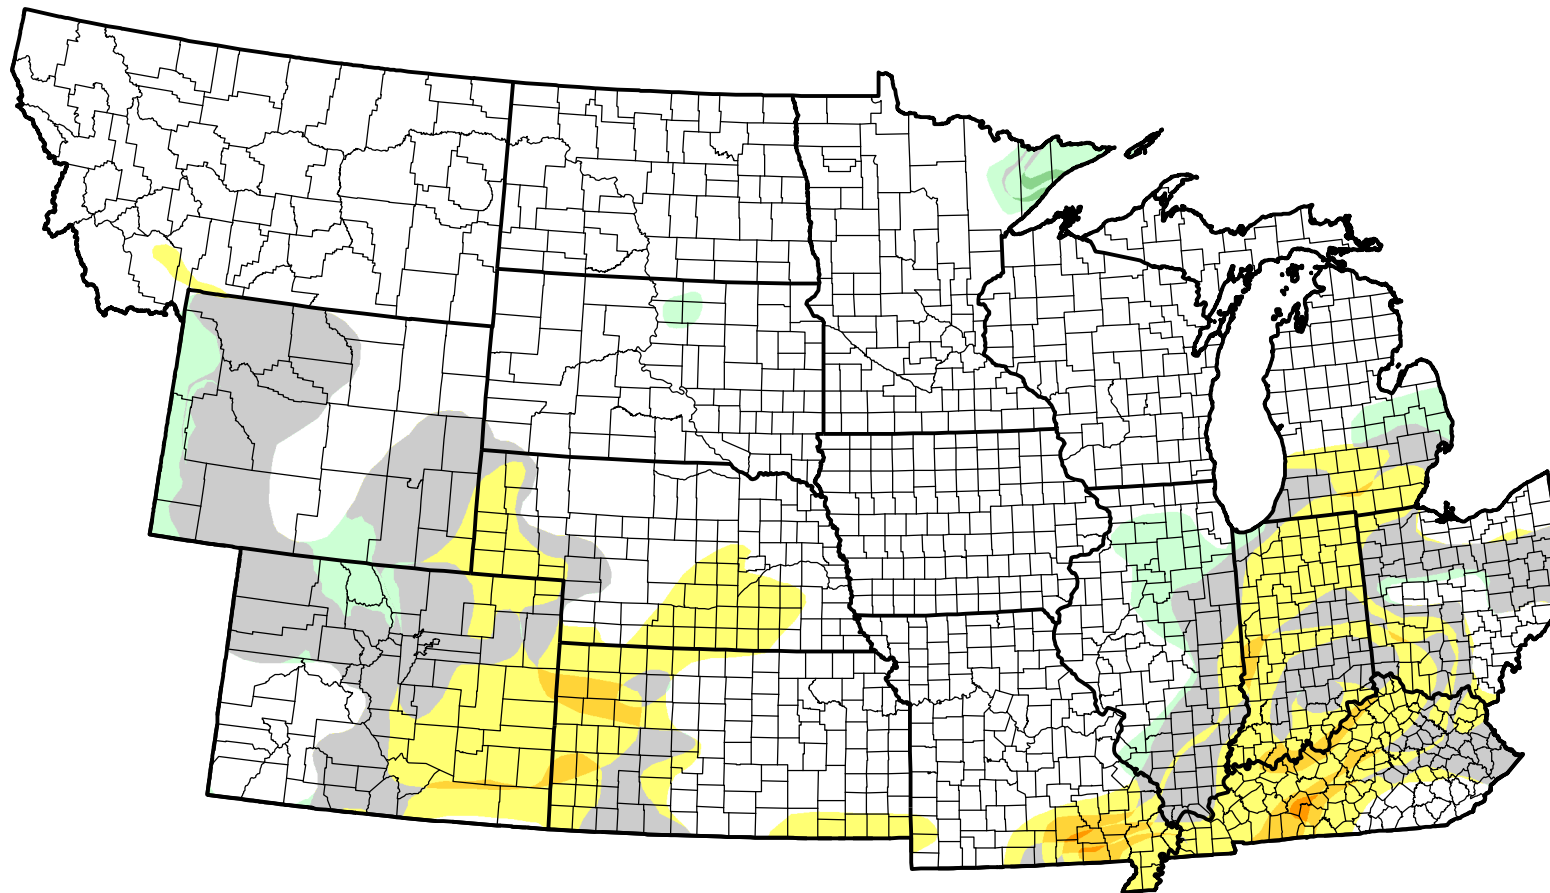

U.S. Drought Monitor Class Change - NWS Central 4 Week

November 9, 2010
compared to
October 14, 2010

droughtmonitor.unl.edu

-  5 Class Degradation
-  4 Class Degradation
-  3 Class Degradation
-  2 Class Degradation
-  1 Class Degradation
-  No Change
-  1 Class Improvement
-  2 Class Improvement
-  3 Class Improvement
-  4 Class Improvement
-  5 Class Improvement