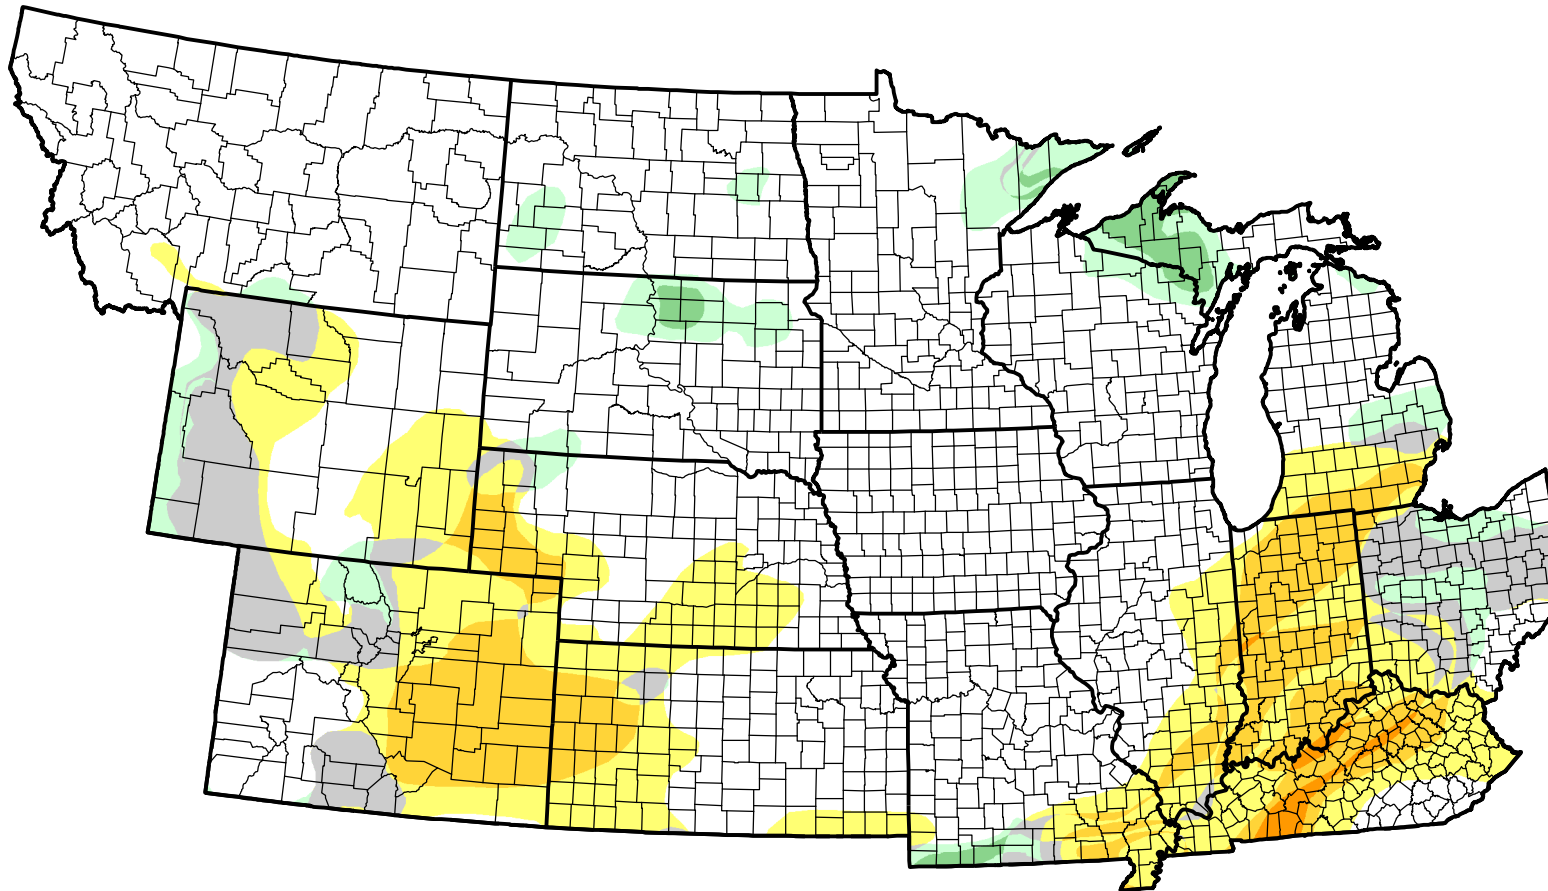

U.S. Drought Monitor Class Change - NWS Central 8 Week

November 9, 2010
compared to
September 16, 2010

droughtmonitor.unl.edu

-  5 Class Degradation
-  4 Class Degradation
-  3 Class Degradation
-  2 Class Degradation
-  1 Class Degradation
-  No Change
-  1 Class Improvement
-  2 Class Improvement
-  3 Class Improvement
-  4 Class Improvement
-  5 Class Improvement