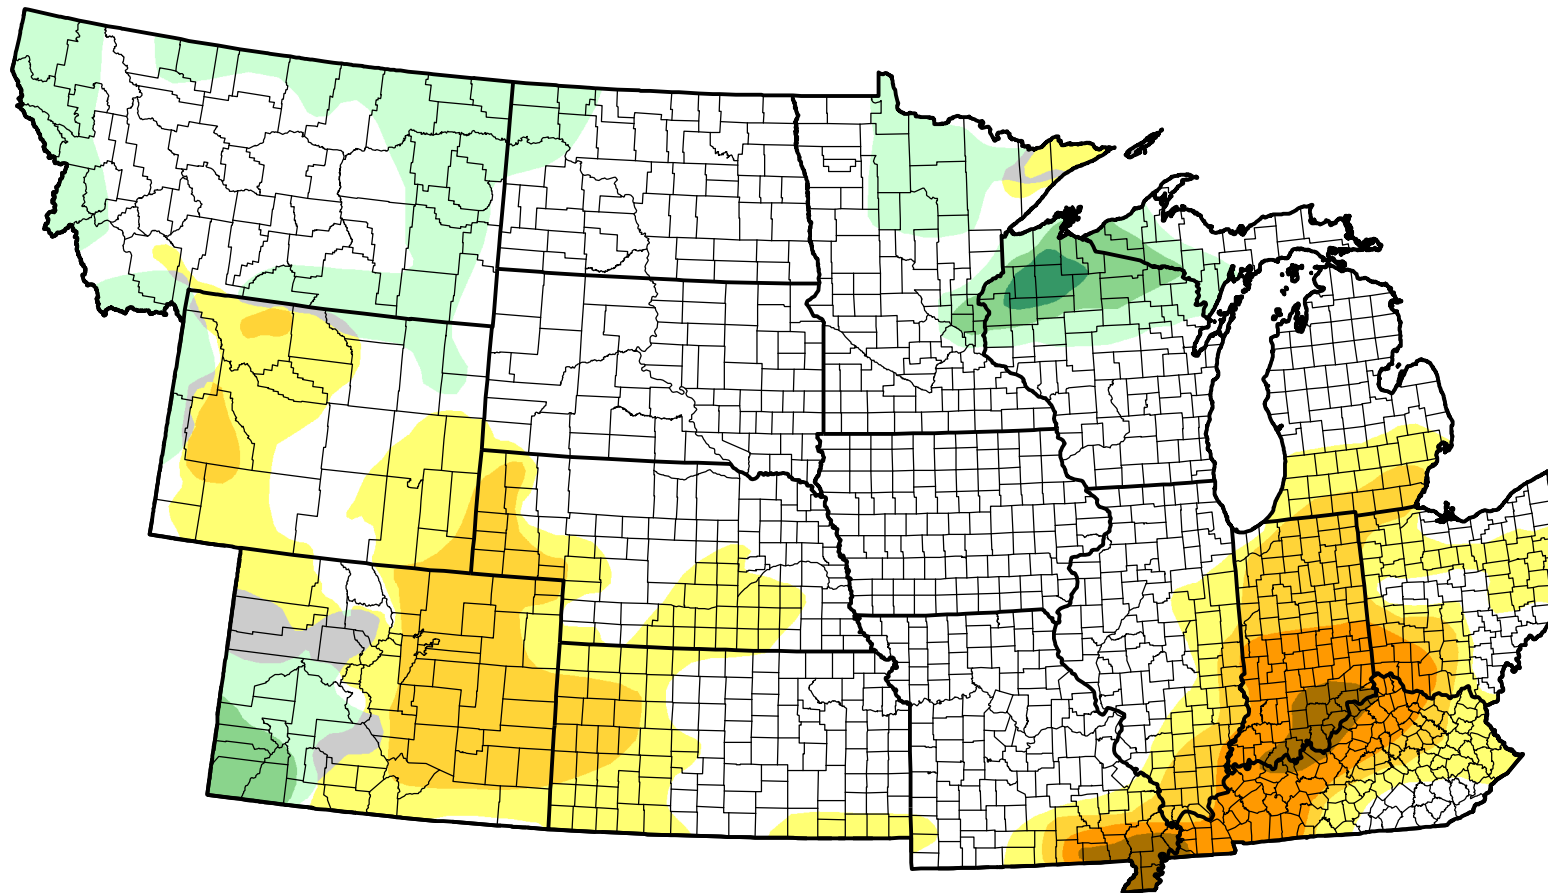

# U.S. Drought Monitor Class Change - NWS Central Start of Calendar Year

-  5 Class Degradation
-  4 Class Degradation
-  3 Class Degradation
-  2 Class Degradation
-  1 Class Degradation
-  No Change
-  1 Class Improvement
-  2 Class Improvement
-  3 Class Improvement
-  4 Class Improvement
-  5 Class Improvement

November 9, 2010  
compared to  
December 31, 2009

[droughtmonitor.unl.edu](http://droughtmonitor.unl.edu)