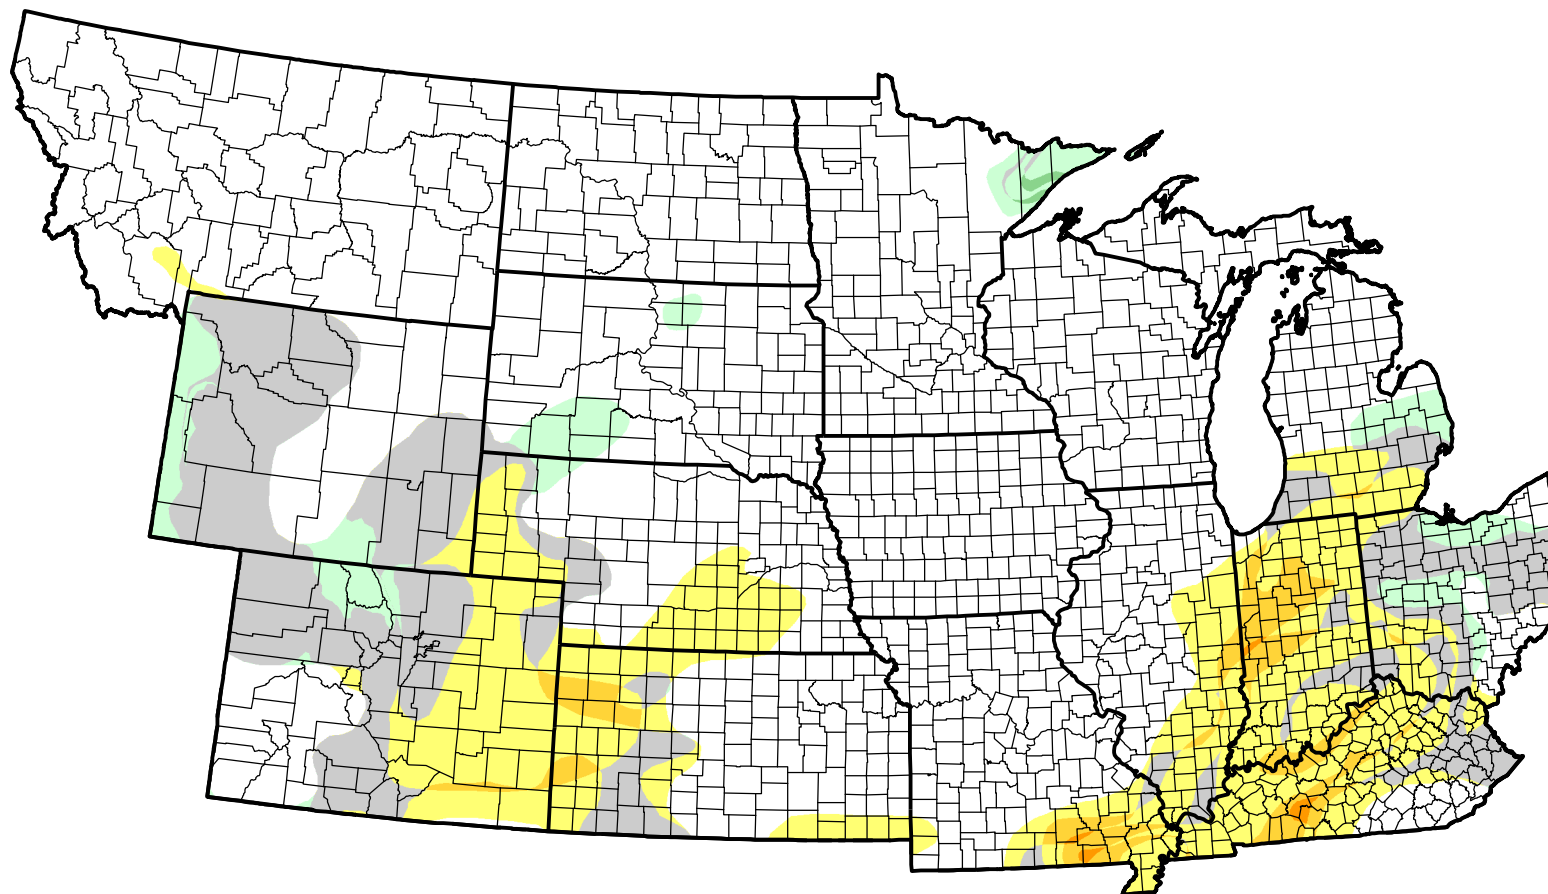

# U.S. Drought Monitor Class Change - NWS Central Start of Water Year

**November 9, 2010  
compared to  
September 30, 2010**

[droughtmonitor.unl.edu](http://droughtmonitor.unl.edu)

-  5 Class Degradation
-  4 Class Degradation
-  3 Class Degradation
-  2 Class Degradation
-  1 Class Degradation
-  No Change
-  1 Class Improvement
-  2 Class Improvement
-  3 Class Improvement
-  4 Class Improvement
-  5 Class Improvement