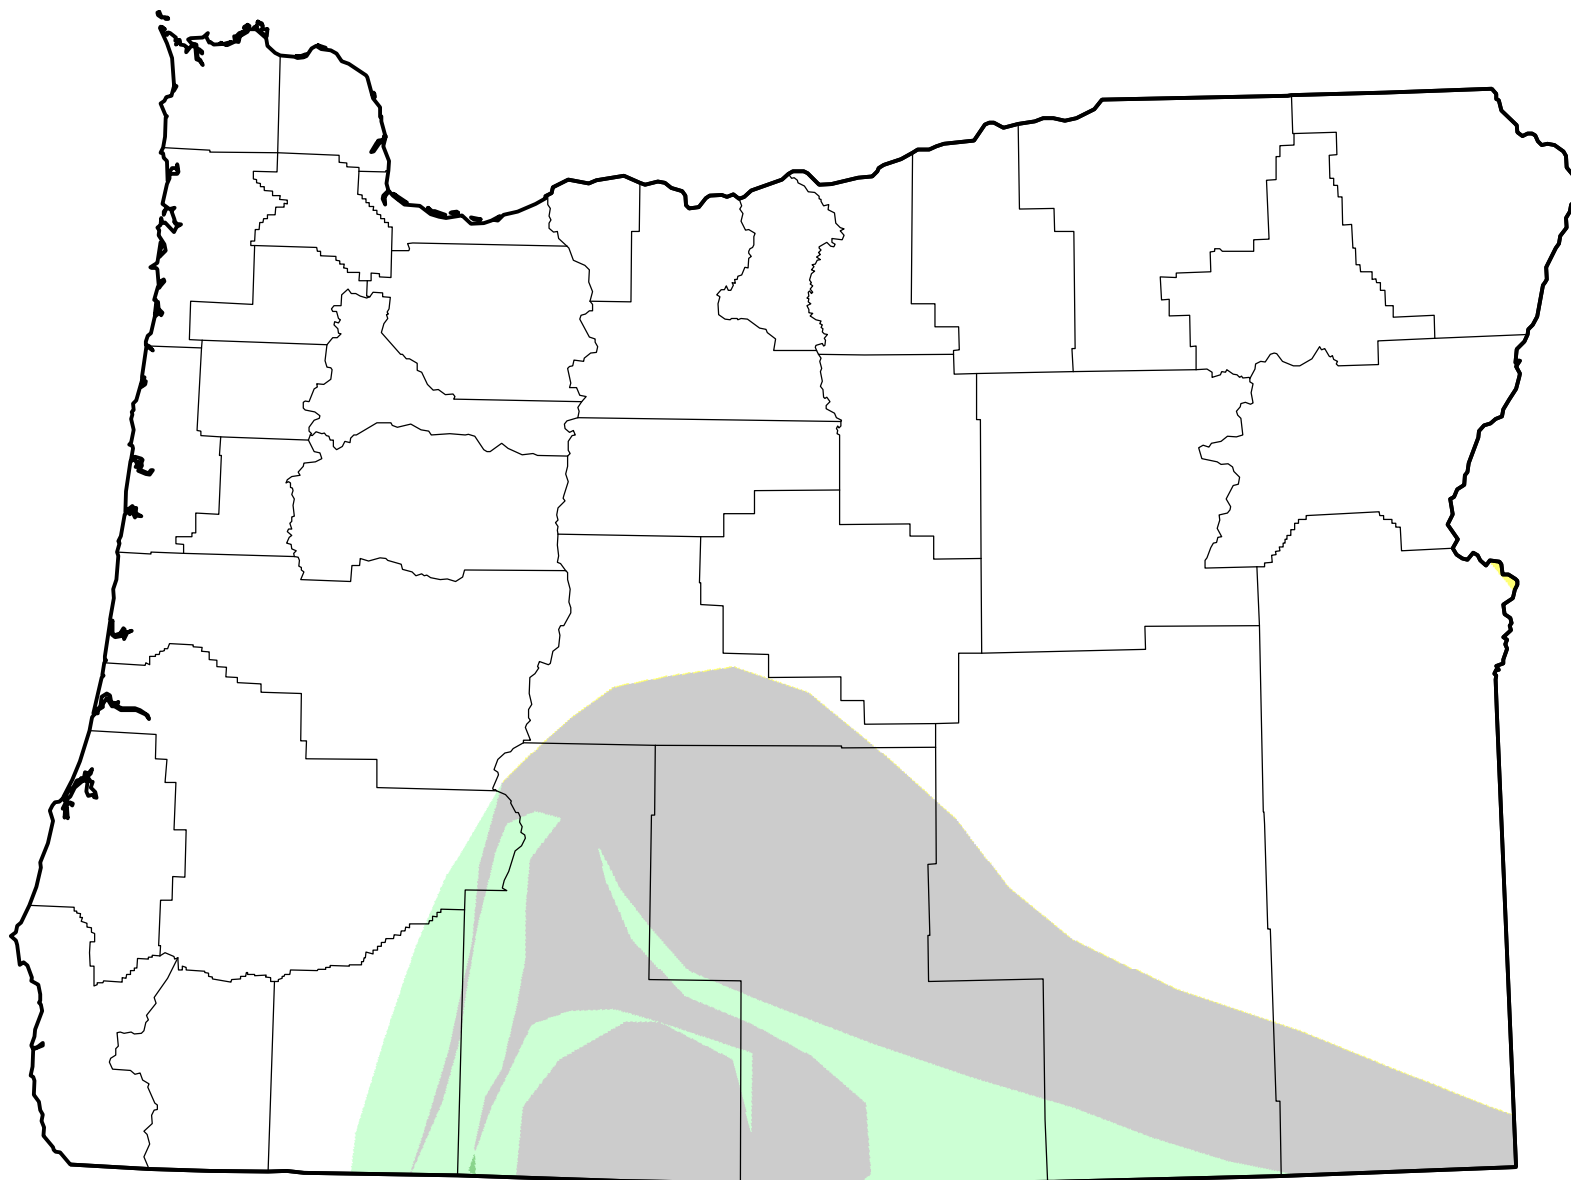

U.S. Drought Monitor Class Change - Oregon

13 Week

November 9, 2010
compared to
August 12, 2010

droughtmonitor.unl.edu

-  5 Class Degradation
-  4 Class Degradation
-  3 Class Degradation
-  2 Class Degradation
-  1 Class Degradation
-  No Change
-  1 Class Improvement
-  2 Class Improvement
-  3 Class Improvement
-  4 Class Improvement
-  5 Class Improvement