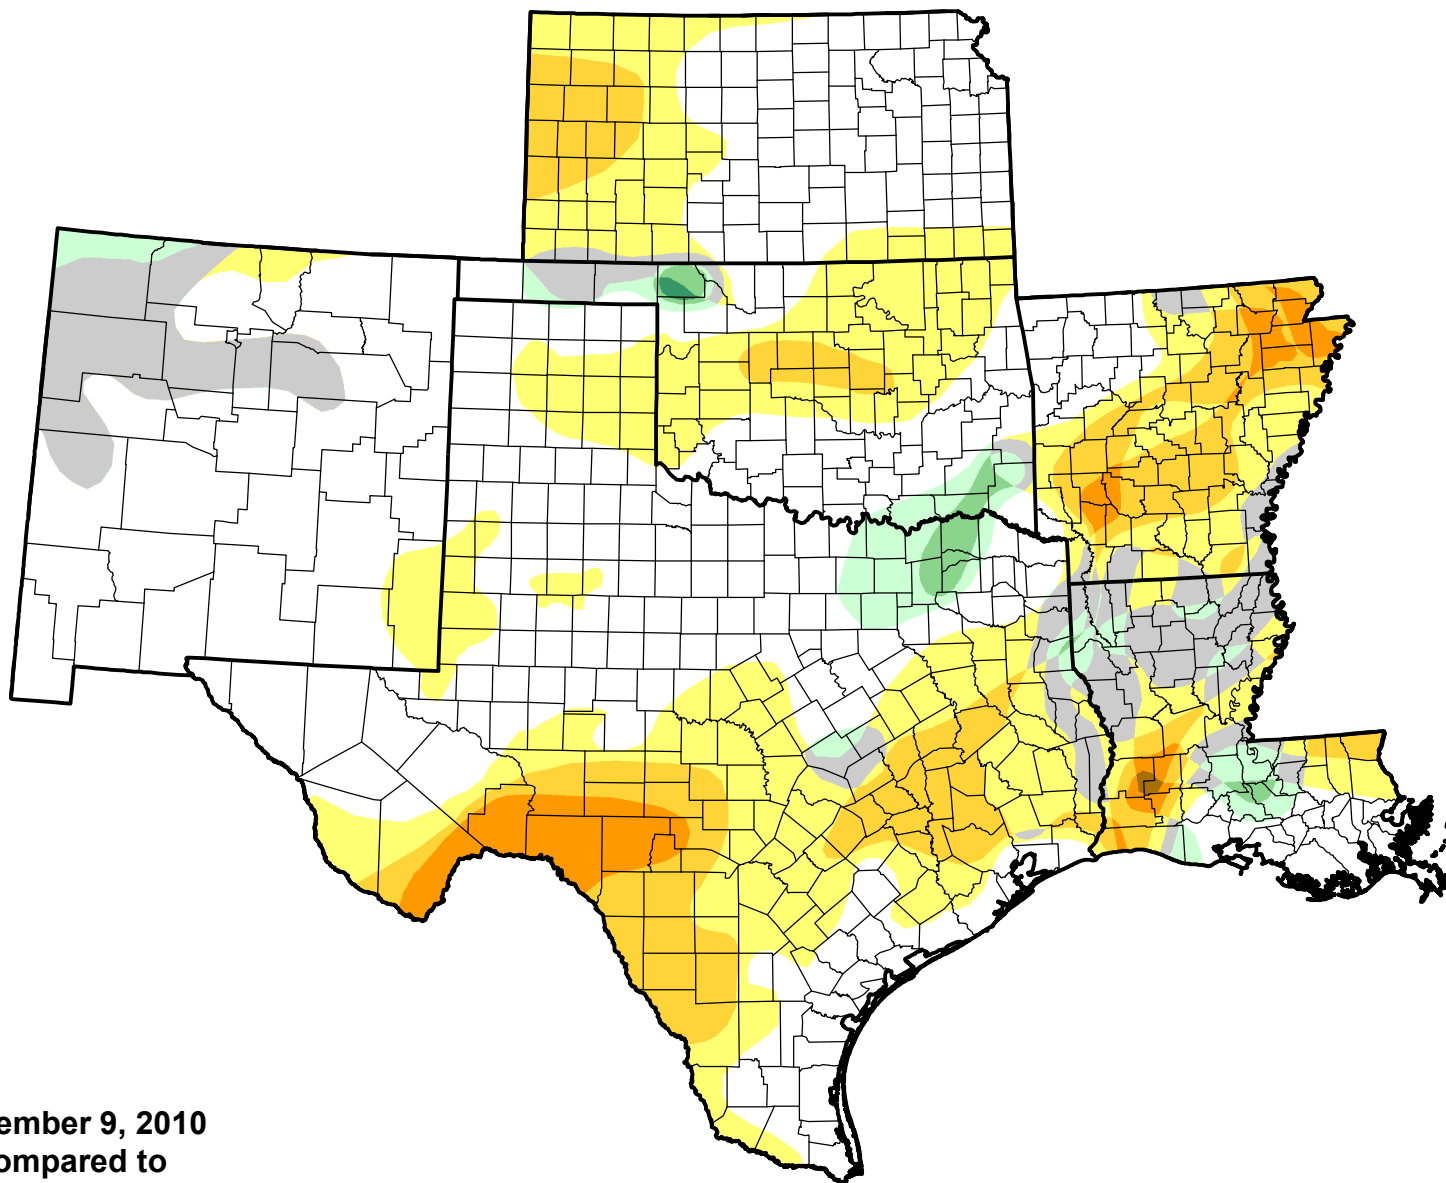

U.S. Drought Monitor Class Change - SCIPP 13 Week

November 9, 2010
compared to
August 12, 2010

droughtmonitor.unl.edu